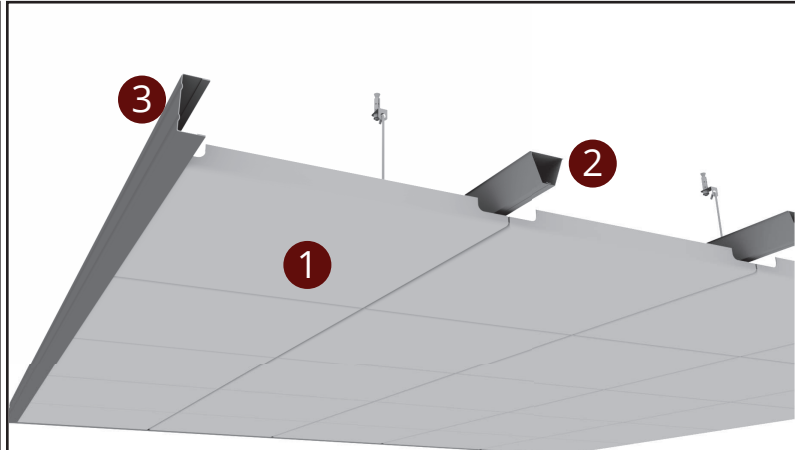

SYSTEM SECTION DETAIL

niyinizi

4'ü Vagon Bölgesi
4.5 m²

2.5 m²

2.5 m²

CLIP-IN TYPE 1 SYSTEM VIEW

- 1 Clip-in Plate
- 2 Clip-in Carrier Profile
- 3 Edge C Profile
- 4 Clip-in Cross Connector
- 5 Clip-in Edge Clip
- 6 Hanger Spring
- 7 Steel Screw
- 8 Hanger Wire
- 9 Acoustic Fabric

SYSTEM SECTION DETAIL

CLIP-IN TYPE 4 SYSTEM VIEW

- 1 Clip-in Plate
- 2 Clip-in Carrier Profile
- 3 Edge C Profile
- 4 Clip-in Cross Connector
- 5 Clip-in Edge Clip
- 6 Hanger Spring
- 7 Steel Screw
- 8 Hanger Wire

SYSTEM SECTION DETAIL

CLIP-IN CORRIDOR SYSTEM VIEW

- 1 Clip-in Corridor Plate
- 2 Clip-in Type 1 Carrier Profile
- 3 Edge C Profile
- 4 Wall L Profile
- 5 Clip-in Cross Connector
- 6 Hanger Rod
- 7 Rod Peg
- 8 Nut