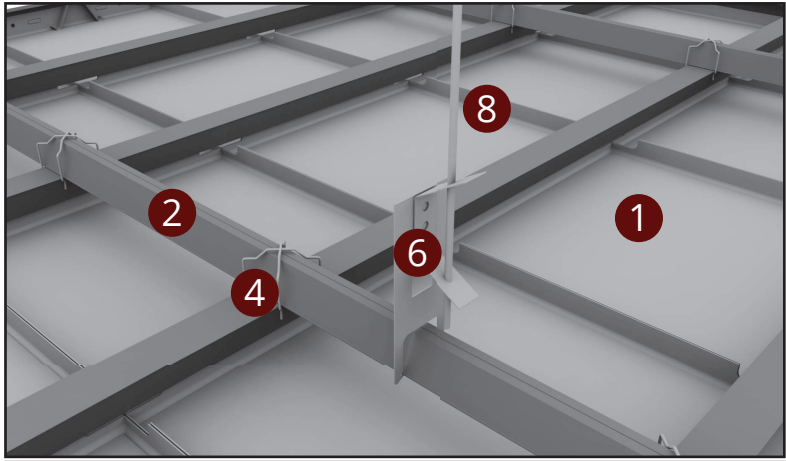

CLIP-IN SYSTEM

CLIP-IN TYPE 1 SYSTEM VIEW

- 1 Clip-in Plate
- 2 Clip-in Carrier Profile
- 3 Edge C Profile
- 4 Clip-in Cross Connector
- 5 Hanger Spring
- 6 Steel Screw
- 7 Hanger Wire
- 8 Lighting Profile

SYSTEM SECTION DETAIL

niyinizi

4'ü Vagon Bölgesi
4.5 m²

2.5 m²

2.5 m²

CLIP-IN TYPE 1 SYSTEM VIEW

- 1 Clip-in Plate
- 2 Clip-in Carrier Profile
- 3 Edge C Profile
- 4 Clip-in Cross Connector
- 5 Clip-in Edge Clip
- 6 Hanger Spring
- 7 Steel Screw
- 8 Hanger Wire
- 9 Acoustic Fabric

SYSTEM SECTION DETAIL

CLIP-IN TYPE 4 SYSTEM VIEW

- 1 Clip-in Plate
- 2 Clip-in Carrier Profile
- 3 Edge C Profile
- 4 Clip-in Cross Connector
- 5 Clip-in Edge Clip
- 6 Hanger Spring
- 7 Steel Screw
- 8 Hanger Wire

SYSTEM SECTION DETAIL

CLIP-IN CORRIDOR SYSTEM VIEW

- 1 Clip-in Corridor Plate
- 2 Clip-in Type 1 Carrier Profile
- 3 Edge C Profile
- 4 Wall L Profile
- 5 Clip-in Cross Connector
- 6 Hanger Rod
- 7 Rod Peg
- 8 Nut