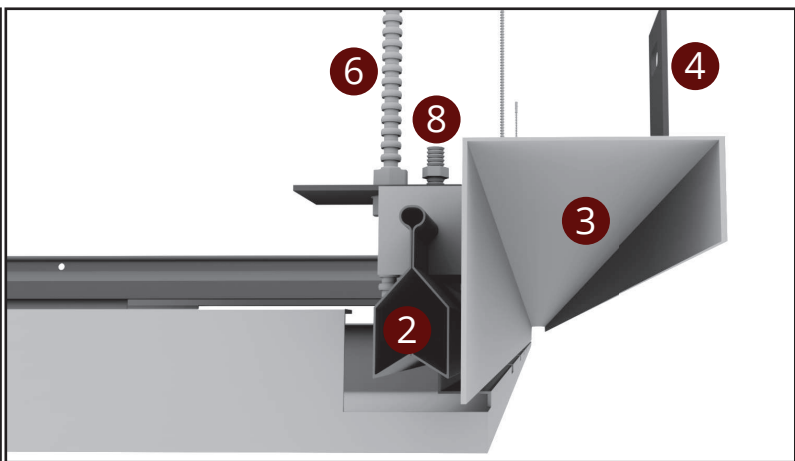

SİSTEM KESİT DETAYI