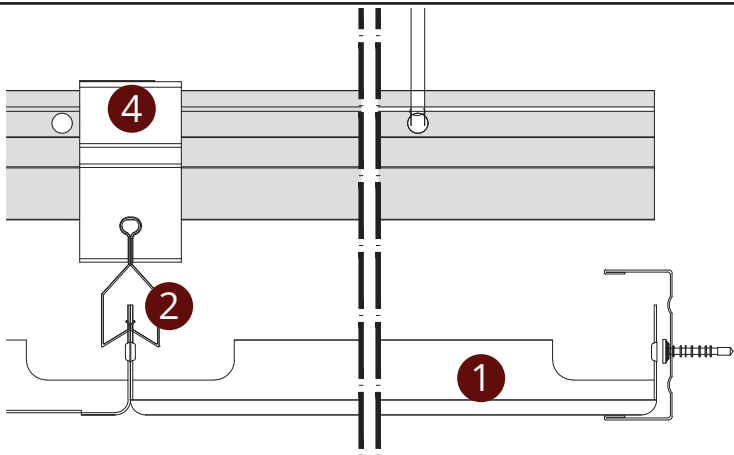

CLIP-IN SYSTEM

CLIP-IN TYPE 1 SYSTEM VIEW

- 1 Clip-in Plate
- 2 Clip-in Carrier Profile
- 3 Edge C Profile
- 4 Clip-in Cross Connector
- 5 Hanger Spring
- 6 Steel Screw
- 7 Hanger Wire
- 8 Lighting Profile

SYSTEM SECTION DETAIL

niyinizi

4'ü Vagon Bölgesi
4.5 m²

2.5 m²

2.5 m²

CLIP-IN TYPE 1 SYSTEM VIEW

- 1 Clip-in Plate
- 2 Clip-in Carrier Profile
- 3 Edge C Profile
- 4 Clip-in Cross Connector
- 5 Clip-in Edge Clip
- 6 Hanger Spring
- 7 Steel Screw
- 8 Hanger Wire
- 9 Acoustic Fabric

SYSTEM SECTION DETAIL

CLIP-IN TYPE 4 SYSTEM VIEW

- 1 Clip-in Plate
- 2 Clip-in Carrier Profile
- 3 Edge C Profile
- 4 Clip-in Cross Connector
- 5 Clip-in Edge Clip
- 6 Hanger Spring
- 7 Steel Screw
- 8 Hanger Wire

SYSTEM SECTION DETAIL

CLIP-IN CORRIDOR SYSTEM VIEW

- 1 Clip-in Corridor Plate
- 2 Clip-in Type 1 Carrier Profile
- 3 Edge C Profile
- 4 Wall L Profile
- 5 Clip-in Cross Connector
- 6 Hanger Rod
- 7 Rod Peg
- 8 Nut