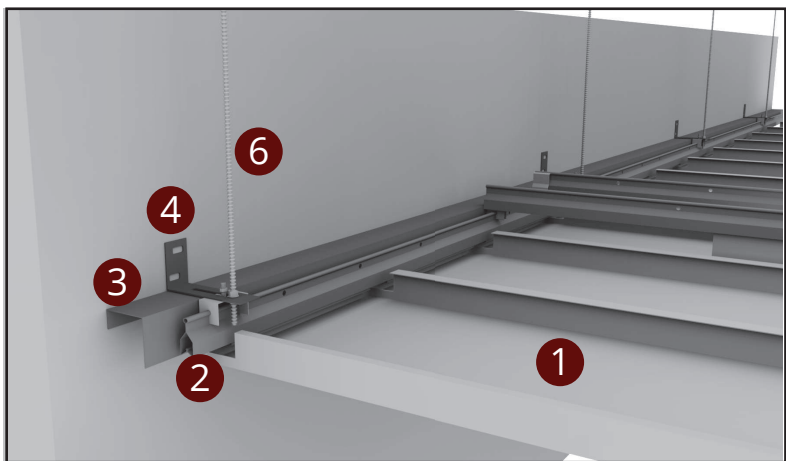

SİSTEM KESİT DETAYI