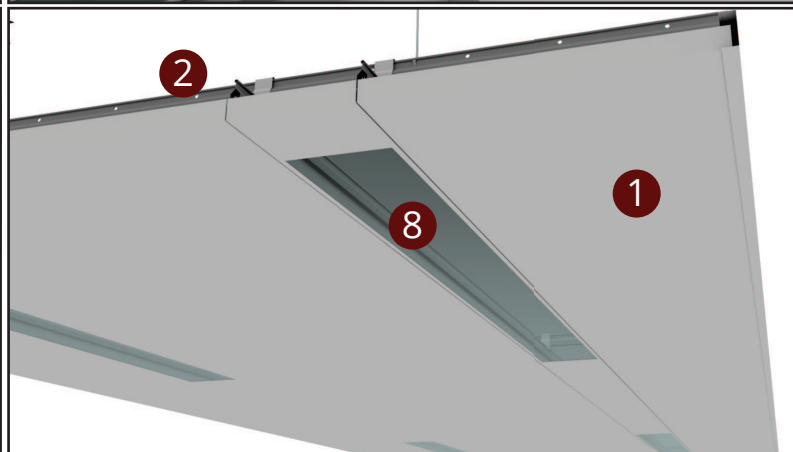

CLIP-IN SYSTEM

CLIP-IN TYPE 1 SYSTEM VIEW

- 1 Clip-in Plate
- 2 Clip-in Carrier Profile
- 3 Edge C Profile
- 4 Clip-in Cross Connector
- 5 Hanger Spring
- 6 Steel Screw
- 7 Hanger Wire
- 8 Lighting Profile

SYSTEM SECTION DETAIL

niyinizi

4'ü Vagon Bölgesi
4.5 m²

2.5 m²

2.5 m²

CLIP-IN TYPE 1 SYSTEM VIEW

- 1 Clip-in Plate
- 2 Clip-in Carrier Profile
- 3 Edge C Profile
- 4 Clip-in Cross Connector
- 5 Clip-in Edge Clip
- 6 Hanger Spring
- 7 Steel Screw
- 8 Hanger Wire
- 9 Acoustic Fabric

SYSTEM SECTION DETAIL

CLIP-IN TYPE 4 SYSTEM VIEW

- 1 Clip-in Plate
- 2 Clip-in Carrier Profile
- 3 Edge C Profile
- 4 Clip-in Cross Connector
- 5 Clip-in Edge Clip
- 6 Hanger Spring
- 7 Steel Screw
- 8 Hanger Wire