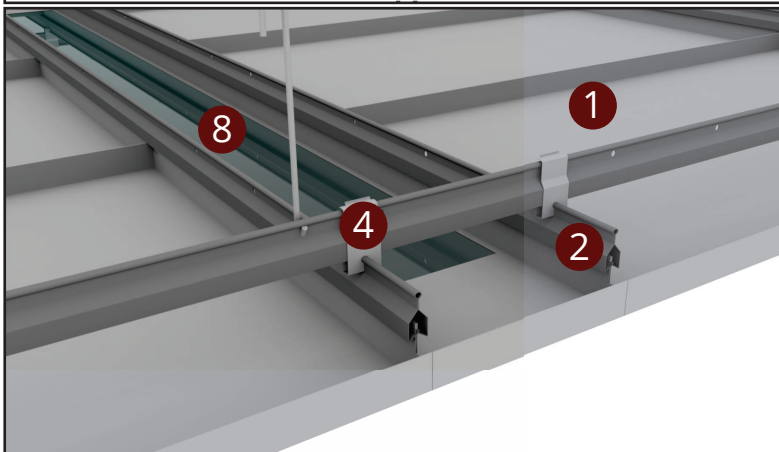

CLIP-IN SYSTEM

CLIP-IN TYPE 1 SYSTEM VIEW

- 1 Clip-in Plate
- 2 Clip-in Carrier Profile
- 3 Edge C Profile
- 4 Clip-in Cross Connector
- 5 Hanger Spring
- 6 Steel Screw
- 7 Hanger Wire
- 8 Lighting Profile

SYSTEM SECTION DETAIL

niyinizi

4'ü Vagon Bölgesi
4.5 m²

2.5 m²

2.5 m²

CLIP-IN TYPE 1 SYSTEM VIEW

- 1 Clip-in Plate
- 2 Clip-in Carrier Profile
- 3 Edge C Profile
- 4 Clip-in Cross Connector
- 5 Clip-in Edge Clip
- 6 Hanger Spring
- 7 Steel Screw
- 8 Hanger Wire
- 9 Acoustic Fabric

SYSTEM SECTION DETAIL

CLIP-IN TYPE 4 SYSTEM VIEW

- 1 Clip-in Plate
- 2 Clip-in Carrier Profile
- 3 Edge C Profile
- 4 Clip-in Cross Connector
- 5 Clip-in Edge Clip
- 6 Hanger Spring
- 7 Steel Screw
- 8 Hanger Wire

SYSTEM SECTION DETAIL

CLIP-IN CORRIDOR SYSTEM VIEW

- 1 Clip-in Corridor Plate
- 2 Clip-in Type 1 Carrier Profile
- 3 Edge C Profile
- 4 Wall L Profile
- 5 Clip-in Cross Connector
- 6 Hanger Rod
- 7 Rod Peg
- 8 Nut