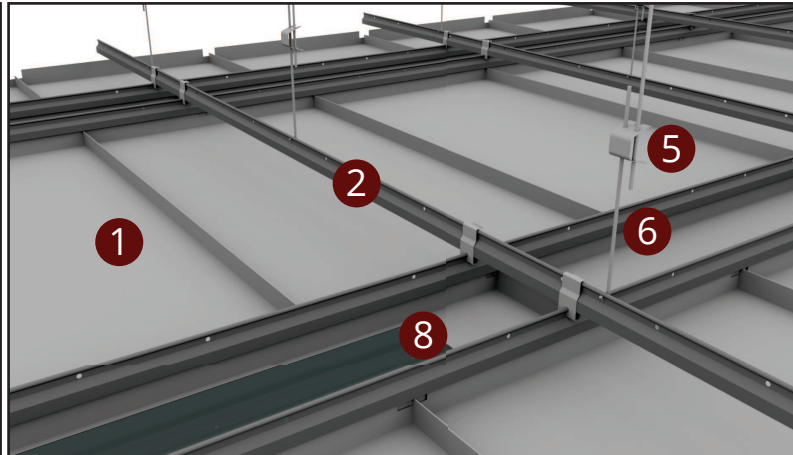

CLIP-IN SYSTEM

CLIP-IN TYPE 1 SYSTEM VIEW

- 1 Clip-in Plate
- 2 Clip-in Carrier Profile
- 3 Edge C Profile
- 4 Clip-in Cross Connector
- 5 Hanger Spring
- 6 Steel Screw
- 7 Hanger Wire
- 8 Lighting Profile

SYSTEM SECTION DETAIL

niyinizi

4'ü Vagon Bölgesi
4.5 m²

2.5 m²

2.5 m²

CLIP-IN TYPE 1 SYSTEM VIEW

- 1 Clip-in Plate
- 2 Clip-in Carrier Profile
- 3 Edge C Profile
- 4 Clip-in Cross Connector
- 5 Clip-in Edge Clip
- 6 Hanger Spring
- 7 Steel Screw
- 8 Hanger Wire
- 9 Acoustic Fabric

SYSTEM SECTION DETAIL

CLIP-IN TYPE 4 SYSTEM VIEW

- 1 Clip-in Plate
- 2 Clip-in Carrier Profile
- 3 Edge C Profile
- 4 Clip-in Cross Connector
- 5 Clip-in Edge Clip
- 6 Hanger Spring
- 7 Steel Screw
- 8 Hanger Wire

SYSTEM SECTION DETAIL

CLIP-IN CORRIDOR SYSTEM VIEW

- 1 Clip-in Corridor Plate
- 2 Clip-in Type 1 Carrier Profile
- 3 Edge C Profile
- 4 Wall L Profile
- 5 Clip-in Cross Connector
- 6 Hanger Rod
- 7 Rod Peg
- 8 Nut