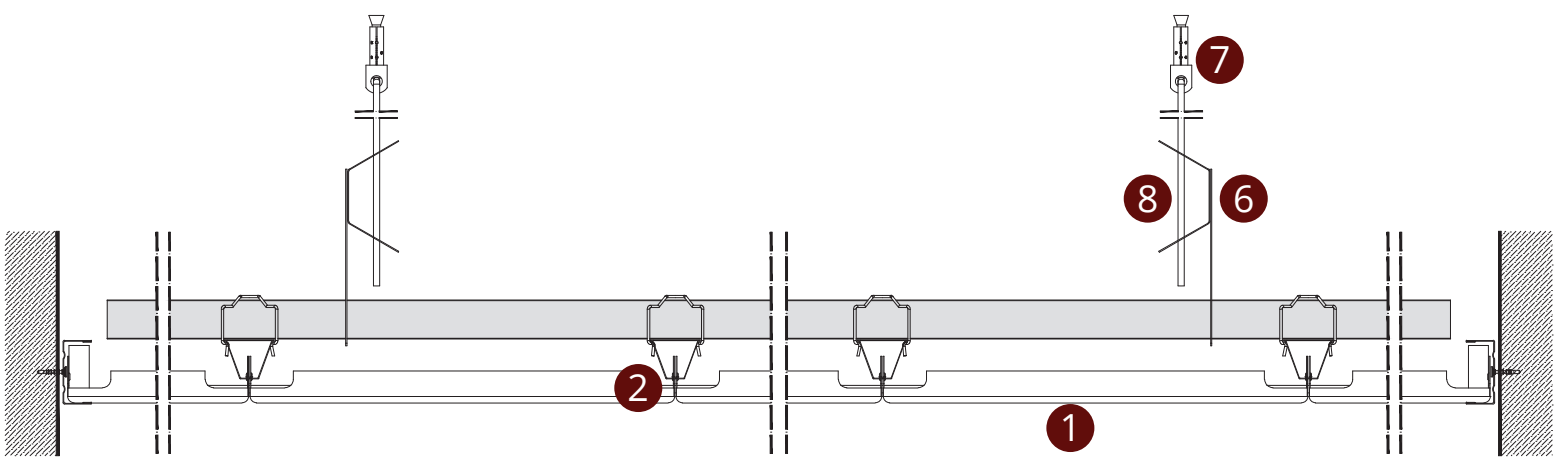

CLIP-IN SYSTEM

CLIP-IN TYPE 1 SYSTEM VIEW

- 1 Clip-in Plate
- 2 Clip-in Carrier Profile
- 3 Edge C Profile
- 4 Clip-in Cross Connector
- 5 Hanger Spring
- 6 Steel Screw
- 7 Hanger Wire
- 8 Lighting Profile

SYSTEM SECTION DETAIL

niyinizi

4'ü Vagon Bölgesi
4.5 m²

2.5 m²

2.5 m²

CLIP-IN TYPE 1 SYSTEM VIEW

- 1 Clip-in Plate
- 2 Clip-in Carrier Profile
- 3 Edge C Profile
- 4 Clip-in Cross Connector
- 5 Clip-in Edge Clip
- 6 Hanger Spring
- 7 Steel Screw
- 8 Hanger Wire
- 9 Acoustic Fabric

SYSTEM SECTION DETAIL

CLIP-IN TYPE 4 SYSTEM VIEW

- 1 Clip-in Plate
- 2 Clip-in Carrier Profile
- 3 Edge C Profile
- 4 Clip-in Cross Connector
- 5 Clip-in Edge Clip
- 6 Hanger Spring
- 7 Steel Screw
- 8 Hanger Wire

SYSTEM SECTION DETAIL

CLIP-IN CORRIDOR SYSTEM VIEW

- 1 Clip-in Corridor Plate
- 2 Clip-in Type 1 Carrier Profile
- 3 Edge C Profile
- 4 Wall L Profile
- 5 Clip-in Cross Connector
- 6 Hanger Rod
- 7 Rod Peg
- 8 Nut