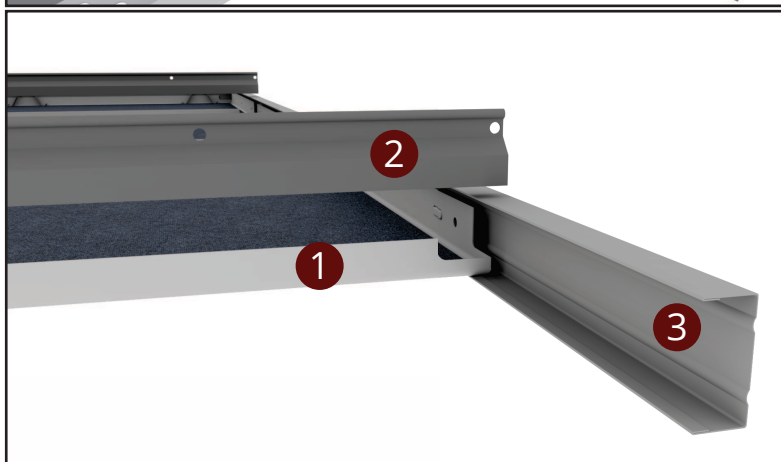

CLIP-IN SYSTEM

CLIP-IN TYPE 1 SYSTEM VIEW

- 1 Clip-in Plate
- 2 Clip-in Carrier Profile
- 3 Edge C Profile
- 4 Clip-in Cross Connector
- 5 Hanger Spring
- 6 Steel Screw
- 7 Hanger Wire
- 8 Lighting Profile

SYSTEM SECTION DETAIL

niyinizi

4'ü Vagon Bölgesi
4.5 m²

2.5 m²

2.5 m²

CLIP-IN TYPE 1 SYSTEM VIEW

- 1 Clip-in Plate
- 2 Clip-in Carrier Profile
- 3 Edge C Profile
- 4 Clip-in Cross Connector
- 5 Clip-in Edge Clip
- 6 Hanger Spring
- 7 Steel Screw
- 8 Hanger Wire
- 9 Acoustic Fabric

SYSTEM SECTION DETAIL

CLIP-IN TYPE 4 SYSTEM VIEW

- 1 Clip-in Plate
- 2 Clip-in Carrier Profile
- 3 Edge C Profile
- 4 Clip-in Cross Connector
- 5 Clip-in Edge Clip
- 6 Hanger Spring
- 7 Steel Screw
- 8 Hanger Wire