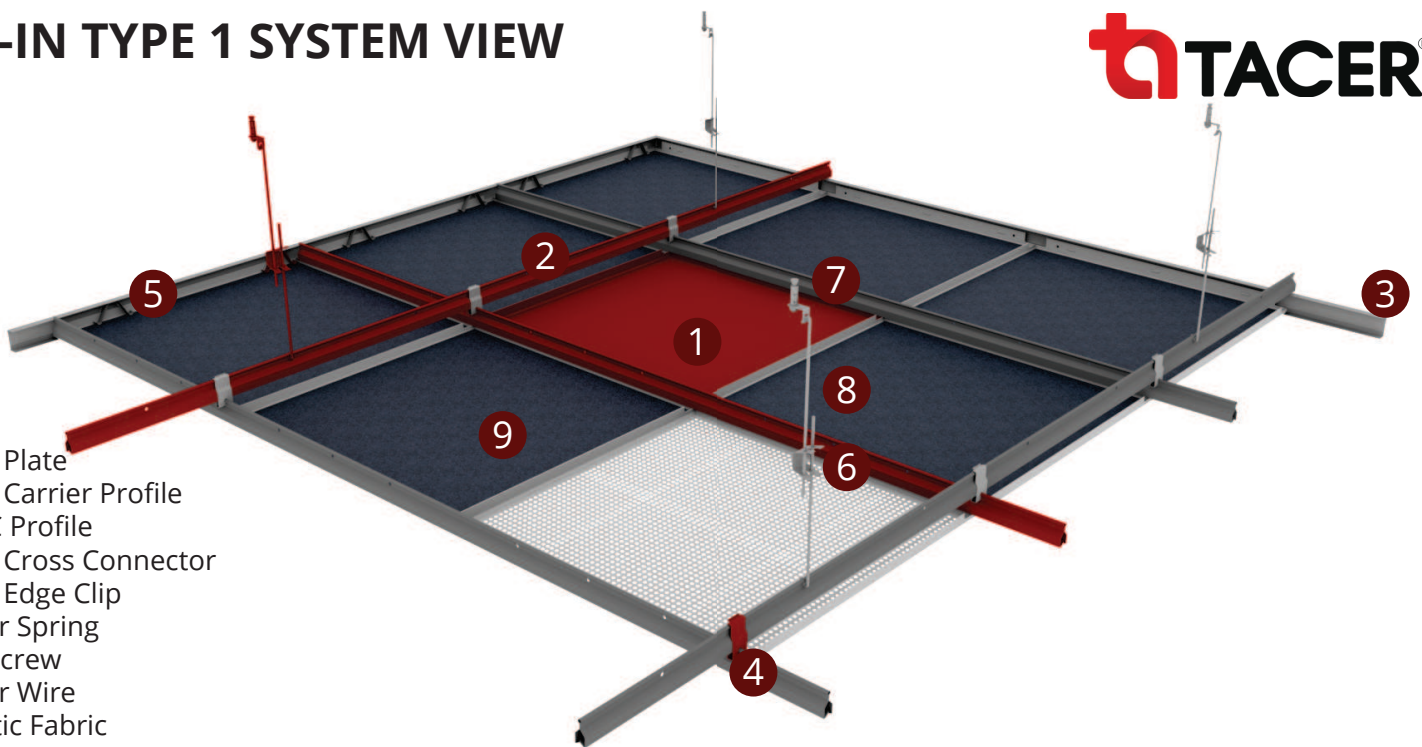

CLIP-IN SYSTEM

CLIP-IN TYPE 1 SYSTEM VIEW

- 1 Clip-in Plate
- 2 Clip-in Carrier Profile
- 3 Edge C Profile
- 4 Clip-in Cross Connector
- 5 Hanger Spring
- 6 Steel Screw
- 7 Hanger Wire
- 8 Lighting Profile

SYSTEM SECTION DETAIL

niyinizi

4'ü Vagon Bölgesi
4.5 m²

2.5 m²

2.5 m²

CLIP-IN TYPE 1 SYSTEM VIEW

- 1 Clip-in Plate
- 2 Clip-in Carrier Profile
- 3 Edge C Profile
- 4 Clip-in Cross Connector
- 5 Clip-in Edge Clip
- 6 Hanger Spring
- 7 Steel Screw
- 8 Hanger Wire
- 9 Acoustic Fabric

SYSTEM SECTION DETAIL

CLIP-IN TYPE 4 SYSTEM VIEW

- 1 Clip-in Plate
- 2 Clip-in Carrier Profile
- 3 Edge C Profile
- 4 Clip-in Cross Connector
- 5 Clip-in Edge Clip
- 6 Hanger Spring
- 7 Steel Screw
- 8 Hanger Wire

SYSTEM SECTION DETAIL

CLIP-IN CORRIDOR SYSTEM VIEW

- 1 Clip-in Corridor Plate
- 2 Clip-in Type 1 Carrier Profile
- 3 Edge C Profile
- 4 Wall L Profile
- 5 Clip-in Cross Connector
- 6 Hanger Rod
- 7 Rod Peg
- 8 Nut