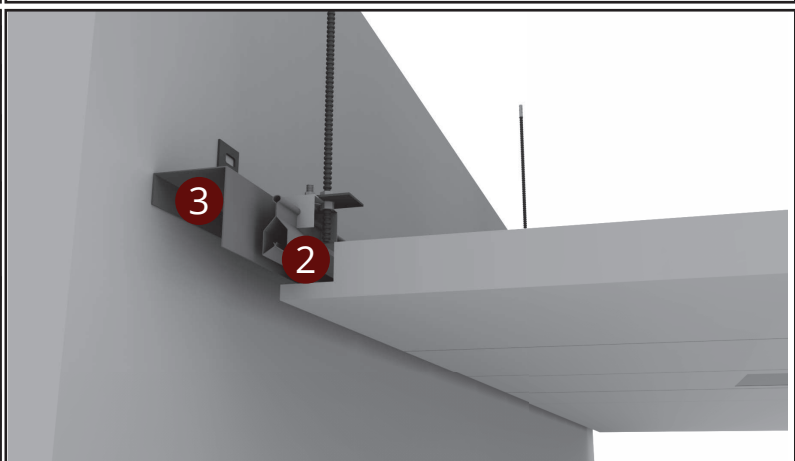

SİSTEM KESİT DETAYI