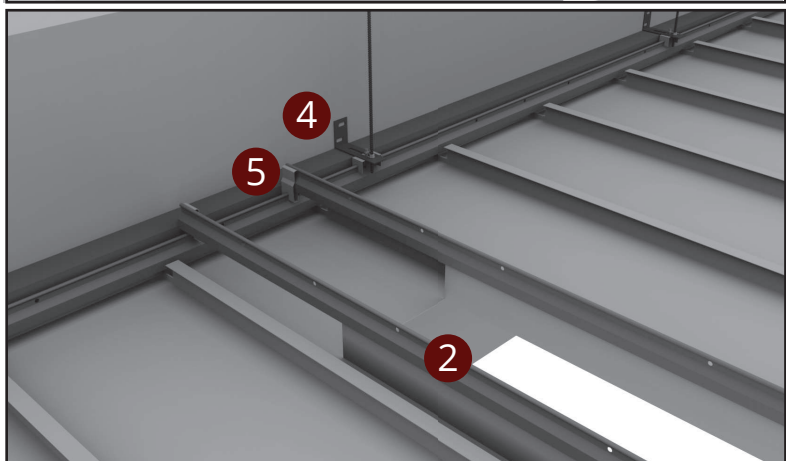

SİSTEM KESİT DETAYI