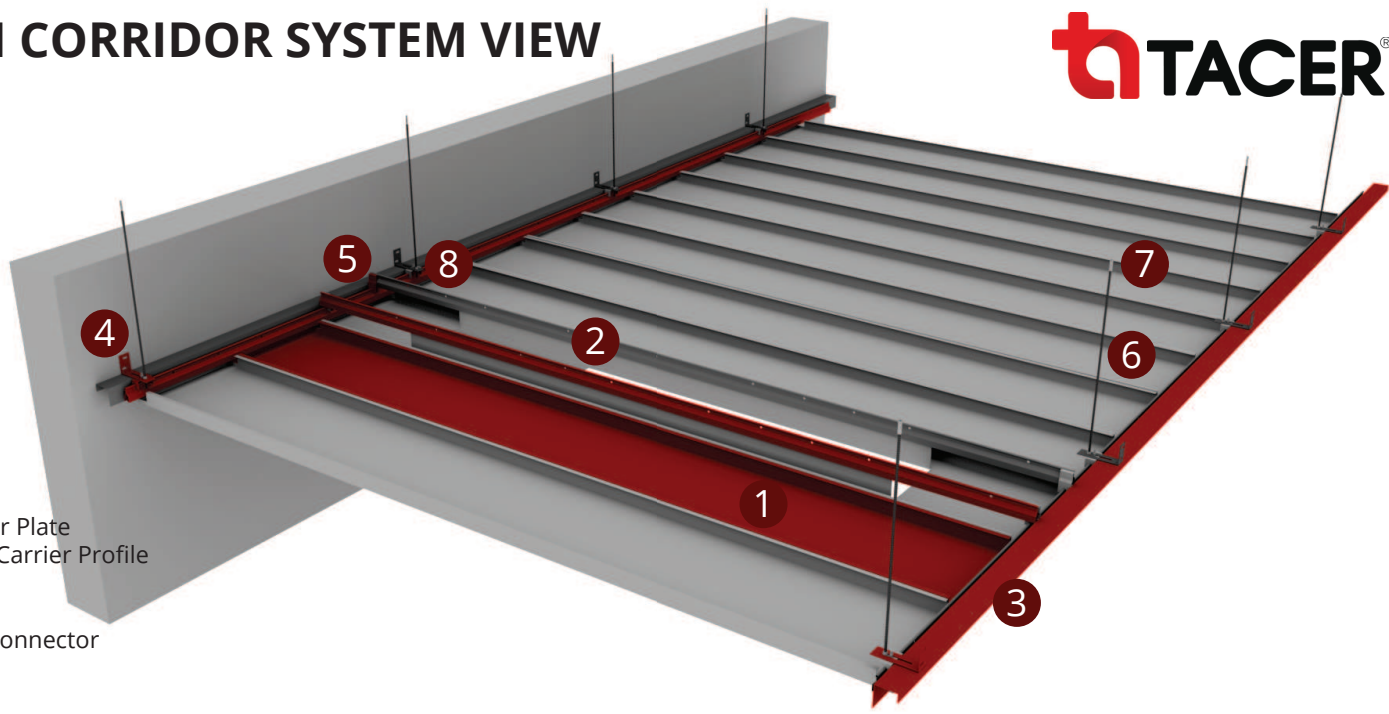

CLIP-IN SYSTEM

CLIP-IN TYPE 1 SYSTEM VIEW

- 1 Clip-in Plate
- 2 Clip-in Carrier Profile
- 3 Edge C Profile
- 4 Clip-in Cross Connector
- 5 Hanger Spring
- 6 Steel Screw
- 7 Hanger Wire
- 8 Lighting Profile

SYSTEM SECTION DETAIL

niyinizi

4'ü Vagon Bölgesi
4.5 m²

2.5 m²

2.5 m²

CLIP-IN TYPE 1 SYSTEM VIEW

- 1 Clip-in Plate
- 2 Clip-in Carrier Profile
- 3 Edge C Profile
- 4 Clip-in Cross Connector
- 5 Clip-in Edge Clip
- 6 Hanger Spring
- 7 Steel Screw
- 8 Hanger Wire
- 9 Acoustic Fabric

SYSTEM SECTION DETAIL

CLIP-IN TYPE 4 SYSTEM VIEW

- 1 Clip-in Plate
- 2 Clip-in Carrier Profile
- 3 Edge C Profile
- 4 Clip-in Cross Connector
- 5 Clip-in Edge Clip
- 6 Hanger Spring
- 7 Steel Screw
- 8 Hanger Wire

SYSTEM SECTION DETAIL

CLIP-IN CORRIDOR SYSTEM VIEW

- 1 Clip-in Corridor Plate
- 2 Clip-in Type 1 Carrier Profile
- 3 Edge C Profile
- 4 Wall L Profile
- 5 Clip-in Cross Connector
- 6 Hanger Rod
- 7 Rod Peg
- 8 Nut