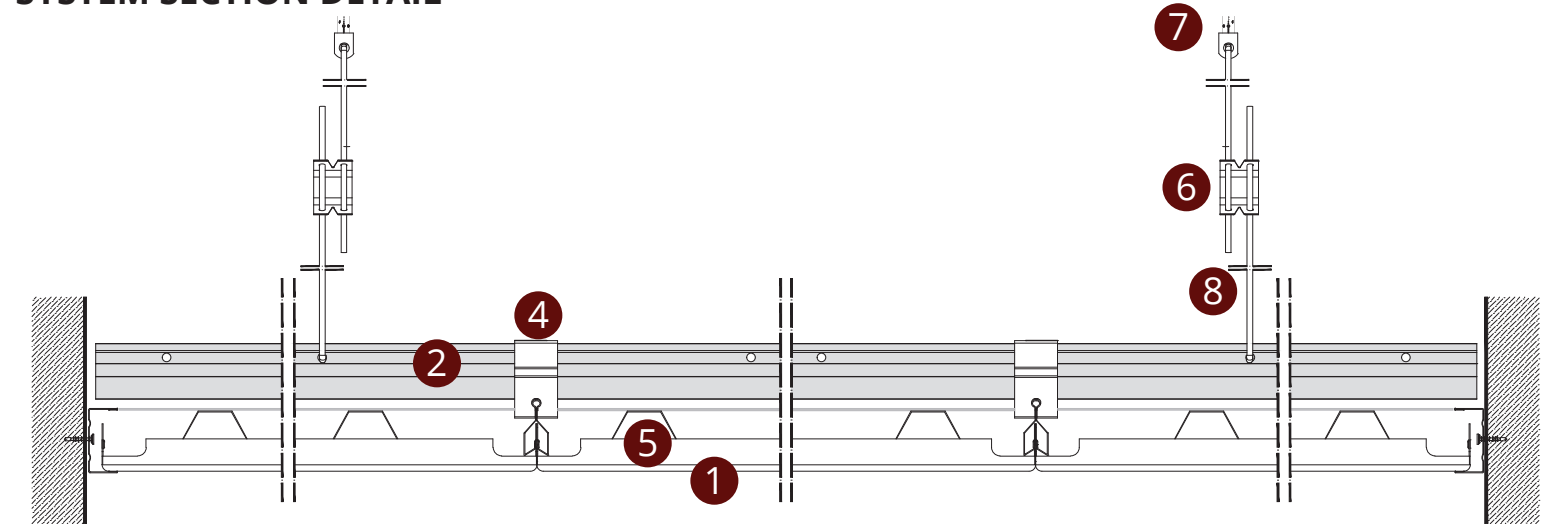

CLIP-IN SYSTEM

CLIP-IN TYPE 1 SYSTEM VIEW

- 1 Clip-in Plate
- 2 Clip-in Carrier Profile
- 3 Edge C Profile
- 4 Clip-in Cross Connector
- 5 Hanger Spring
- 6 Steel Screw
- 7 Hanger Wire
- 8 Lighting Profile

SYSTEM SECTION DETAIL

niyinizi

4'ü Vagon Bölgesi
4.5 m²

2.5 m²

2.5 m²

CLIP-IN TYPE 1 SYSTEM VIEW

- 1 Clip-in Plate
- 2 Clip-in Carrier Profile
- 3 Edge C Profile
- 4 Clip-in Cross Connector
- 5 Clip-in Edge Clip
- 6 Hanger Spring
- 7 Steel Screw
- 8 Hanger Wire
- 9 Acoustic Fabric

SYSTEM SECTION DETAIL

CLIP-IN TYPE 4 SYSTEM VIEW

- 1 Clip-in Plate
- 2 Clip-in Carrier Profile
- 3 Edge C Profile
- 4 Clip-in Cross Connector
- 5 Clip-in Edge Clip
- 6 Hanger Spring
- 7 Steel Screw
- 8 Hanger Wire

SYSTEM SECTION DETAIL

CLIP-IN CORRIDOR SYSTEM VIEW

- 1 Clip-in Corridor Plate
- 2 Clip-in Type 1 Carrier Profile
- 3 Edge C Profile
- 4 Wall L Profile
- 5 Clip-in Cross Connector
- 6 Hanger Rod
- 7 Rod Peg
- 8 Nut