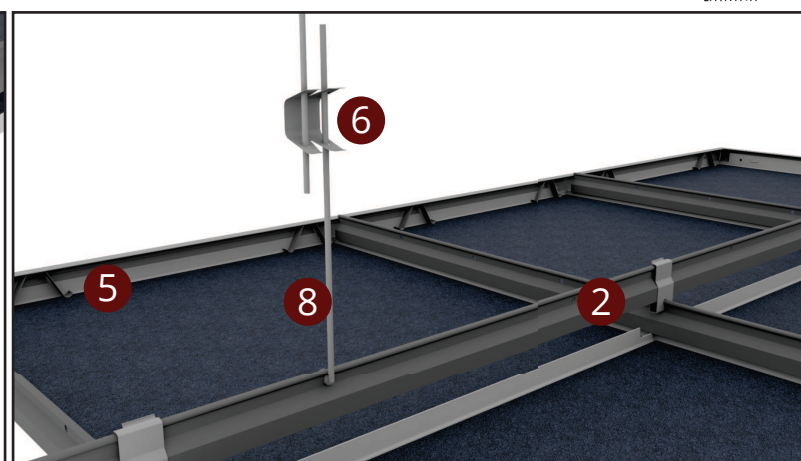

CLIP-IN SYSTEM

CLIP-IN TYPE 1 SYSTEM VIEW

- 1 Clip-in Plate
- 2 Clip-in Carrier Profile
- 3 Edge C Profile
- 4 Clip-in Cross Connector
- 5 Hanger Spring
- 6 Steel Screw
- 7 Hanger Wire
- 8 Lighting Profile

SYSTEM SECTION DETAIL

niyinizi

4'ü Vagon Bölgesi
4.5 m²

2.5 m²

2.5 m²

CLIP-IN TYPE 1 SYSTEM VIEW

- 1 Clip-in Plate
- 2 Clip-in Carrier Profile
- 3 Edge C Profile
- 4 Clip-in Cross Connector
- 5 Clip-in Edge Clip
- 6 Hanger Spring
- 7 Steel Screw
- 8 Hanger Wire
- 9 Acoustic Fabric

SYSTEM SECTION DETAIL

CLIP-IN TYPE 4 SYSTEM VIEW

- 1 Clip-in Plate
- 2 Clip-in Carrier Profile
- 3 Edge C Profile
- 4 Clip-in Cross Connector
- 5 Clip-in Edge Clip
- 6 Hanger Spring
- 7 Steel Screw
- 8 Hanger Wire

SYSTEM SECTION DETAIL

CLIP-IN CORRIDOR SYSTEM VIEW

- 1 Clip-in Corridor Plate
- 2 Clip-in Type 1 Carrier Profile
- 3 Edge C Profile
- 4 Wall L Profile
- 5 Clip-in Cross Connector
- 6 Hanger Rod
- 7 Rod Peg
- 8 Nut