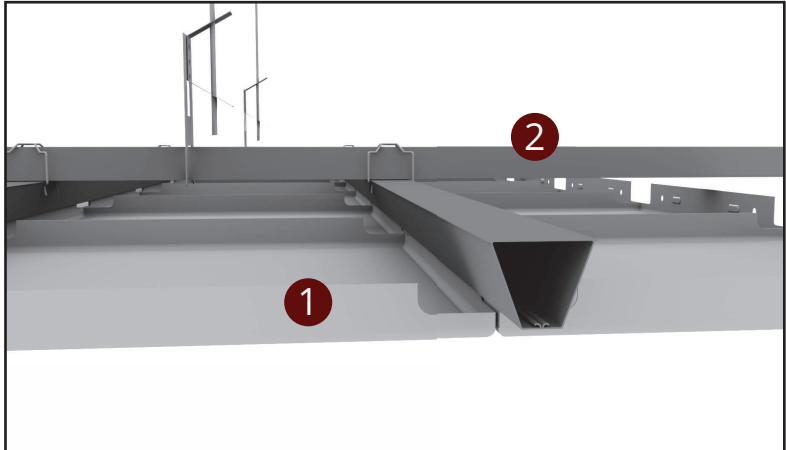

CLIP-IN SYSTEM

CLIP-IN TYPE 1 SYSTEM VIEW

- 1 Clip-in Plate
- 2 Clip-in Carrier Profile
- 3 Edge C Profile
- 4 Clip-in Cross Connector
- 5 Hanger Spring
- 6 Steel Screw
- 7 Hanger Wire
- 8 Lighting Profile

SYSTEM SECTION DETAIL

niyinizi

4'ü Vagon Bölgesi
4.5 m²

2.5 m²

2.5 m²

CLIP-IN TYPE 1 SYSTEM VIEW

- 1 Clip-in Plate
- 2 Clip-in Carrier Profile
- 3 Edge C Profile
- 4 Clip-in Cross Connector
- 5 Clip-in Edge Clip
- 6 Hanger Spring
- 7 Steel Screw
- 8 Hanger Wire
- 9 Acoustic Fabric

SYSTEM SECTION DETAIL

CLIP-IN TYPE 4 SYSTEM VIEW

- 1 Clip-in Plate
- 2 Clip-in Carrier Profile
- 3 Edge C Profile
- 4 Clip-in Cross Connector
- 5 Clip-in Edge Clip
- 6 Hanger Spring
- 7 Steel Screw
- 8 Hanger Wire

SYSTEM SECTION DETAIL

CLIP-IN CORRIDOR SYSTEM VIEW

- 1 Clip-in Corridor Plate
- 2 Clip-in Type 1 Carrier Profile
- 3 Edge C Profile
- 4 Wall L Profile
- 5 Clip-in Cross Connector
- 6 Hanger Rod
- 7 Rod Peg
- 8 Nut