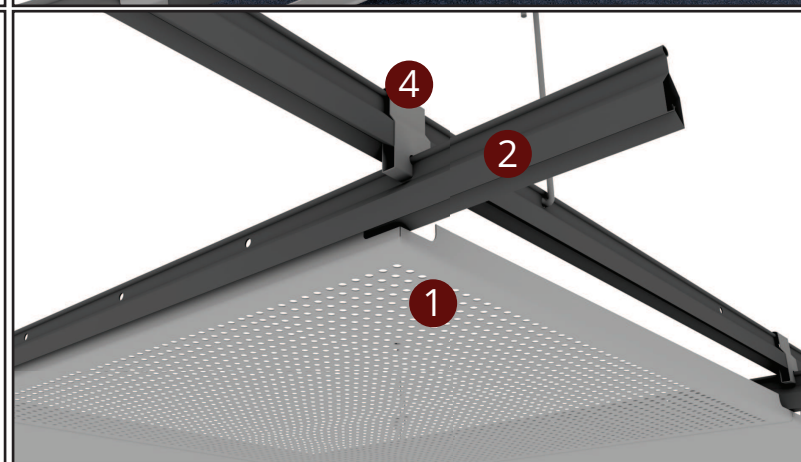

CLIP-IN SYSTEM

CLIP-IN TYPE 1 SYSTEM VIEW

- 1 Clip-in Plate
- 2 Clip-in Carrier Profile
- 3 Edge C Profile
- 4 Clip-in Cross Connector
- 5 Hanger Spring
- 6 Steel Screw
- 7 Hanger Wire
- 8 Lighting Profile

SYSTEM SECTION DETAIL

niyinizi

4'ü Vagon Bölgesi
4.5 m²

2.5 m²

2.5 m²

CLIP-IN TYPE 1 SYSTEM VIEW

- 1 Clip-in Plate
- 2 Clip-in Carrier Profile
- 3 Edge C Profile
- 4 Clip-in Cross Connector
- 5 Clip-in Edge Clip
- 6 Hanger Spring
- 7 Steel Screw
- 8 Hanger Wire
- 9 Acoustic Fabric

SYSTEM SECTION DETAIL

CLIP-IN TYPE 4 SYSTEM VIEW

- 1 Clip-in Plate
- 2 Clip-in Carrier Profile
- 3 Edge C Profile
- 4 Clip-in Cross Connector
- 5 Clip-in Edge Clip
- 6 Hanger Spring
- 7 Steel Screw
- 8 Hanger Wire

SYSTEM SECTION DETAIL

CLIP-IN CORRIDOR SYSTEM VIEW

- 1 Clip-in Corridor Plate
- 2 Clip-in Type 1 Carrier Profile
- 3 Edge C Profile
- 4 Wall L Profile
- 5 Clip-in Cross Connector
- 6 Hanger Rod
- 7 Rod Peg
- 8 Nut