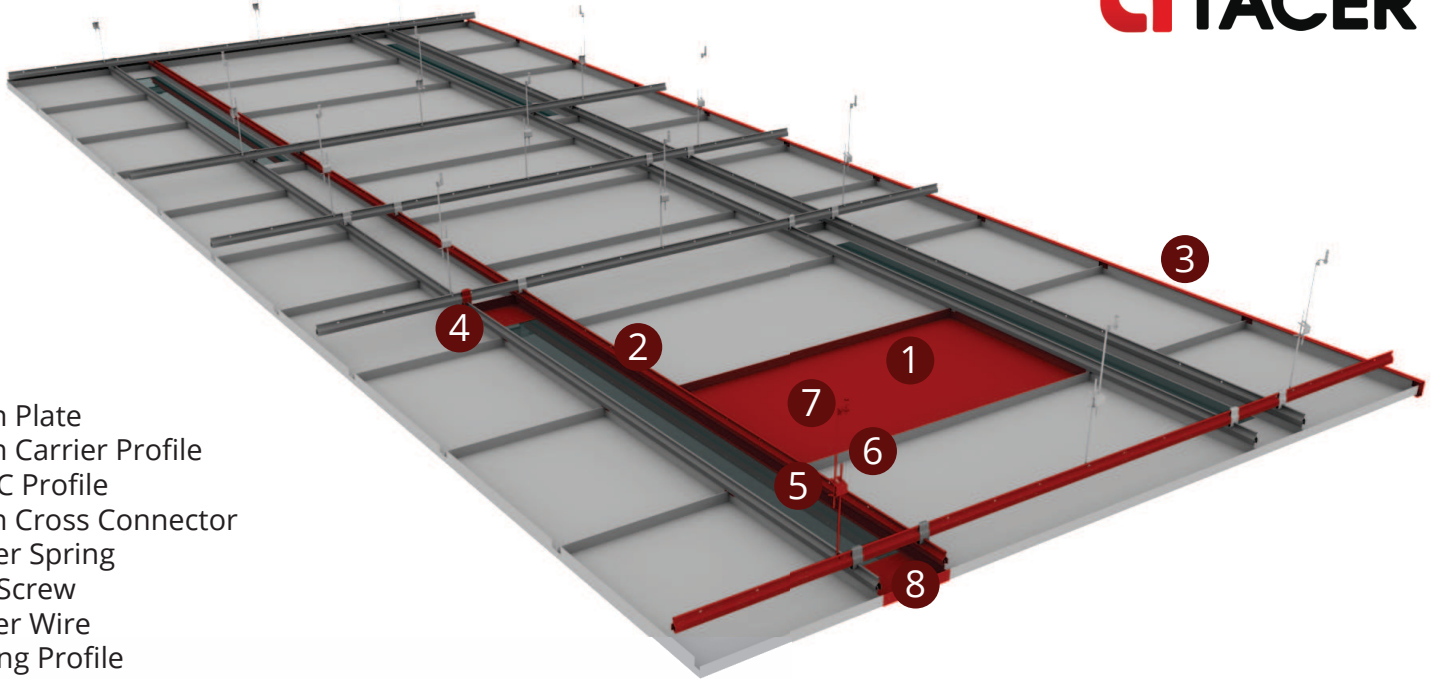

CLIP-IN SYSTEM

CLIP-IN TYPE 1 SYSTEM VIEW

- 1 Clip-in Plate
- 2 Clip-in Carrier Profile
- 3 Edge C Profile
- 4 Clip-in Cross Connector
- 5 Hanger Spring
- 6 Steel Screw
- 7 Hanger Wire
- 8 Lighting Profile

SYSTEM SECTION DETAIL

niyinizi

4'ü Vagon Bölgesi
4.5 m²

2.5 m²

2.5 m²

CLIP-IN TYPE 1 SYSTEM VIEW

- 1 Clip-in Plate
- 2 Clip-in Carrier Profile
- 3 Edge C Profile
- 4 Clip-in Cross Connector
- 5 Clip-in Edge Clip
- 6 Hanger Spring
- 7 Steel Screw
- 8 Hanger Wire
- 9 Acoustic Fabric

SYSTEM SECTION DETAIL

CLIP-IN TYPE 4 SYSTEM VIEW

- 1 Clip-in Plate
- 2 Clip-in Carrier Profile
- 3 Edge C Profile
- 4 Clip-in Cross Connector
- 5 Clip-in Edge Clip
- 6 Hanger Spring
- 7 Steel Screw
- 8 Hanger Wire

SYSTEM SECTION DETAIL

CLIP-IN CORRIDOR SYSTEM VIEW

- 1 Clip-in Corridor Plate
- 2 Clip-in Type 1 Carrier Profile
- 3 Edge C Profile
- 4 Wall L Profile
- 5 Clip-in Cross Connector
- 6 Hanger Rod
- 7 Rod Peg
- 8 Nut