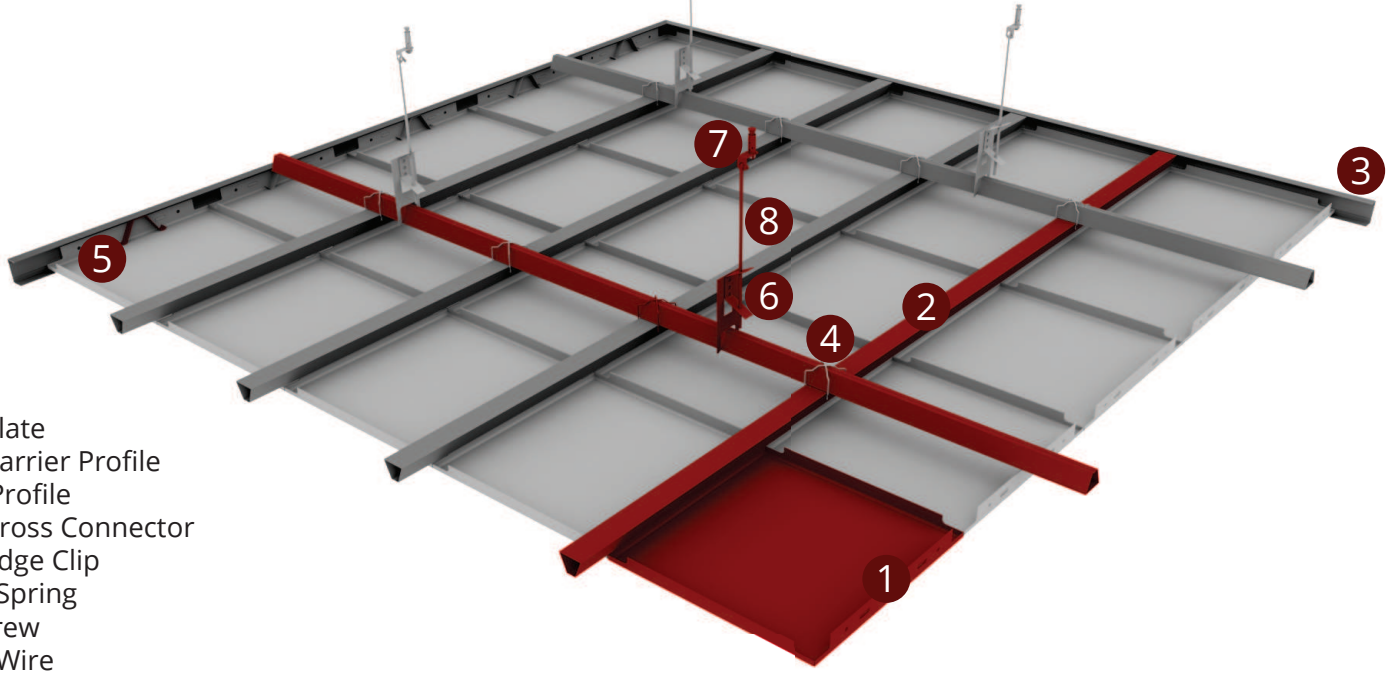

CLIP-IN SYSTEM

CLIP-IN TYPE 1 SYSTEM VIEW

- 1 Clip-in Plate
- 2 Clip-in Carrier Profile
- 3 Edge C Profile
- 4 Clip-in Cross Connector
- 5 Hanger Spring
- 6 Steel Screw
- 7 Hanger Wire
- 8 Lighting Profile

SYSTEM SECTION DETAIL

niyinizi

4'ü Vagon Bölgesi
4.5 m²

2.5 m²

2.5 m²

CLIP-IN TYPE 1 SYSTEM VIEW

- 1 Clip-in Plate
- 2 Clip-in Carrier Profile
- 3 Edge C Profile
- 4 Clip-in Cross Connector
- 5 Clip-in Edge Clip
- 6 Hanger Spring
- 7 Steel Screw
- 8 Hanger Wire
- 9 Acoustic Fabric

SYSTEM SECTION DETAIL

CLIP-IN TYPE 4 SYSTEM VIEW

- 1 Clip-in Plate
- 2 Clip-in Carrier Profile
- 3 Edge C Profile
- 4 Clip-in Cross Connector
- 5 Clip-in Edge Clip
- 6 Hanger Spring
- 7 Steel Screw
- 8 Hanger Wire

SYSTEM SECTION DETAIL

CLIP-IN CORRIDOR SYSTEM VIEW

- 1 Clip-in Corridor Plate
- 2 Clip-in Type 1 Carrier Profile
- 3 Edge C Profile
- 4 Wall L Profile
- 5 Clip-in Cross Connector
- 6 Hanger Rod
- 7 Rod Peg
- 8 Nut