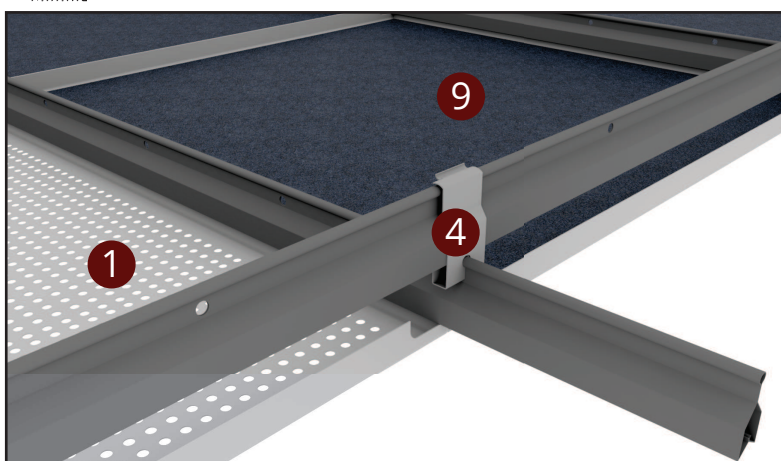

CLIP-IN SYSTEM

CLIP-IN TYPE 1 SYSTEM VIEW

- 1 Clip-in Plate
- 2 Clip-in Carrier Profile
- 3 Edge C Profile
- 4 Clip-in Cross Connector
- 5 Hanger Spring
- 6 Steel Screw
- 7 Hanger Wire
- 8 Lighting Profile

SYSTEM SECTION DETAIL

niyinizi

4'ü Vagon Bölgesi
4.5 m²

2.5 m²

2.5 m²

CLIP-IN TYPE 1 SYSTEM VIEW

- 1 Clip-in Plate
- 2 Clip-in Carrier Profile
- 3 Edge C Profile
- 4 Clip-in Cross Connector
- 5 Clip-in Edge Clip
- 6 Hanger Spring
- 7 Steel Screw
- 8 Hanger Wire
- 9 Acoustic Fabric

SYSTEM SECTION DETAIL

CLIP-IN TYPE 4 SYSTEM VIEW

- 1 Clip-in Plate
- 2 Clip-in Carrier Profile
- 3 Edge C Profile
- 4 Clip-in Cross Connector
- 5 Clip-in Edge Clip
- 6 Hanger Spring
- 7 Steel Screw
- 8 Hanger Wire

SYSTEM SECTION DETAIL

CLIP-IN CORRIDOR SYSTEM VIEW

- 1 Clip-in Corridor Plate
- 2 Clip-in Type 1 Carrier Profile
- 3 Edge C Profile
- 4 Wall L Profile
- 5 Clip-in Cross Connector
- 6 Hanger Rod
- 7 Rod Peg
- 8 Nut