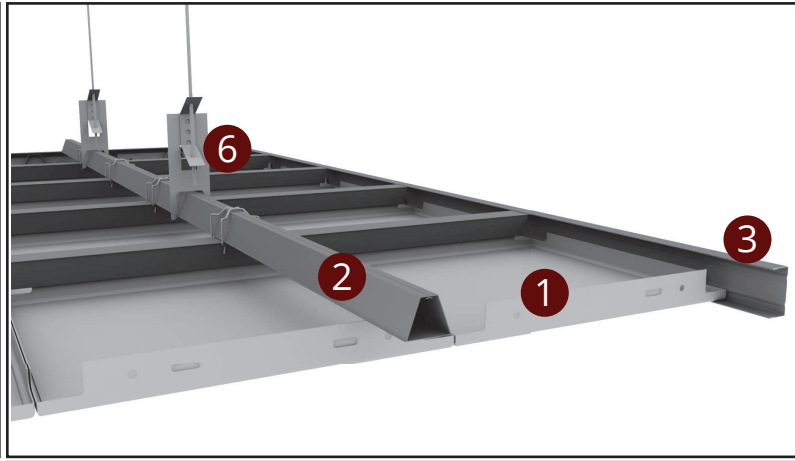

CLIP-IN SYSTEM

CLIP-IN TYPE 1 SYSTEM VIEW

- 1 Clip-in Plate
- 2 Clip-in Carrier Profile
- 3 Edge C Profile
- 4 Clip-in Cross Connector
- 5 Hanger Spring
- 6 Steel Screw
- 7 Hanger Wire
- 8 Lighting Profile

SYSTEM SECTION DETAIL

niyinizi

4'ü Vagon Bölgesi
4.5 m²

2.5 m²

2.5 m²

CLIP-IN TYPE 1 SYSTEM VIEW

- 1 Clip-in Plate
- 2 Clip-in Carrier Profile
- 3 Edge C Profile
- 4 Clip-in Cross Connector
- 5 Clip-in Edge Clip
- 6 Hanger Spring
- 7 Steel Screw
- 8 Hanger Wire
- 9 Acoustic Fabric

SYSTEM SECTION DETAIL

CLIP-IN TYPE 4 SYSTEM VIEW

- 1 Clip-in Plate
- 2 Clip-in Carrier Profile
- 3 Edge C Profile
- 4 Clip-in Cross Connector
- 5 Clip-in Edge Clip
- 6 Hanger Spring
- 7 Steel Screw
- 8 Hanger Wire

SYSTEM SECTION DETAIL

CLIP-IN CORRIDOR SYSTEM VIEW

- 1 Clip-in Corridor Plate
- 2 Clip-in Type 1 Carrier Profile
- 3 Edge C Profile
- 4 Wall L Profile
- 5 Clip-in Cross Connector
- 6 Hanger Rod
- 7 Rod Peg
- 8 Nut