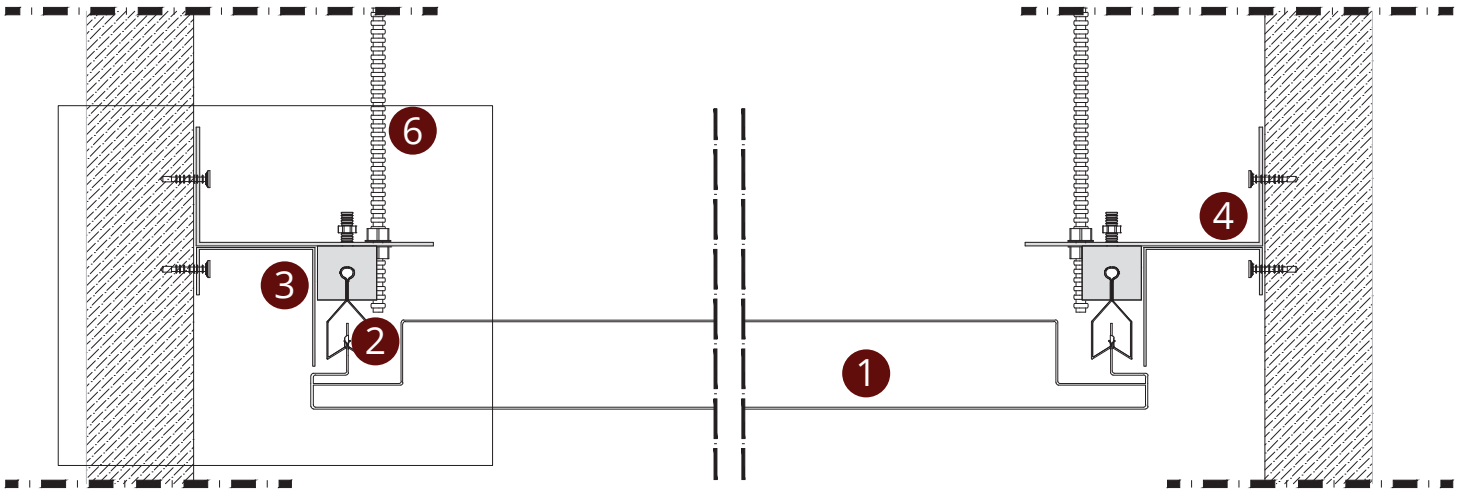

SİSTEM KESİT DETAYI