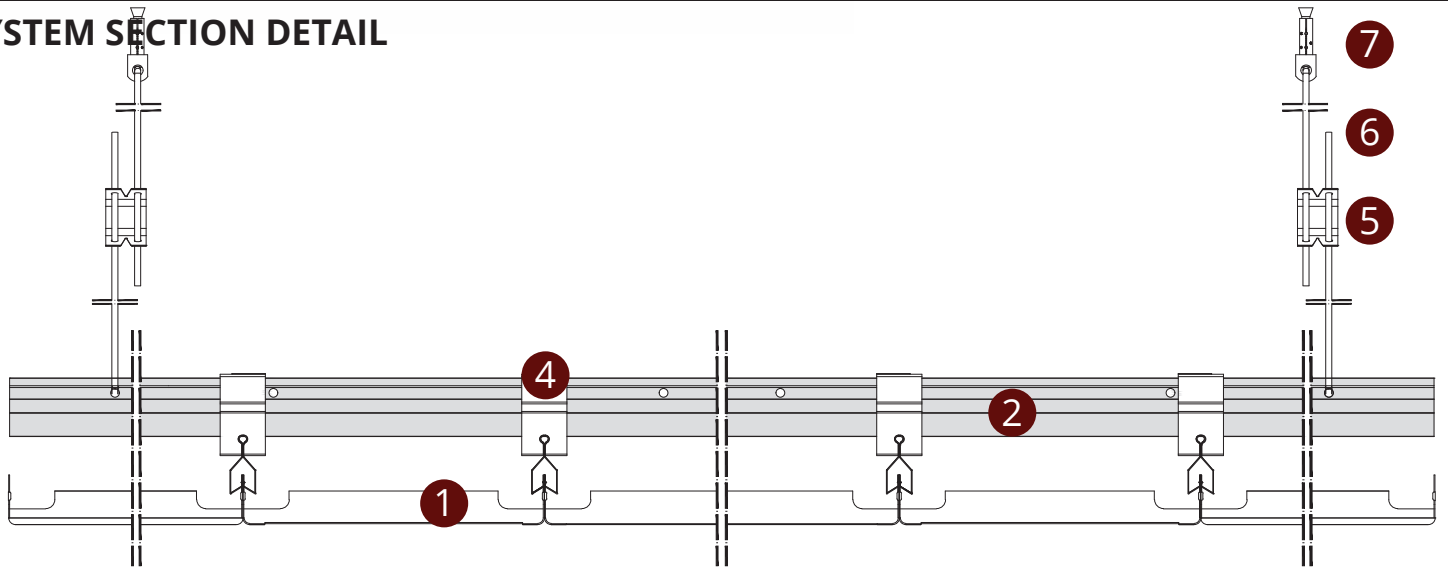

CLIP-IN SYSTEM

CLIP-IN TYPE 1 SYSTEM VIEW

- 1 Clip-in Plate
- 2 Clip-in Carrier Profile
- 3 Edge C Profile
- 4 Clip-in Cross Connector
- 5 Hanger Spring
- 6 Steel Screw
- 7 Hanger Wire
- 8 Lighting Profile

SYSTEM SECTION DETAIL

niyinizi

4'ü Vagon Bölgesi
4.5 m²

2.5 m²

2.5 m²

CLIP-IN TYPE 1 SYSTEM VIEW

- 1 Clip-in Plate
- 2 Clip-in Carrier Profile
- 3 Edge C Profile
- 4 Clip-in Cross Connector
- 5 Clip-in Edge Clip
- 6 Hanger Spring
- 7 Steel Screw
- 8 Hanger Wire
- 9 Acoustic Fabric

SYSTEM SECTION DETAIL

CLIP-IN TYPE 4 SYSTEM VIEW

- 1 Clip-in Plate
- 2 Clip-in Carrier Profile
- 3 Edge C Profile
- 4 Clip-in Cross Connector
- 5 Clip-in Edge Clip
- 6 Hanger Spring
- 7 Steel Screw
- 8 Hanger Wire

SYSTEM SECTION DETAIL

CLIP-IN CORRIDOR SYSTEM VIEW

- 1 Clip-in Corridor Plate
- 2 Clip-in Type 1 Carrier Profile
- 3 Edge C Profile
- 4 Wall L Profile
- 5 Clip-in Cross Connector
- 6 Hanger Rod
- 7 Rod Peg
- 8 Nut