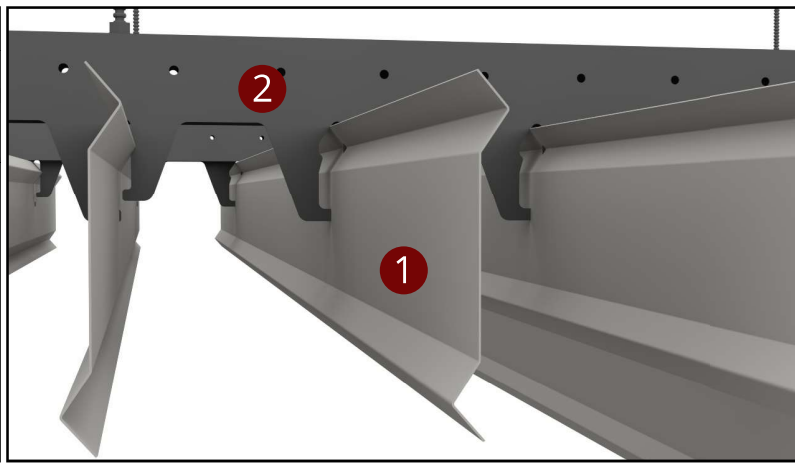

VECTORIAL SYSTEM

SYSTEM VIEW

- 1 Vectorial Profile (100-200mm)
- 2 Omega Carrier
- 3 Hanger Rod
- 4 Rod Peg
- 5 Flanged Nut

SYSTEM SECTION DETAIL

↔ EBAT
↕ SIZE

 YANGIN SINIFI
FIRE PERFORMANCE

 GERİ DÖNÜŞÜM
RECYCLED CONTENT

 SES EMİLİMİ
SOUND ABSORPTION (NRC)

 YÜZEY
SURFACE

 SİSTEM AĞIRLIĞI
SYSTEM WEIGHT

 PERFORASYON
PERFORATION

 KALİTE BELGESİ
QUALITY

CONTACT

tacerakustik

tacerakustik