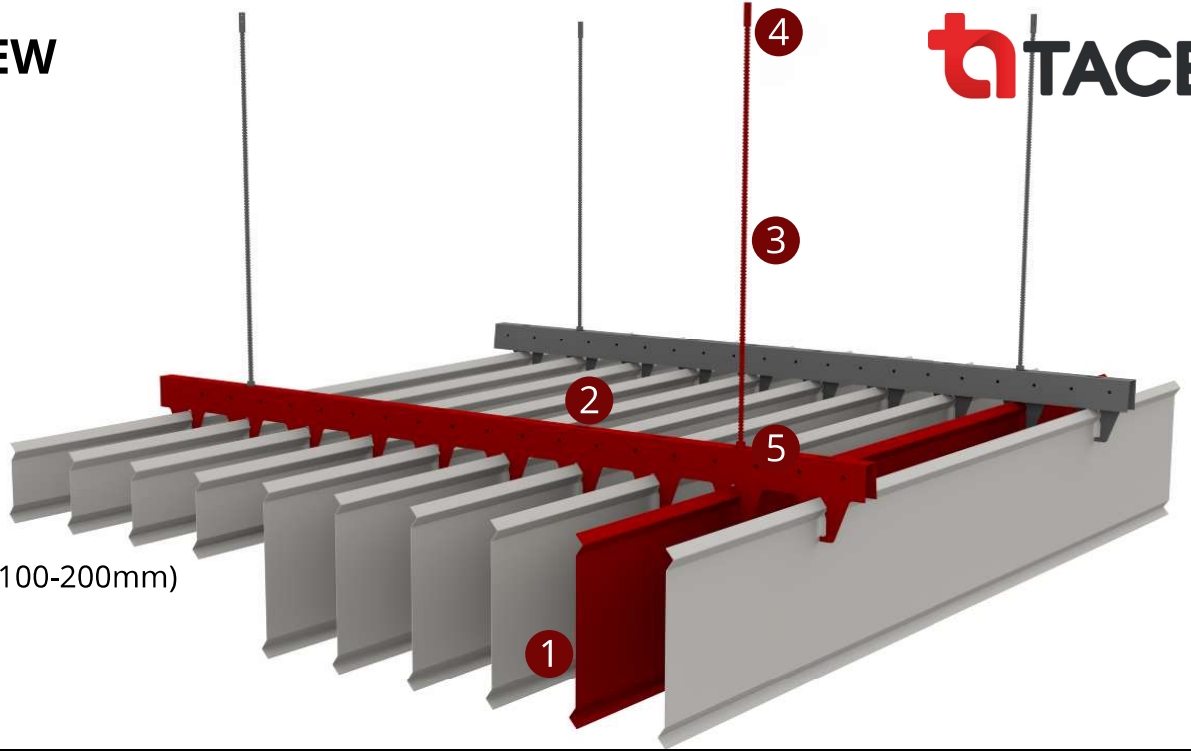

VECTORIAL SYSTEM

SYSTEM VIEW

- 1 Vectorial Profile (100-200mm)
- 2 Omega Carrier
- 3 Hanger Rod
- 4 Rod Peg
- 5 Flanged Nut

SYSTEM SECTION DETAIL

↔ EBAT
↕ SIZE

 YANGIN SINIFI
FIRE PERFORMANCE

 GERİ DÖNÜŞÜM
RECYCLED CONTENT

 SES EMİLİMİ
SOUND ABSORPTION (NRC)

 YÜZEY
SURFACE

 SİSTEM AĞIRLIĞI
SYSTEM WEIGHT

 PERFORASYON
PERFORATION

 KALİTE BELGESİ
QUALITY

CONTACT

tacerakustik

tacerakustik