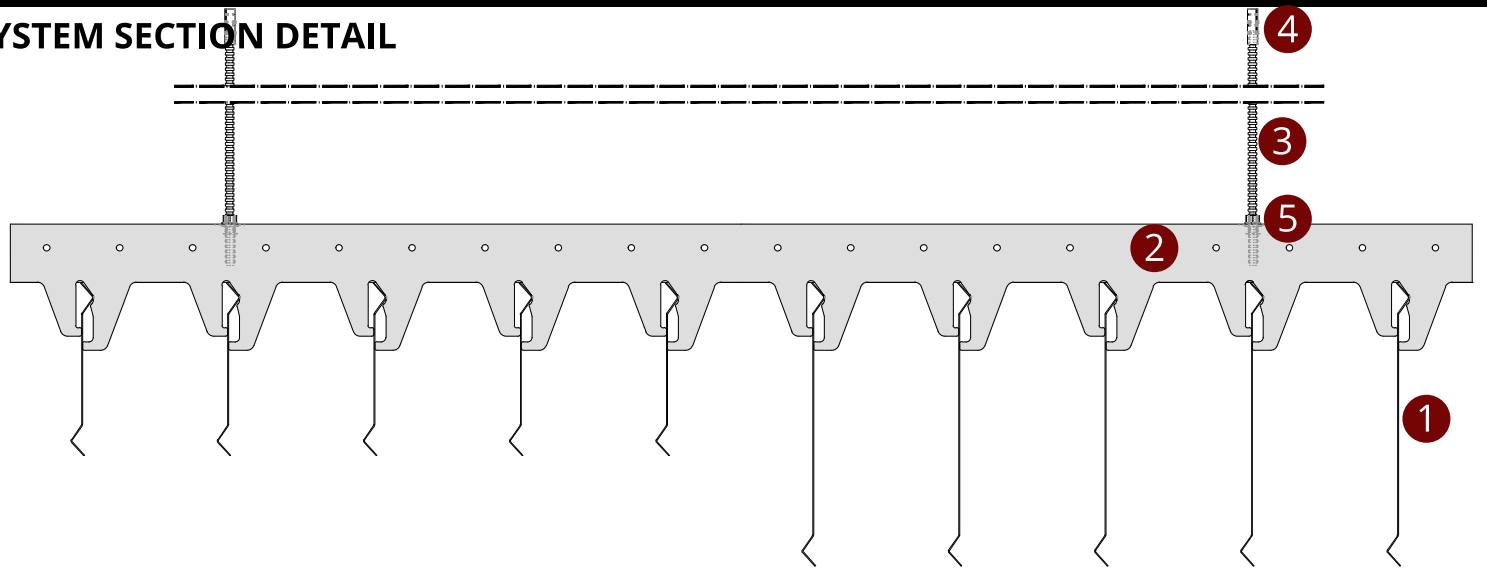

VECTORIAL SYSTEM

SYSTEM VIEW

- 1 Vectorial Profile (100-200mm)
- 2 Omega Carrier
- 3 Hanger Rod
- 4 Rod Peg
- 5 Flanged Nut

SYSTEM SECTION DETAIL

↔ EBAT
↕ SIZE

 YANGIN SINIFI
FIRE PERFORMANCE

 GERİ DÖNÜŞÜM
RECYCLED CONTENT

 SES EMİLİMİ
SOUND ABSORPTION (NRC)

 YÜZEY
SURFACE

 SİSTEM AĞIRLIĞI
SYSTEM WEIGHT

 PERFORASYON
PERFORATION

 KALİTE BELGESİ
QUALITY

CONTACT

tacerakustik

tacerakustik