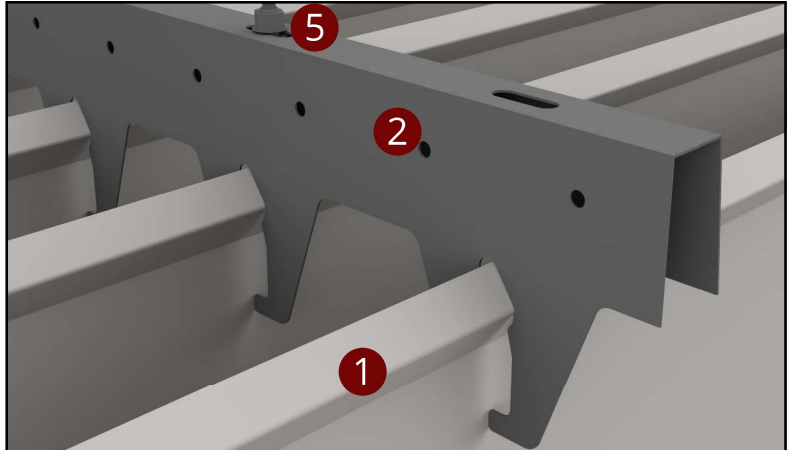

VECTORIAL SYSTEM

SYSTEM VIEW

- 1 Vectorial Profile (100-200mm)
- 2 Omega Carrier
- 3 Hanger Rod
- 4 Rod Peg
- 5 Flanged Nut

SYSTEM SECTION DETAIL

↔ EBAT
↕ SIZE

 YANGIN SINIFI
FIRE PERFORMANCE

 GERİ DÖNÜŞÜM
RECYCLED CONTENT

 SES EMİLİMİ
SOUND ABSORPTION (NRC)

 YÜZEY
SURFACE

 SİSTEM AĞIRLIĞI
SYSTEM WEIGHT

 PERFORASYON
PERFORATION

 KALİTE BELGESİ
QUALITY

CONTACT

tacerakustik

tacerakustik