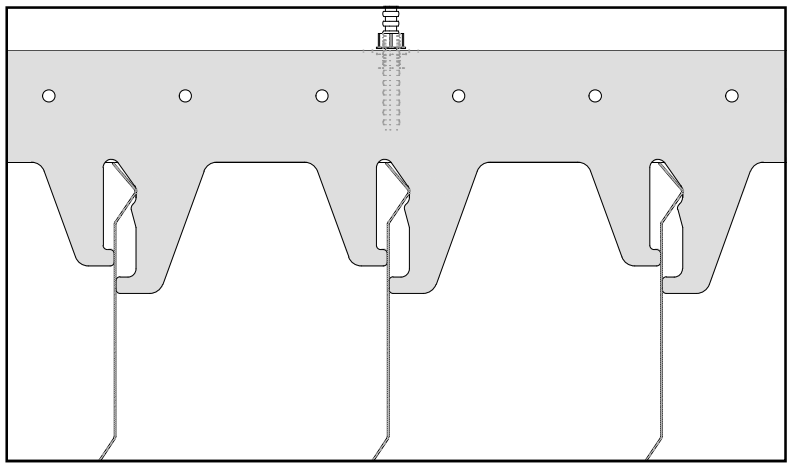

VECTORIAL SYSTEM

SYSTEM VIEW

- 1 Vectorial Profile (100-200mm)
- 2 Omega Carrier
- 3 Hanger Rod
- 4 Rod Peg
- 5 Flanged Nut

SYSTEM SECTION DETAIL

↔ EBAT
↕ SIZE

 YANGIN SINIFI
FIRE PERFORMANCE

 GERİ DÖNÜŞÜM
RECYCLED CONTENT

 SES EMİLİMİ
SOUND ABSORPTION (NRC)

 YÜZEY
SURFACE

 SİSTEM AĞIRLIĞI
SYSTEM WEIGHT

 PERFORASYON
PERFORATION

 KALİTE BELGESİ
QUALITY

CONTACT

tacerakustik

tacerakustik