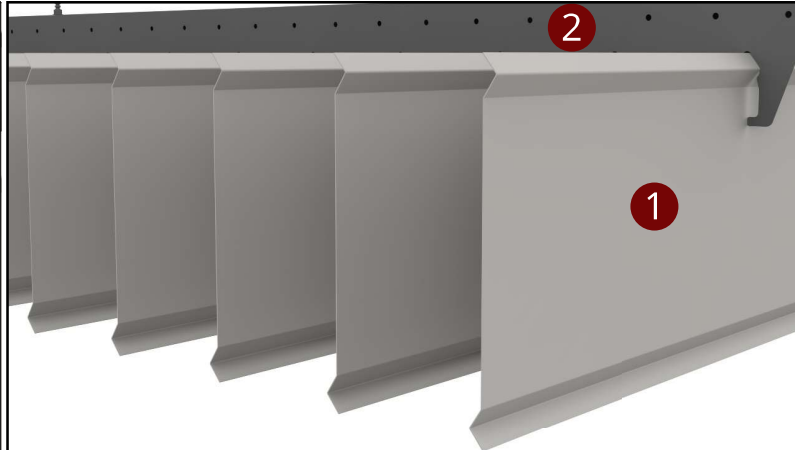

VECTORIAL SYSTEM

SYSTEM VIEW

- 1 Vectorial Profile (100-200mm)
- 2 Omega Carrier
- 3 Hanger Rod
- 4 Rod Peg
- 5 Flanged Nut

SYSTEM SECTION DETAIL

↔ EBAT
↕ SIZE

 YANGIN SINIFI
FIRE PERFORMANCE

 GERİ DÖNÜŞÜM
RECYCLED CONTENT

 SES EMİLİMİ
SOUND ABSORPTION (NRC)

 YÜZEY
SURFACE

 SİSTEM AĞIRLIĞI
SYSTEM WEIGHT

 PERFORASYON
PERFORATION

 KALİTE BELGESİ
QUALITY

CONTACT

tacerakustik

tacerakustik