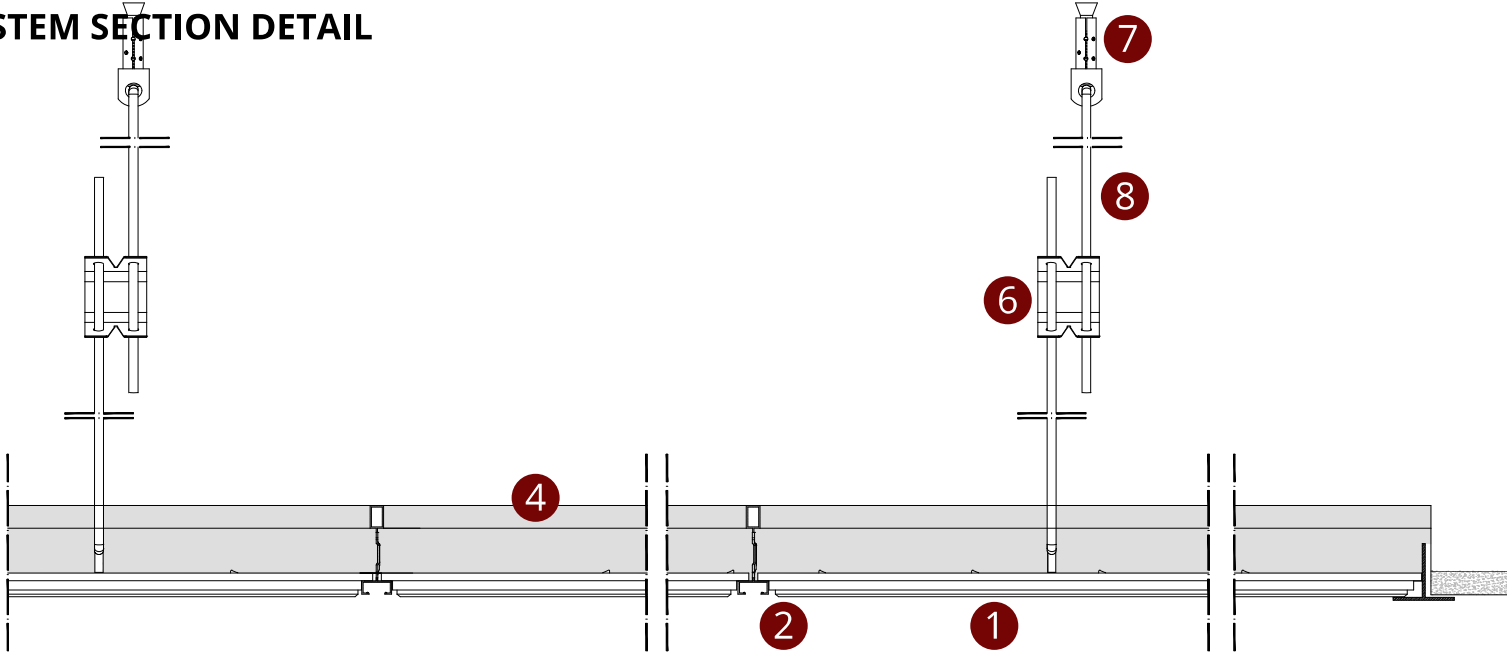

SYSTEM SECTION DETAIL