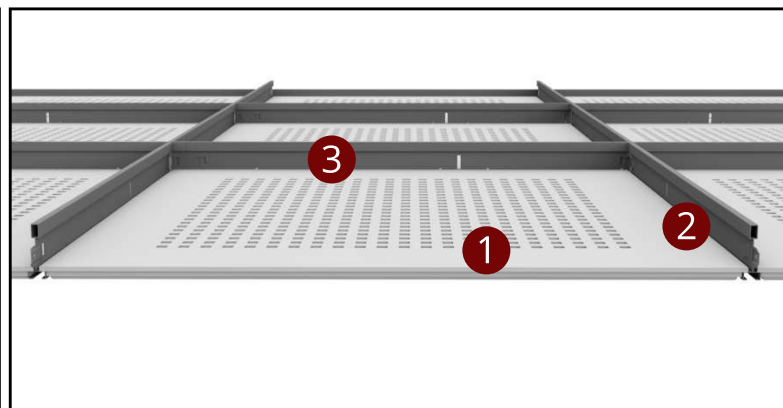

ACOUSTIC GYPSUM BOARD
T-15 SILHOUETTE CARRIER SYSTEM

SYSTEM VIEW

- 1 Acoustic Gypsum Board
- 2 T-15 Main Carrier (3600mm)
- 3 T-15 Cross Carrier (1200mm)
- 4 T-15 Cross Carrier (600mm)
- 5 Edge L Profile
- 6 Hanger Spring
- 7 Steel Screw
- 8 Hanger Wire (3000mm)

SYSTEM SECTION DETAIL

↔ EBAT
↔ SIZE

🔥 YANGIN SINIFI
FIRE PERFORMANCE

♻️ GERİ DÖNÜŞÜM
RECYCLED CONTENT

🔊 SES EMİLİMİ
SOUND ABSORPTION (NRC)

📐 YÜZEY
SURFACE

🏋️ SİSTEM AĞIRLIĞI
SYSTEM WEIGHT

🔪 PERFORASYON
PERFORATION