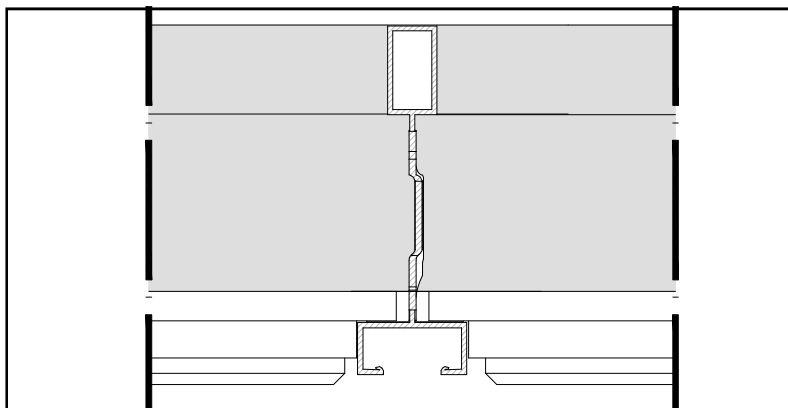

SYSTEM SECTION DETAIL