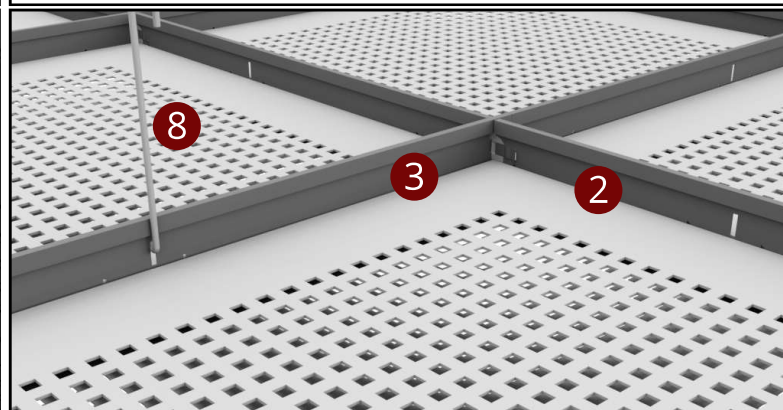

ACOUSTIC GYPSUM BOARD
T-15 SILHOUETTE CARRIER SYSTEM

SYSTEM VIEW

- 1 Acoustic Gypsum Board
- 2 T-15 Main Carrier (3600mm)
- 3 T-15 Cross Carrier (1200mm)
- 4 T-15 Cross Carrier (600mm)
- 5 Edge L Profile
- 6 Hanger Spring
- 7 Steel Screw
- 8 Hanger Wire (3000mm)

SYSTEM SECTION DETAIL

↔ EBAT
↔ SIZE

🔥 YANGIN SINIFI
FIRE PERFORMANCE

♻️ GERİ DÖNÜŞÜM
RECYCLED CONTENT

🔊 SES EMİLİMİ
SOUND ABSORPTION (NRC)

📐 YÜZEY
SURFACE

🏋️ SİSTEM AĞIRLIĞI
SYSTEM WEIGHT

🔪 PERFORASYON
PERFORATION