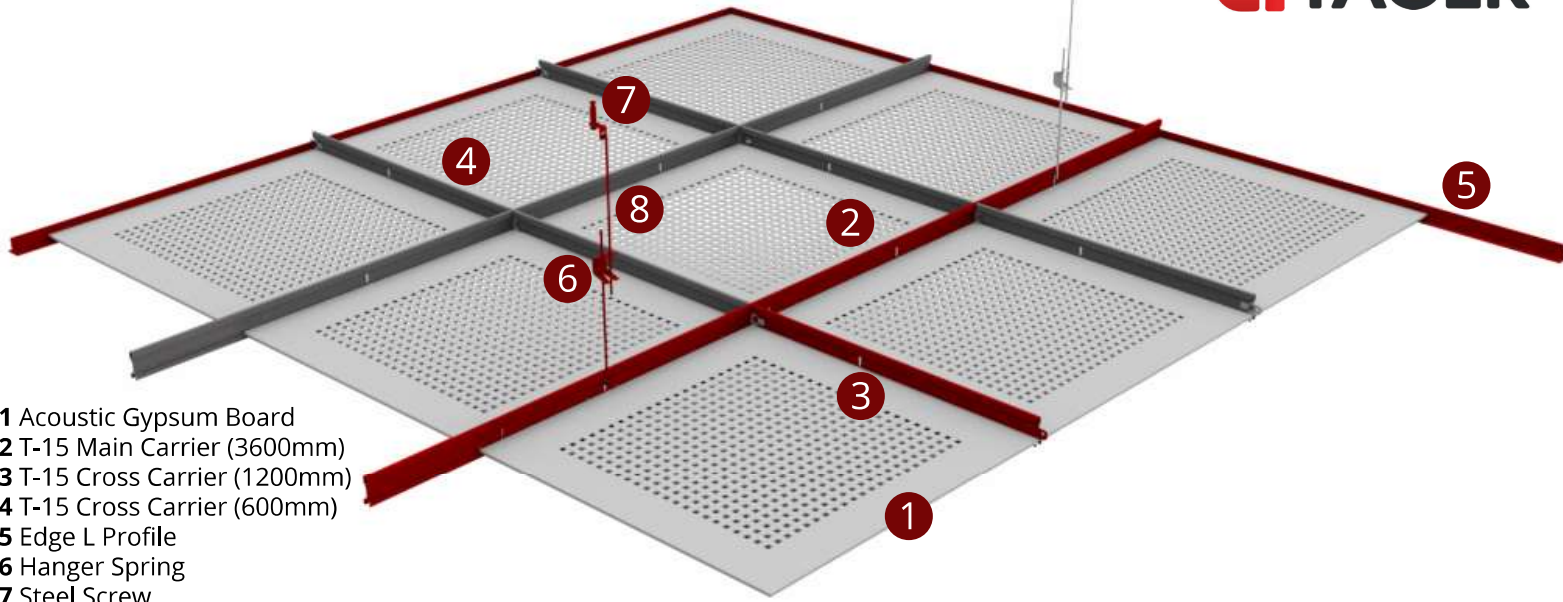

ACOUSTIC GYPSUM BOARD
T-15 SILHOUETTE CARRIER SYSTEM

SYSTEM VIEW

- 1 Acoustic Gypsum Board
- 2 T-15 Main Carrier (3600mm)
- 3 T-15 Cross Carrier (1200mm)
- 4 T-15 Cross Carrier (600mm)
- 5 Edge L Profile
- 6 Hanger Spring
- 7 Steel Screw
- 8 Hanger Wire (3000mm)

SYSTEM SECTION DETAIL

↔ EBAT
↔ SIZE

🔥 YANGIN SINIFI
FIRE PERFORMANCE

♻️ GERİ DÖNÜŞÜM
RECYCLED CONTENT

🔊 SES EMİLİMİ
SOUND ABSORPTION (NRC)

📐 YÜZEY
SURFACE

🏋️ SİSTEM AĞIRLIĞI
SYSTEM WEIGHT

🔪 PERFORASYON
PERFORATION