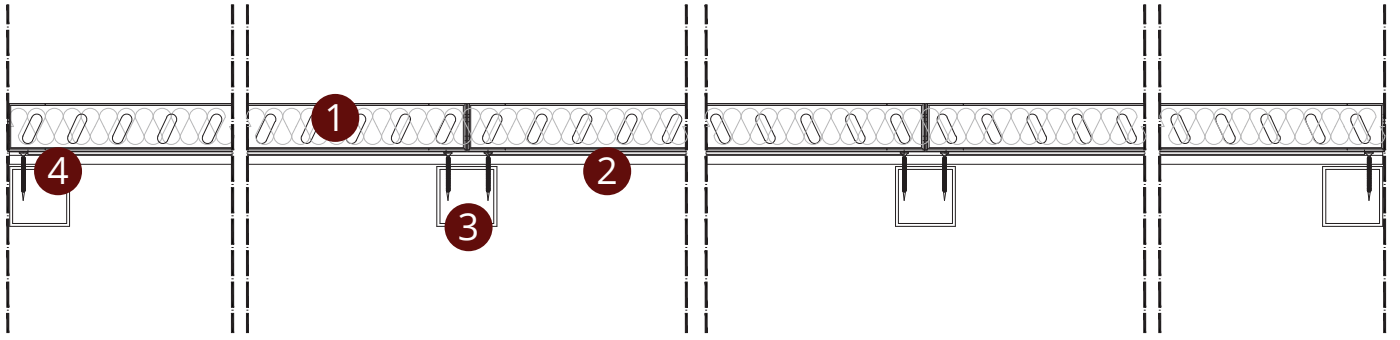

ACOUSTIC FABRIC COVERED PANEL

SYSTEM VIEW

FRONT VIEW

- 1 Acoustic Fabric Covered Panel
- 2 Carrier Profile
- 3 Box Profile
- 4 Screw

BACK VIEW

SYSTEM SECTION DETAIL

↔ EBAT
↕ SIZE

🔥 YANGIN SINIFI
FIRE PERFORMANCE

♻️ GERİ DÖNÜŞÜM
RECYCLED CONTENT

🔊 SES EMİLİMİ
SOUND ABSORPTION (NRC)

🏠 YÜZEY
SURFACE

🏋️ SİSTEM AĞIRLIĞI
SYSTEM WEIGHT

🔪 PERFORASYON
PERFORATION

🏆 KALİTE BELGESİ
QUALITY

CONTACT

tacerakustik