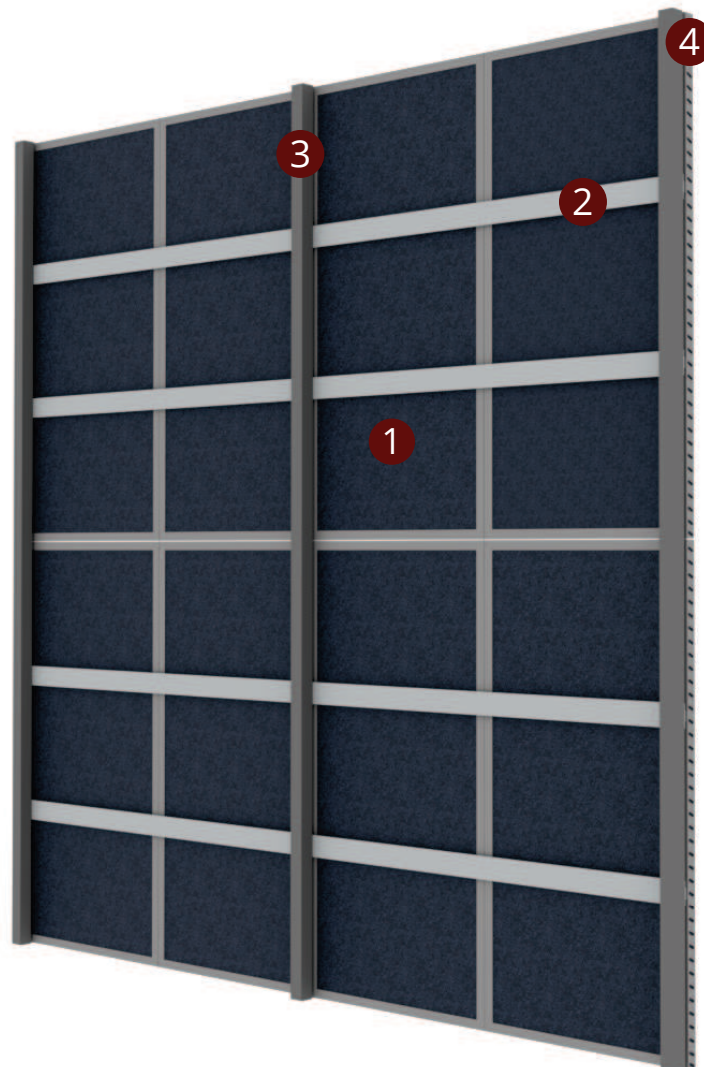

ACOUSTIC FABRIC COVERED PANEL

SYSTEM VIEW

FRONT VIEW

- 1 Acoustic Fabric Covered Panel
- 2 Carrier Profile
- 3 Box Profile
- 4 Screw

BACK VIEW

SYSTEM SECTION DETAIL

↔ EBAT
↕ SIZE

🔥 YANGIN SINIFI
FIRE PERFORMANCE

♻️ GERİ DÖNÜŞÜM
RECYCLED CONTENT

🔊 SES EMİLİMİ
SOUND ABSORPTION (NRC)

🏠 YÜZEY
SURFACE

🏋️ SİSTEM AĞIRLIĞI
SYSTEM WEIGHT

🔪 PERFORASYON
PERFORATION

🏆 KALİTE BELGESİ
QUALITY

CONTACT

tacerakustik