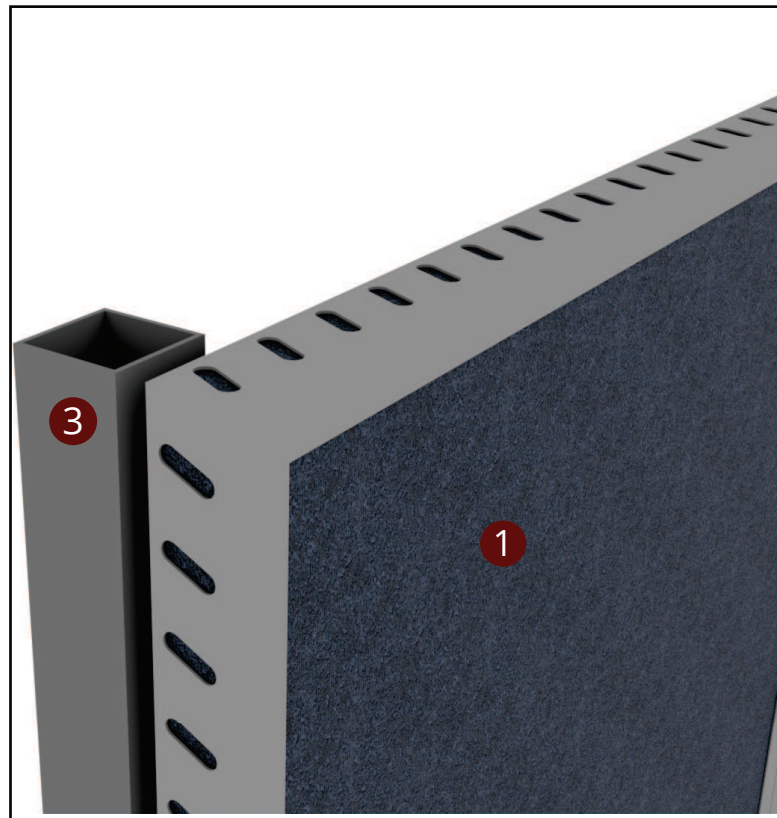

ACOUSTIC FABRIC COVERED PANEL

SYSTEM VIEW

FRONT VIEW

- 1 Acoustic Fabric Covered Panel
- 2 Carrier Profile
- 3 Box Profile
- 4 Screw

BACK VIEW

SYSTEM SECTION DETAIL

↔ EBAT
↕ SIZE

🔥 YANGIN SINIFI
FIRE PERFORMANCE

♻️ GERİ DÖNÜŞÜM
RECYCLED CONTENT

🔊 SES EMİLİMİ
SOUND ABSORPTION (NRC)

🏠 YÜZEY
SURFACE

🏋️ SİSTEM AĞIRLIĞI
SYSTEM WEIGHT

🔪 PERFORASYON
PERFORATION

🏆 KALİTE BELGESİ
QUALITY

CONTACT

tacerakustik