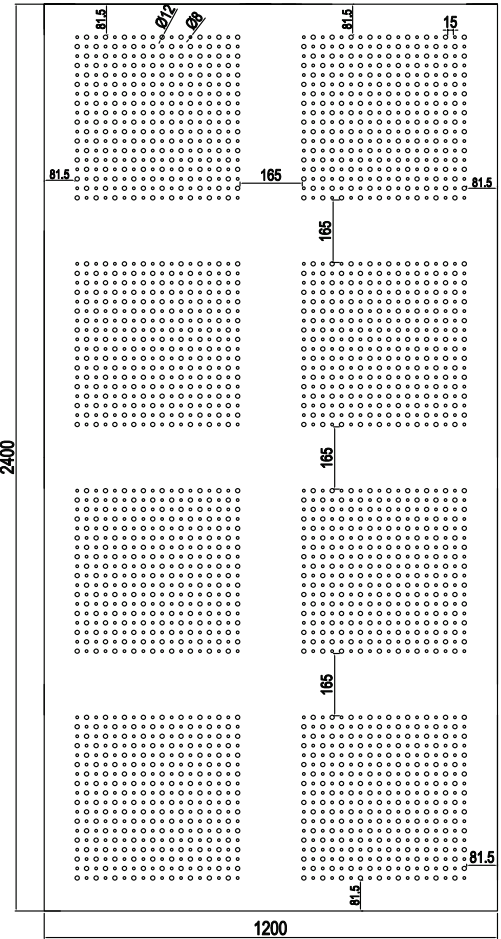

**ACOUSTIC GYPSUM BOARD FULL PLATE
WALL SYSTEMS**

SYSTEM VIEW

FRONT VIEW

BACK VIEW

- 1 Acoustic Gypsum Board
- 2 Wall C Profile
- 3 Wall U Profile
- 4 Screw
- 5 Acoustic Fabric

SYSTEM VIEW

SYSTEM SECTION DETAIL

PLATE DETAILS AND SIZES

3x3mm Square

6mm Circular

10x10mm Square

PLATE DETAILS AND SIZES

12x12mm Square

12mm Circular

8-12mm Circular

15mm Circular

PLAKA DETAYLARI VE EBATLAR

8-15-20mm Circular

↔ EBAT
↔ SIZE

🔥 YANGIN SINIFI
FIRE PERFORMANCE

♻️ GERİ DÖNÜŞÜM
RECYCLED CONTENT

🔊 SES EMİLİMİ
SOUND ABSORPTION (NRC)

📐 YÜZEY
SURFACE