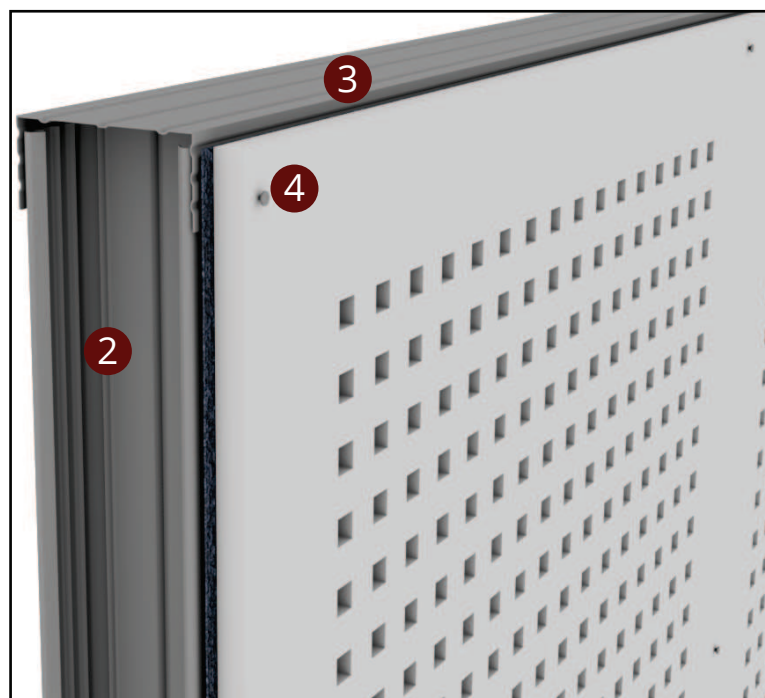

**ACOUSTIC GYPSUM BOARD FULL PLATE
WALL SYSTEMS**

SYSTEM VIEW

FRONT VIEW

BACK VIEW

- 1 Acoustic Gypsum Board
- 2 Wall C Profile
- 3 Wall U Profile
- 4 Screw
- 5 Acoustic Fabric

SYSTEM VIEW

SYSTEM SECTION DETAIL

PLATE DETAILS AND SIZES

3x3mm Square

6mm Circular

10x10mm Square

PLATE DETAILS AND SIZES

12x12mm Square

12mm Circular

8-12mm Circular