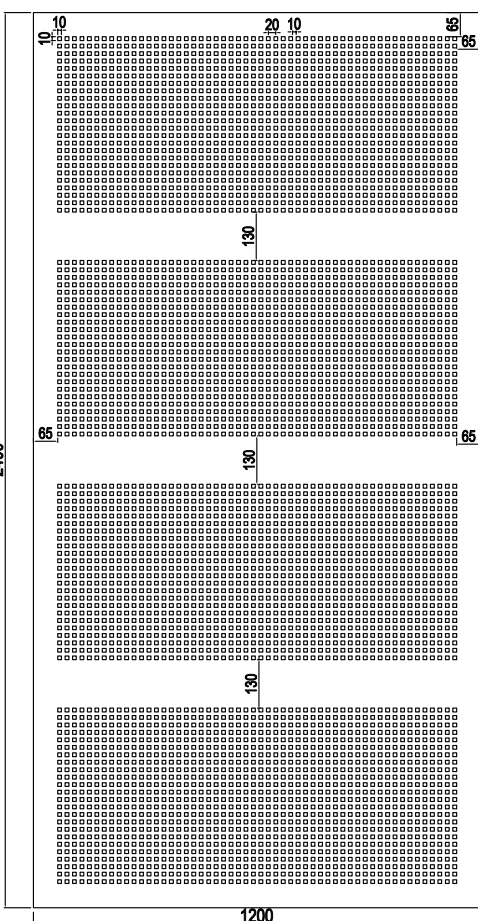

**ACOUSTIC GYPSUM BOARD FULL PLATE
WALL SYSTEMS**

SYSTEM VIEW

FRONT VIEW

BACK VIEW

- 1 Acoustic Gypsum Board
- 2 Wall C Profile
- 3 Wall U Profile
- 4 Screw
- 5 Acoustic Fabric

SYSTEM VIEW

SYSTEM SECTION DETAIL

PLATE DETAILS AND SIZES

3x3mm Square

6mm Circular

10x10mm Square

PLATE DETAILS AND SIZES

12x12mm Square

12mm Circular

8-12mm Circular

15mm Circular

PLAKA DETAYLARI VE EBATLAR

8-15-20mm Circular

↔ EBAT
↔ SIZE

🔥 YANGIN SINIFI
FIRE PERFORMANCE

♻️ GERİ DÖNÜŞÜM
RECYCLED CONTENT

🔊 SES EMİLİMİ
SOUND ABSORPTION (NRC)

📐 YÜZEY
SURFACE