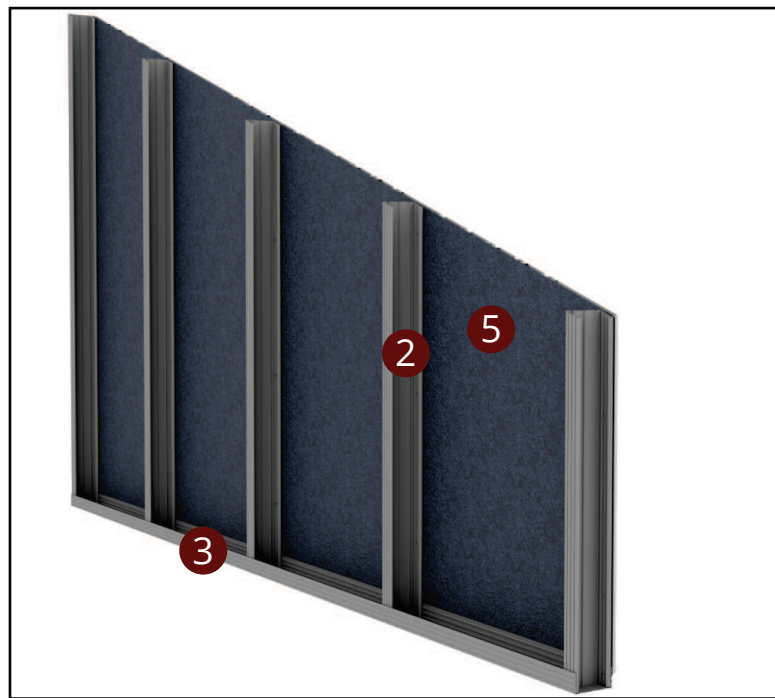

**ACOUSTIC GYPSUM BOARD FULL PLATE
WALL SYSTEMS**

SYSTEM VIEW

FRONT VIEW

BACK VIEW

- 1 Acoustic Gypsum Board
- 2 Wall C Profile
- 3 Wall U Profile
- 4 Screw
- 5 Acoustic Fabric

SYSTEM VIEW

SYSTEM SECTION DETAIL

PLATE DETAILS AND SIZES

3x3mm Square

6mm Circular

10x10mm Square

PLATE DETAILS AND SIZES

12x12mm Square

12mm Circular

8-12mm Circular