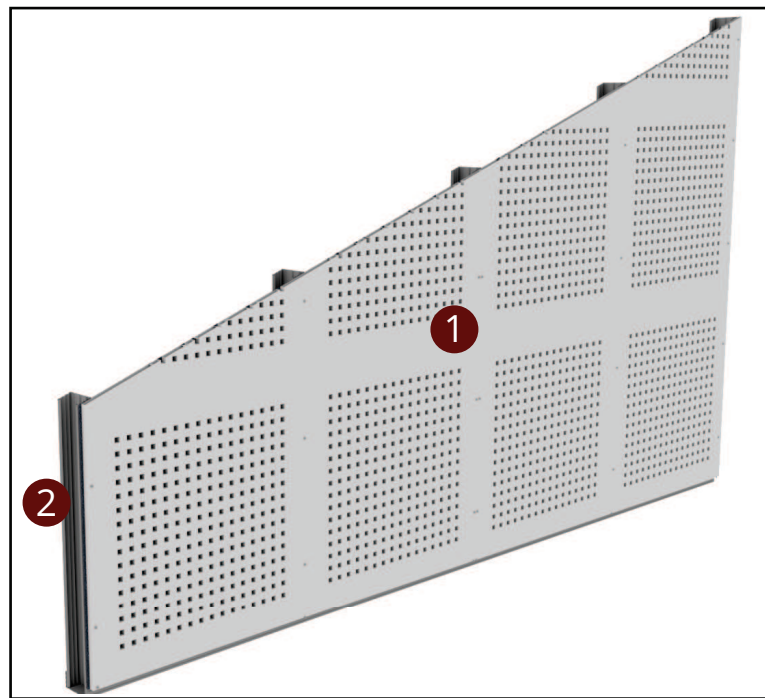

**ACOUSTIC GYPSUM BOARD FULL PLATE
WALL SYSTEMS**

SYSTEM VIEW

FRONT VIEW

BACK VIEW

- 1 Acoustic Gypsum Board
- 2 Wall C Profile
- 3 Wall U Profile
- 4 Screw
- 5 Acoustic Fabric

SYSTEM VIEW

SYSTEM SECTION DETAIL

PLATE DETAILS AND SIZES

3x3mm Square

6mm Circular

10x10mm Square

PLATE DETAILS AND SIZES

12x12mm Square

12mm Circular

8-12mm Circular