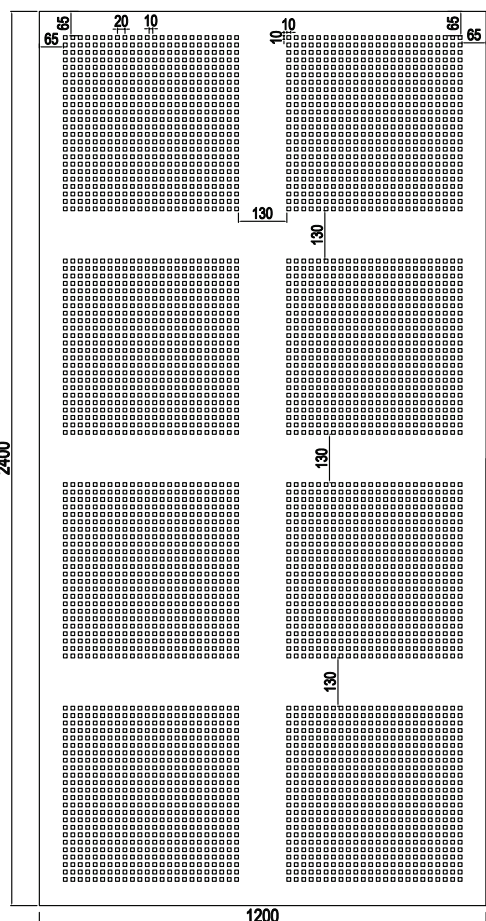

**ACOUSTIC GYPSUM BOARD FULL PLATE
WALL SYSTEMS**

SYSTEM VIEW

FRONT VIEW

BACK VIEW

- 1 Acoustic Gypsum Board
- 2 Wall C Profile
- 3 Wall U Profile
- 4 Screw
- 5 Acoustic Fabric

SYSTEM VIEW

SYSTEM SECTION DETAIL

PLATE DETAILS AND SIZES

3x3mm Square

6mm Circular

10x10mm Square

PLATE DETAILS AND SIZES

12x12mm Square

12mm Circular

8-12mm Circular

15mm Circular

PLAKA DETAYLARI VE EBATLAR

8-15-20mm Circular

↔ EBAT
↔ SIZE

🔥 YANGIN SINIFI
FIRE PERFORMANCE

♻️ GERİ DÖNÜŞÜM
RECYCLED CONTENT

🔊 SES EMİLİMİ
SOUND ABSORPTION (NRC)

📐 YÜZEY
SURFACE