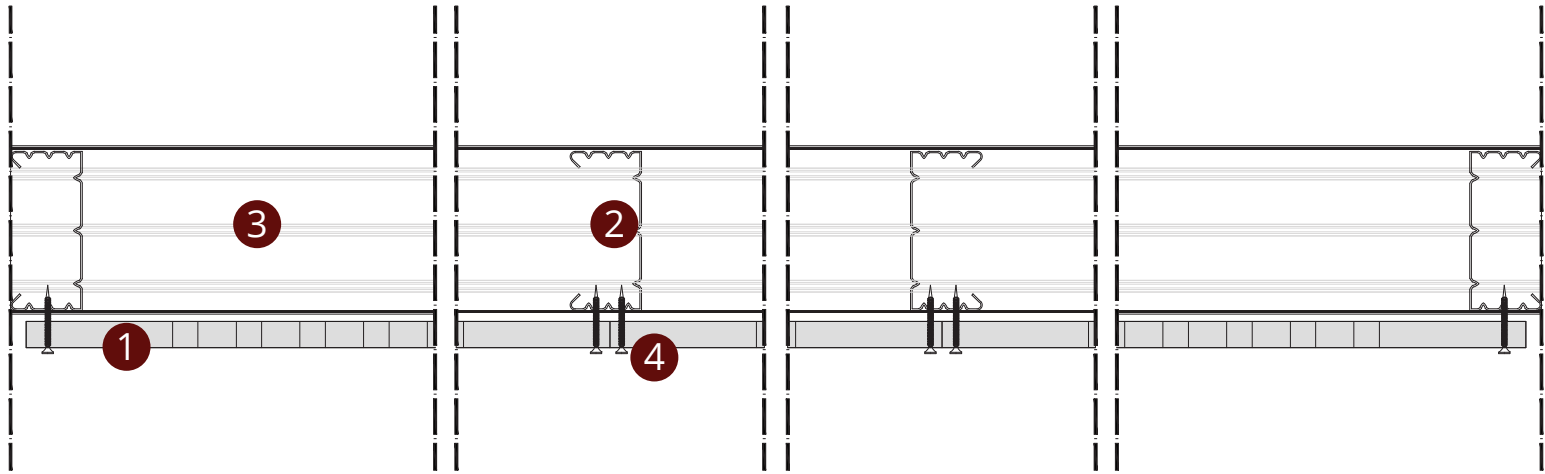

**ACOUSTIC GYPSUM BOARD FULL PLATE
WALL SYSTEMS**

SYSTEM VIEW

FRONT VIEW

BACK VIEW

- 1 Acoustic Gypsum Board
- 2 Wall C Profile
- 3 Wall U Profile
- 4 Screw
- 5 Acoustic Fabric

SYSTEM VIEW

SYSTEM SECTION DETAIL

PLATE DETAILS AND SIZES

3x3mm Square

6mm Circular

10x10mm Square

PLATE DETAILS AND SIZES

12x12mm Square

12mm Circular

8-12mm Circular