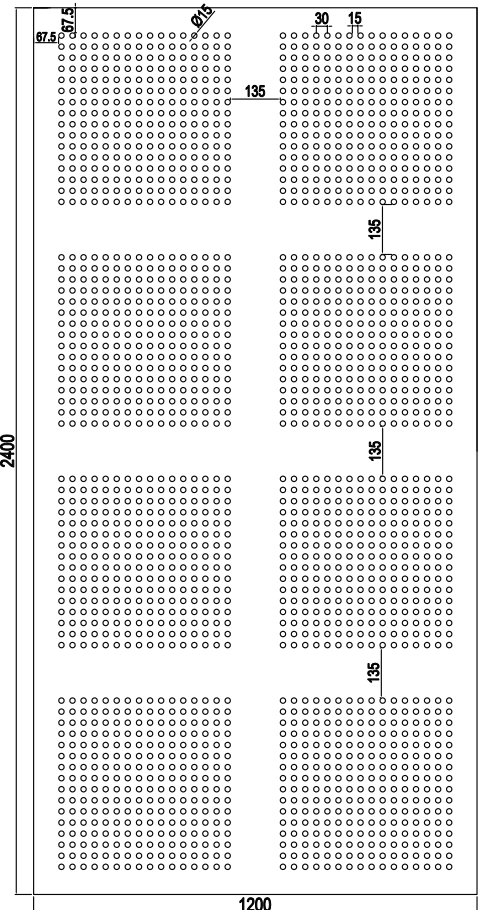

**ACOUSTIC GYPSUM BOARD FULL PLATE
WALL SYSTEMS**

SYSTEM VIEW

FRONT VIEW

BACK VIEW

- 1 Acoustic Gypsum Board
- 2 Wall C Profile
- 3 Wall U Profile
- 4 Screw
- 5 Acoustic Fabric

SYSTEM VIEW

SYSTEM SECTION DETAIL

PLATE DETAILS AND SIZES

3x3mm Square

6mm Circular

10x10mm Square

PLATE DETAILS AND SIZES

12x12mm Square

12mm Circular

8-12mm Circular

15mm Circular

PLAKA DETAYLARI VE EBATLAR

8-15-20mm Circular

↔ EBAT
↔ SIZE

🔥 YANGIN SINIFI
FIRE PERFORMANCE

♻️ GERİ DÖNÜŞÜM
RECYCLED CONTENT

🔊 SES EMİLİMİ
SOUND ABSORPTION (NRC)

📐 YÜZEY
SURFACE