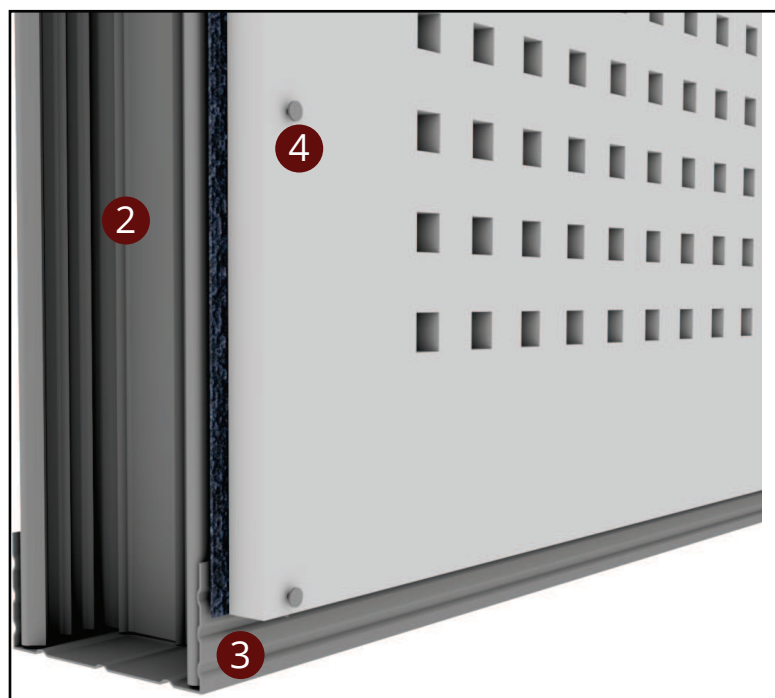

**ACOUSTIC GYPSUM BOARD FULL PLATE
WALL SYSTEMS**

SYSTEM VIEW

FRONT VIEW

BACK VIEW

- 1 Acoustic Gypsum Board
- 2 Wall C Profile
- 3 Wall U Profile
- 4 Screw
- 5 Acoustic Fabric

SYSTEM VIEW

SYSTEM SECTION DETAIL

PLATE DETAILS AND SIZES

3x3mm Square

6mm Circular

10x10mm Square

PLATE DETAILS AND SIZES

12x12mm Square

12mm Circular

8-12mm Circular