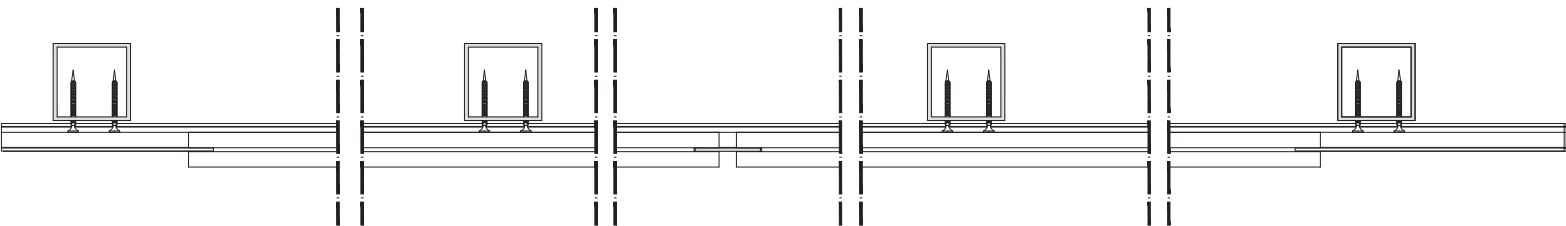

ACOUSTIC WALL SYSTEMS
MODULAR SYSTEM
CONSTANT SYSTEM

SYSTEM 1 - MODULER SYSTEM BACK VIEW

- 1 Acoustic Wooden Full Plate
- 2 Aluminum Top Profile
- 3 Aluminum Middle Profile
- 4 Aluminum Bottom Profile
- 5 Box Profile
- 6 Screw

SYSTEM 1 - MODULER SYSTEM FRONT VIEW

- 1 Acoustic Wooden Full Plate
- 2 Aluminum Top Profile
- 3 Aluminum Middle Profile
- 4 Aluminum Bottom Profile
- 5 Box Profile
- 6 Screw

SYSTEM SECTION DETAIL

SYSTEM 2 - CONSTANT SYSTEM BACK VIEW

- 1 Acoustic Wooden Full Plate
- 2 Wood slat
- 3 Box Profile
- 4 Screw

SİSTEM KESİT DETAYI

SYSTEM 2 - CONSTANT SYSTEM FRONT VIEW

↔ EBAT
↔ SIZE

🔥 YANGIN SINIFI
FIRE PERFORMANCE

♻️ GERİ DÖNÜŞÜM
RECYCLED CONTENT