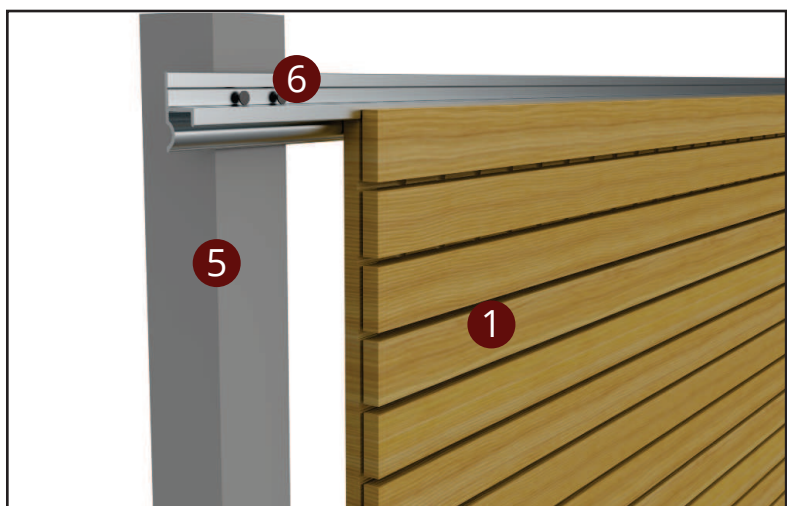

ACOUSTIC WALL SYSTEMS
MODULAR SYSTEM
CONSTANT SYSTEM

SYSTEM 1 - MODULER SYSTEM BACK VIEW

- 1 Acoustic Wooden Full Plate
- 2 Aluminum Top Profile
- 3 Aluminum Middle Profile
- 4 Aluminum Bottom Profile
- 5 Box Profile
- 6 Screw

SYSTEM 1 - MODULER SYSTEM FRONT VIEW

- 1 Acoustic Wooden Full Plate
- 2 Aluminum Top Profile
- 3 Aluminum Middle Profile
- 4 Aluminum Bottom Profile
- 5 Box Profile
- 6 Screw

SYSTEM SECTION DETAIL

SYSTEM 2 - CONSTANT SYSTEM BACK VIEW

- 1 Acoustic Wooden Full Plate
- 2 Wood slat
- 3 Box Profile
- 4 Screw

SİSTEM KESİT DETAYI

SYSTEM 2 - CONSTANT SYSTEM FRONT VIEW

↔ EBAT
↔ SIZE

🔥 YANGIN SINIFI
FIRE PERFORMANCE

♻️ GERİ DÖNÜŞÜM
RECYCLED CONTENT