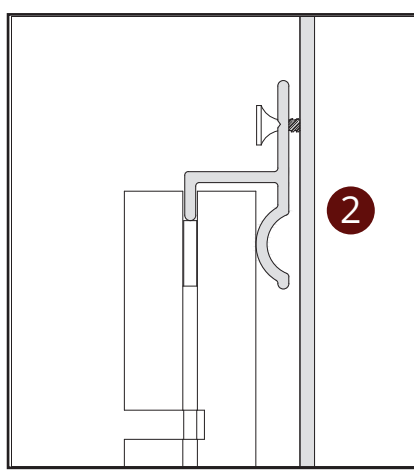

ACOUSTIC WALL SYSTEMS
MODULAR SYSTEM
CONSTANT SYSTEM

SYSTEM 1 - MODULER SYSTEM BACK VIEW

- 1 Acoustic Wooden Full Plate
- 2 Aluminum Top Profile
- 3 Aluminum Middle Profile
- 4 Aluminum Bottom Profile
- 5 Box Profile
- 6 Screw

SYSTEM 1 - MODULER SYSTEM FRONT VIEW

- 1 Acoustic Wooden Full Plate
- 2 Aluminum Top Profile
- 3 Aluminum Middle Profile
- 4 Aluminum Bottom Profile
- 5 Box Profile
- 6 Screw

SYSTEM SECTION DETAIL

SYSTEM 2 - CONSTANT SYSTEM BACK VIEW

- 1 Acoustic Wooden Full Plate
- 2 Wood slat
- 3 Box Profile
- 4 Screw

SİSTEM KESİT DETAYI

SYSTEM 2 - CONSTANT SYSTEM FRONT VIEW

↔ EBAT
↔ SIZE

🔥 YANGIN SINIFI
FIRE PERFORMANCE

♻️ GERİ DÖNÜŞÜM
RECYCLED CONTENT