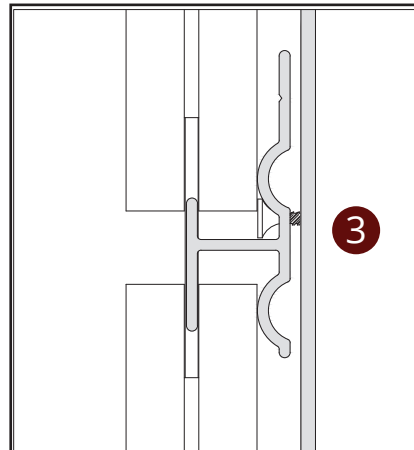

ACOUSTIC WALL SYSTEMS
MODULAR SYSTEM
CONSTANT SYSTEM

SYSTEM 1 - MODULER SYSTEM BACK VIEW

- 1 Acoustic Wooden Full Plate
- 2 Aluminum Top Profile
- 3 Aluminum Middle Profile
- 4 Aluminum Bottom Profile
- 5 Box Profile
- 6 Screw

SYSTEM 1 - MODULER SYSTEM FRONT VIEW

- 1 Acoustic Wooden Full Plate
- 2 Aluminum Top Profile
- 3 Aluminum Middle Profile
- 4 Aluminum Bottom Profile
- 5 Box Profile
- 6 Screw

SYSTEM SECTION DETAIL

SYSTEM 2 - CONSTANT SYSTEM BACK VIEW

- 1 Acoustic Wooden Full Plate
- 2 Wood slat
- 3 Box Profile
- 4 Screw

SİSTEM KESİT DETAYI

SYSTEM 2 - CONSTANT SYSTEM FRONT VIEW

↔ EBAT
↔ SIZE

🔥 YANGIN SINIFI
FIRE PERFORMANCE

♻️ GERİ DÖNÜŞÜM
RECYCLED CONTENT