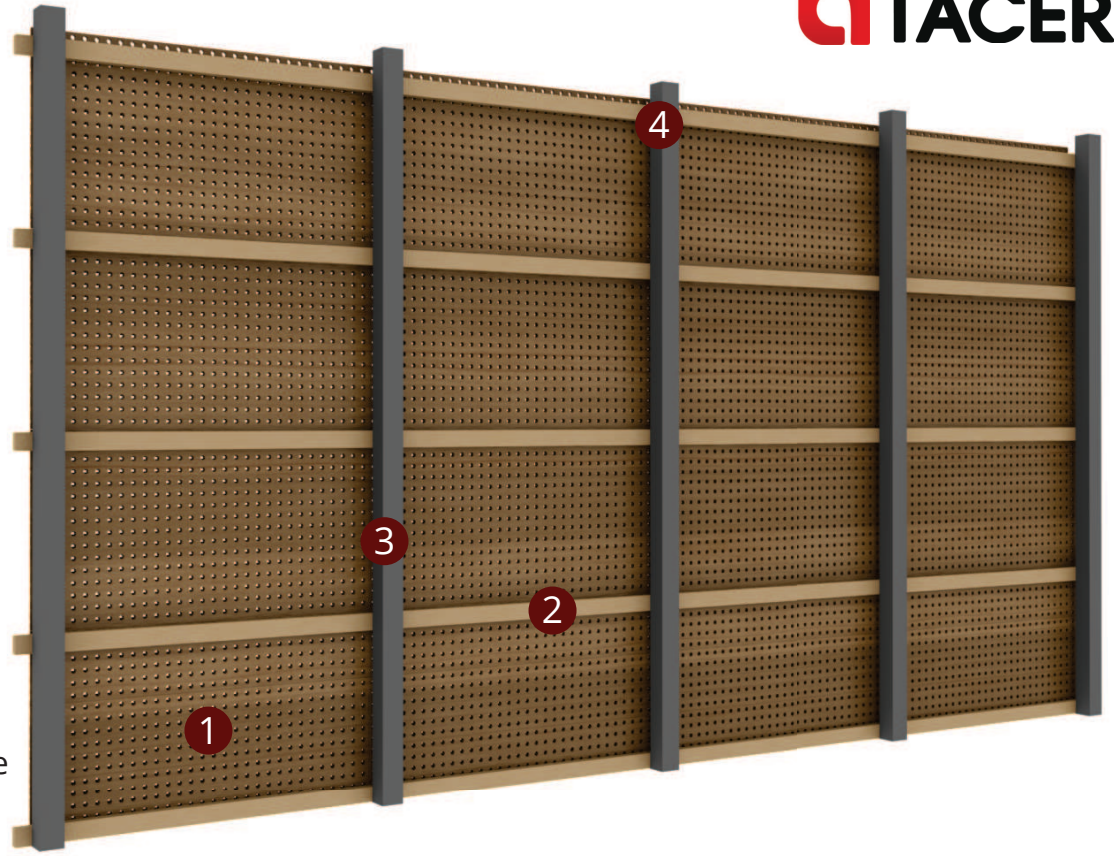

ACOUSTIC WALL SYSTEMS
MODULAR SYSTEM
CONSTANT SYSTEM

SYSTEM 1 - MODULER SYSTEM BACK VIEW

- 1 Acoustic Wooden Full Plate
- 2 Aluminum Top Profile
- 3 Aluminum Middle Profile
- 4 Aluminum Bottom Profile
- 5 Box Profile
- 6 Screw

SYSTEM 1 - MODULER SYSTEM FRONT VIEW

- 1 Acoustic Wooden Full Plate
- 2 Aluminum Top Profile
- 3 Aluminum Middle Profile
- 4 Aluminum Bottom Profile
- 5 Box Profile
- 6 Screw

SYSTEM SECTION DETAIL

SYSTEM 2 - CONSTANT SYSTEM BACK VIEW

- 1 Acoustic Wooden Full Plate
- 2 Wood slat
- 3 Box Profile
- 4 Screw

SİSTEM KESİT DETAYI

SYSTEM 2 - CONSTANT SYSTEM FRONT VIEW

↔ EBAT
↔ SIZE

🔥 YANGIN SINIFI
FIRE PERFORMANCE

♻️ GERİ DÖNÜŞÜM
RECYCLED CONTENT