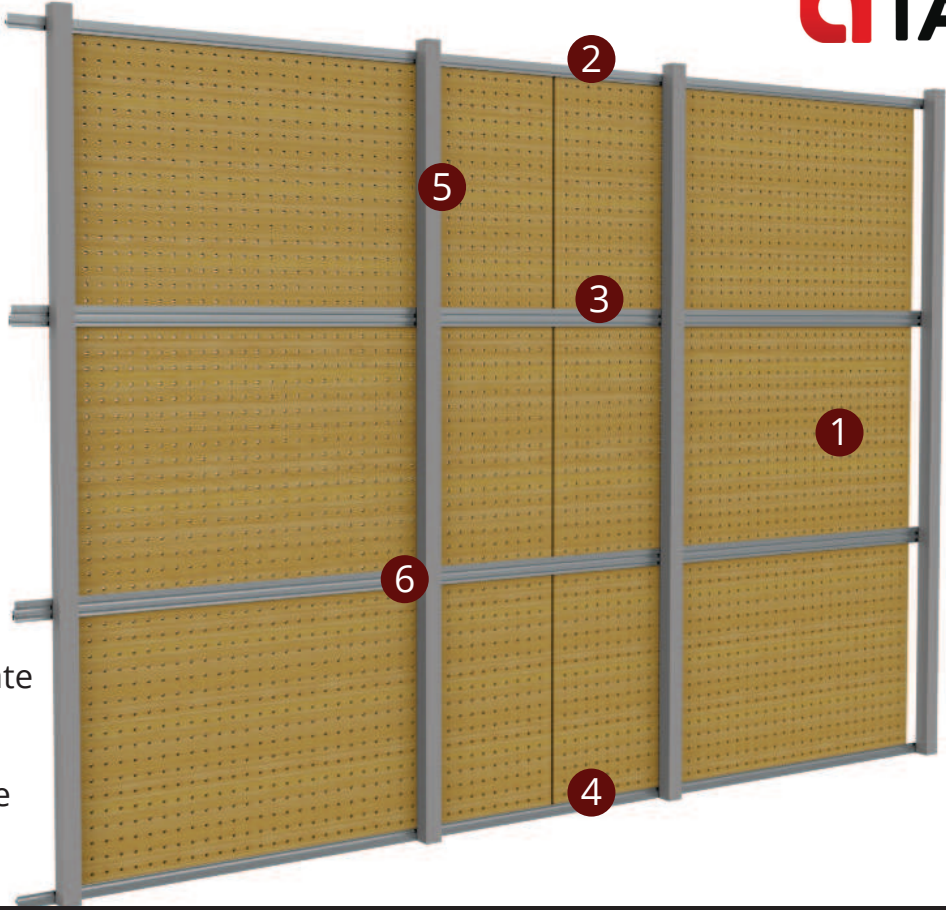

ACOUSTIC WALL SYSTEMS
MODULAR SYSTEM
CONSTANT SYSTEM

SYSTEM 1 - MODULER SYSTEM BACK VIEW

- 1 Acoustic Wooden Full Plate
- 2 Aluminum Top Profile
- 3 Aluminum Middle Profile
- 4 Aluminum Bottom Profile
- 5 Box Profile
- 6 Screw

SYSTEM 1 - MODULER SYSTEM FRONT VIEW

- 1 Acoustic Wooden Full Plate
- 2 Aluminum Top Profile
- 3 Aluminum Middle Profile
- 4 Aluminum Bottom Profile
- 5 Box Profile
- 6 Screw

SYSTEM SECTION DETAIL

SYSTEM 2 - CONSTANT SYSTEM BACK VIEW

- 1 Acoustic Wooden Full Plate
- 2 Wood slat
- 3 Box Profile
- 4 Screw

SİSTEM KESİT DETAYI

SYSTEM 2 - CONSTANT SYSTEM FRONT VIEW

↔ EBAT
↔ SIZE

🔥 YANGIN SINIFI
FIRE PERFORMANCE

♻️ GERİ DÖNÜŞÜM
RECYCLED CONTENT