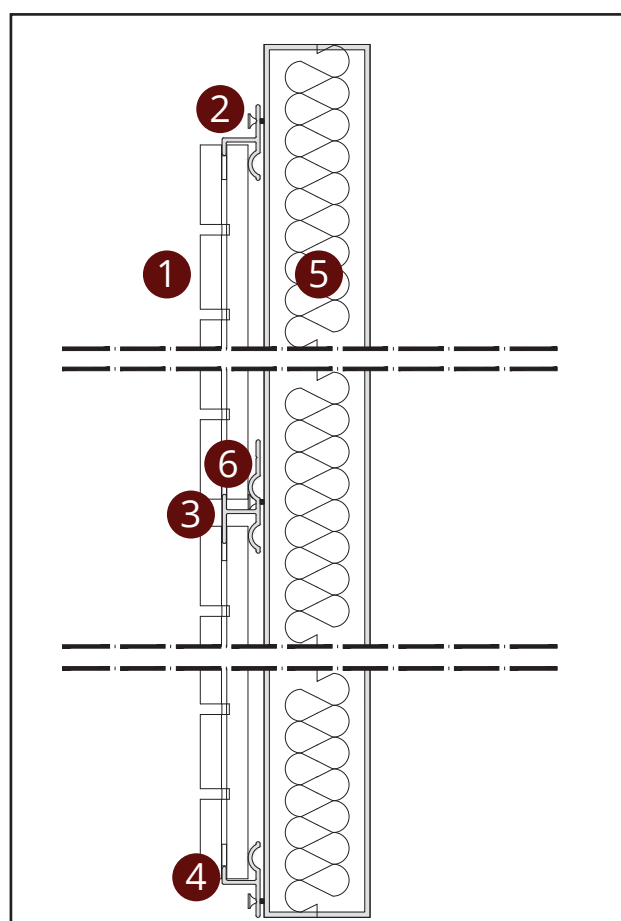

ACOUSTIC WALL SYSTEMS
MODULAR SYSTEM
CONSTANT SYSTEM

SYSTEM 1 - MODULER SYSTEM BACK VIEW

- 1 Acoustic Wooden Full Plate
- 2 Aluminum Top Profile
- 3 Aluminum Middle Profile
- 4 Aluminum Bottom Profile
- 5 Box Profile
- 6 Screw

SYSTEM 1 - MODULER SYSTEM FRONT VIEW

- 1 Acoustic Wooden Full Plate
- 2 Aluminum Top Profile
- 3 Aluminum Middle Profile
- 4 Aluminum Bottom Profile
- 5 Box Profile
- 6 Screw

SYSTEM SECTION DETAIL

SYSTEM 2 - CONSTANT SYSTEM BACK VIEW

- 1 Acoustic Wooden Full Plate
- 2 Wood slat
- 3 Box Profile
- 4 Screw

SİSTEM KESİT DETAYI

SYSTEM 2 - CONSTANT SYSTEM FRONT VIEW

↔ EBAT
↔ SIZE

🔥 YANGIN SINIFI
FIRE PERFORMANCE

♻️ GERİ DÖNÜŞÜM
RECYCLED CONTENT

🔊 SES EMİLİMİ
SOUND ABSORPTION (NRC)

📄 YÜZEY
SURFACE

🏋️ SİSTEM AĞIRLIĞI
SYSTEM WEIGHT

🔪 PERFORASYON
PERFORATION

🏆 KALİTE BELGESİ
QUALITY

CONTACT

tacerakustik

tacerakustik