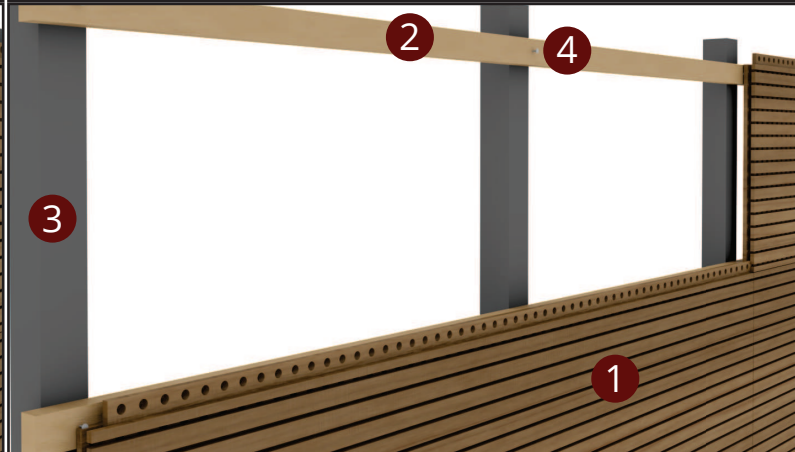

SYSTEM 1 - MODULER SYSTEM FRONT VIEW

- 1 Acoustic Wooden Full Plate
- 2 Aluminum Top Profile
- 3 Aluminum Middle Profile
- 4 Aluminum Bottom Profile
- 5 Box Profile
- 6 Screw

SYSTEM SECTION DETAIL

SYSTEM 2 - CONSTANT SYSTEM BACK VIEW

- 1 Acoustic Wooden Full Plate
- 2 Wood slat
- 3 Box Profile
- 4 Screw

SİSTEM KESİT DETAYI

SYSTEM 2 - CONSTANT SYSTEM FRONT VIEW

↔ EBAT
↔ SIZE

🔥 YANGIN SINIFI
FIRE PERFORMANCE

♻️ GERİ DÖNÜŞÜM
RECYCLED CONTENT