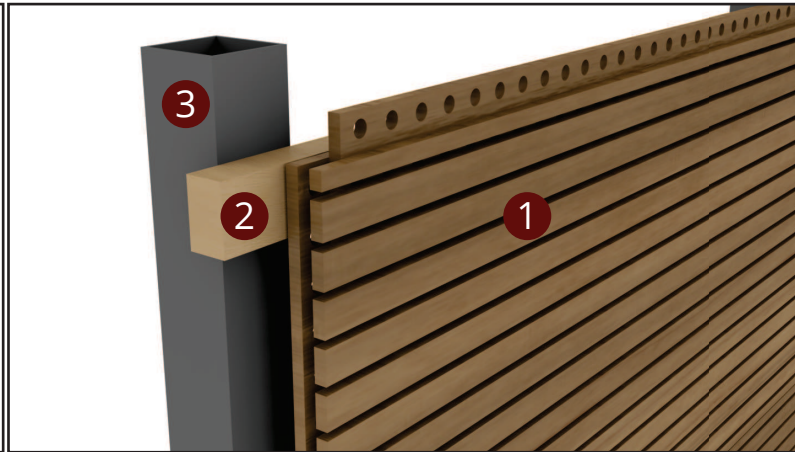

SYSTEM 1 - MODULER SYSTEM FRONT VIEW

- 1 Acoustic Wooden Full Plate
- 2 Aluminum Top Profile
- 3 Aluminum Middle Profile
- 4 Aluminum Bottom Profile
- 5 Box Profile
- 6 Screw

SYSTEM SECTION DETAIL

SYSTEM 2 - CONSTANT SYSTEM BACK VIEW

- 1 Acoustic Wooden Full Plate
- 2 Wood slat
- 3 Box Profile
- 4 Screw

SİSTEM KESİT DETAYI

SYSTEM 2 - CONSTANT SYSTEM FRONT VIEW

↔ EBAT
↔ SIZE

🔥 YANGIN SINIFI
FIRE PERFORMANCE

♻️ GERİ DÖNÜŞÜM
RECYCLED CONTENT