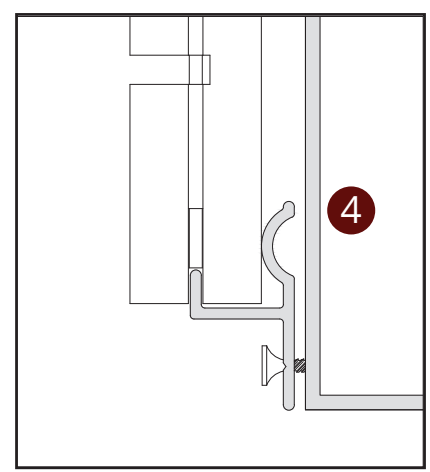

ACOUSTIC WALL SYSTEMS
MODULAR SYSTEM
CONSTANT SYSTEM

SYSTEM 1 - MODULER SYSTEM BACK VIEW

- 1 Acoustic Wooden Full Plate
- 2 Aluminum Top Profile
- 3 Aluminum Middle Profile
- 4 Aluminum Bottom Profile
- 5 Box Profile
- 6 Screw

SYSTEM 1 - MODULER SYSTEM FRONT VIEW

- 1 Acoustic Wooden Full Plate
- 2 Aluminum Top Profile
- 3 Aluminum Middle Profile
- 4 Aluminum Bottom Profile
- 5 Box Profile
- 6 Screw

SYSTEM SECTION DETAIL

SYSTEM 2 - CONSTANT SYSTEM BACK VIEW

- 1 Acoustic Wooden Full Plate
- 2 Wood slat
- 3 Box Profile
- 4 Screw

SİSTEM KESİT DETAYI

SYSTEM 2 - CONSTANT SYSTEM FRONT VIEW

↔ EBAT
↔ SIZE

🔥 YANGIN SINIFI
FIRE PERFORMANCE

♻️ GERİ DÖNÜŞÜM
RECYCLED CONTENT