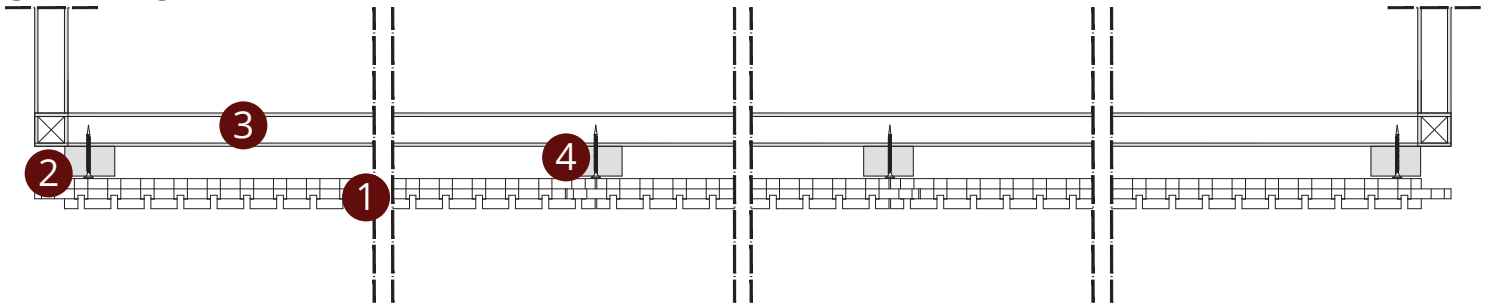

SYSTEM 1 - MODULER SYSTEM FRONT VIEW

- 1 Acoustic Wooden Full Plate
- 2 Aluminum Top Profile
- 3 Aluminum Middle Profile
- 4 Aluminum Bottom Profile
- 5 Box Profile
- 6 Screw

SYSTEM SECTION DETAIL

SYSTEM 2 - CONSTANT SYSTEM BACK VIEW

- 1 Acoustic Wooden Full Plate
- 2 Wood slat
- 3 Box Profile
- 4 Screw

SİSTEM KESİT DETAYI

SYSTEM 2 - CONSTANT SYSTEM FRONT VIEW

↔ EBAT
↔ SIZE

🔥 YANGIN SINIFI
FIRE PERFORMANCE

♻️ GERİ DÖNÜŞÜM
RECYCLED CONTENT