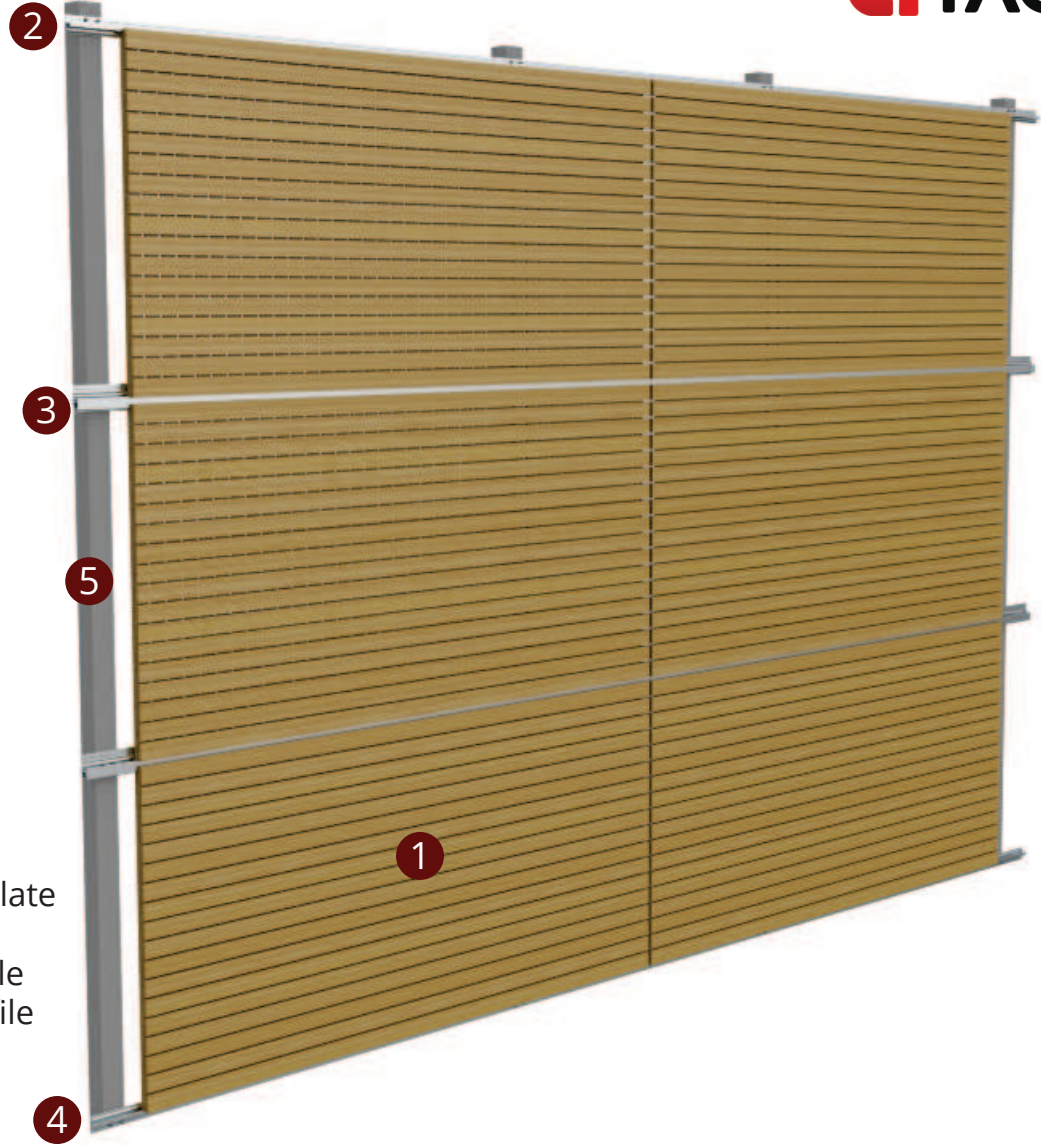

ACOUSTIC WALL SYSTEMS
MODULAR SYSTEM
CONSTANT SYSTEM

SYSTEM 1 - MODULER SYSTEM BACK VIEW

- 1 Acoustic Wooden Full Plate
- 2 Aluminum Top Profile
- 3 Aluminum Middle Profile
- 4 Aluminum Bottom Profile
- 5 Box Profile
- 6 Screw

SYSTEM 1 - MODULER SYSTEM FRONT VIEW

- 1 Acoustic Wooden Full Plate
- 2 Aluminum Top Profile
- 3 Aluminum Middle Profile
- 4 Aluminum Bottom Profile
- 5 Box Profile
- 6 Screw

SYSTEM SECTION DETAIL

SYSTEM 2 - CONSTANT SYSTEM BACK VIEW

- 1 Acoustic Wooden Full Plate
- 2 Wood slat
- 3 Box Profile
- 4 Screw

SİSTEM KESİT DETAYI

SYSTEM 2 - CONSTANT SYSTEM FRONT VIEW

↔ EBAT
↔ SIZE

🔥 YANGIN SINIFI
FIRE PERFORMANCE

♻️ GERİ DÖNÜŞÜM
RECYCLED CONTENT