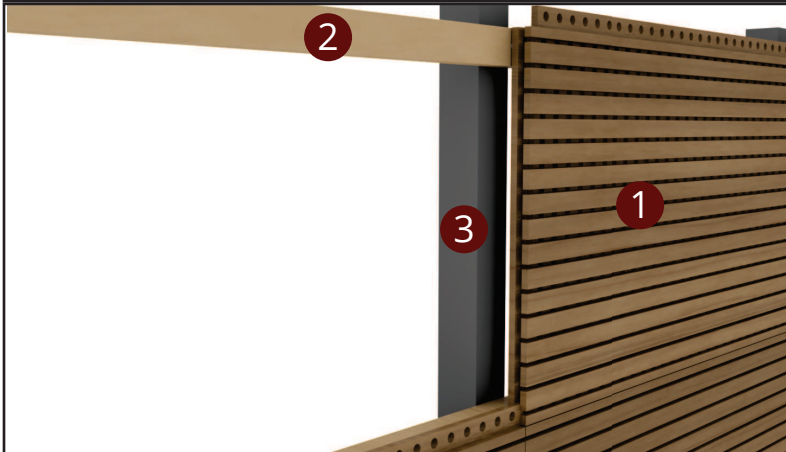

SYSTEM 1 - MODULER SYSTEM FRONT VIEW

- 1 Acoustic Wooden Full Plate
- 2 Aluminum Top Profile
- 3 Aluminum Middle Profile
- 4 Aluminum Bottom Profile
- 5 Box Profile
- 6 Screw

SYSTEM SECTION DETAIL

SYSTEM 2 - CONSTANT SYSTEM BACK VIEW

- 1 Acoustic Wooden Full Plate
- 2 Wood slat
- 3 Box Profile
- 4 Screw

SİSTEM KESİT DETAYI

SYSTEM 2 - CONSTANT SYSTEM FRONT VIEW

↔ EBAT
↔ SIZE

🔥 YANGIN SINIFI
FIRE PERFORMANCE

♻️ GERİ DÖNÜŞÜM
RECYCLED CONTENT