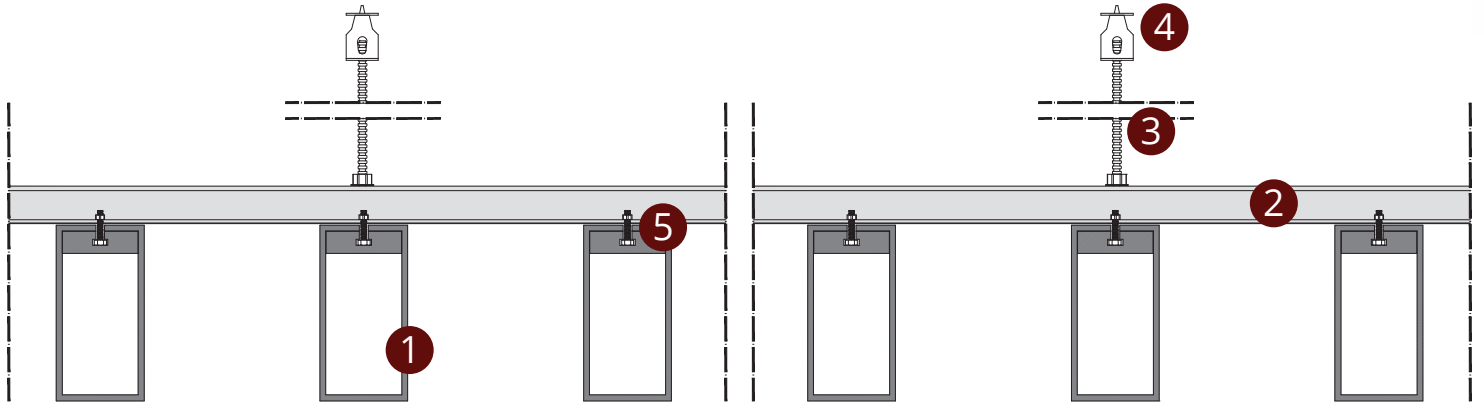

WOODEN BAFFLE

SYSTEM VIEW NON-PERFORATED BAFFLE

- 1 Wooden Baffle Profile
- 2 Carrier Profile
- 3 Hanger Rod
- 4 Rod Peg
- 5 Bolt-Nut

SYSTEM SECTION DETAIL

SYSTEM VIEW

PERFORATED BAFFLE

- 1 Wooden Baffle Profile
- 2 Carrier Profile
- 3 Insulation Material
- 4 Hanger Rod
- 5 Rod Peg
- 6 Bolt-Nut

SYSTEM SECTION DETAIL

↔ EBAT
↔ SIZE

🔥 YANGIN SINIFI
FIRE PERFORMANCE

♻️ GERİ DÖNÜŞÜM
RECYCLED CONTENT

🔊 SES EMİLİMİ
SOUND ABSORPTION (NRC)

🏠 YÜZEY
SURFACE

📏 SİSTEM AĞIRLIĞI
SYSTEM WEIGHT

🔪 PERFORASYON
PERFORATION