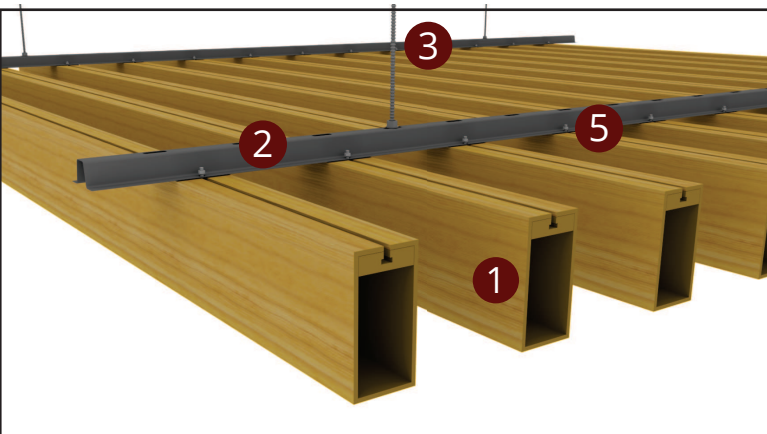

WOODEN BAFFLE

SYSTEM VIEW NON-PERFORATED BAFFLE

- 1 Wooden Baffle Profile
- 2 Carrier Profile
- 3 Hanger Rod
- 4 Rod Peg
- 5 Bolt-Nut

SYSTEM SECTION DETAIL

SYSTEM VIEW

PERFORATED BAFFLE

- 1 Wooden Baffle Profile
- 2 Carrier Profile
- 3 Insulation Material
- 4 Hanger Rod
- 5 Rod Peg
- 6 Bolt-Nut

SYSTEM SECTION DETAIL

↔ EBAT
↔ SIZE

🔥 YANGIN SINIFI
FIRE PERFORMANCE

♻️ GERİ DÖNÜŞÜM
RECYCLED CONTENT

🔊 SES EMİLİMİ
SOUND ABSORPTION (NRC)

🏠 YÜZEY
SURFACE

📏 SİSTEM AĞIRLIĞI
SYSTEM WEIGHT

🔪 PERFORASYON
PERFORATION