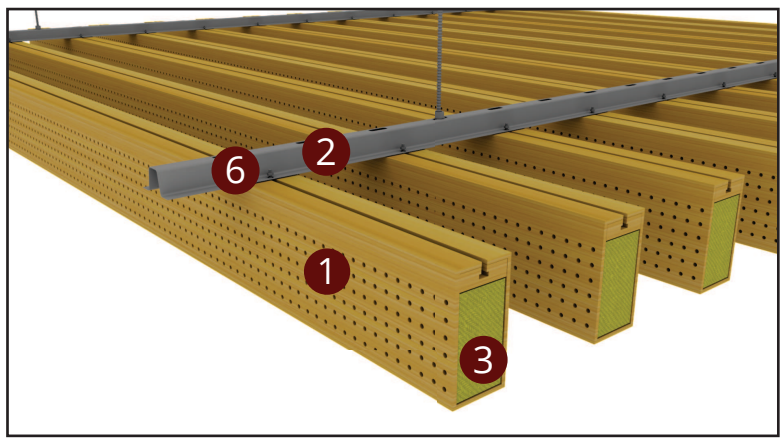

WOODEN BAFFLE

SYSTEM VIEW NON-PERFORATED BAFFLE

- 1 Wooden Baffle Profile
- 2 Carrier Profile
- 3 Hanger Rod
- 4 Rod Peg
- 5 Bolt-Nut

SYSTEM SECTION DETAIL

SYSTEM VIEW

PERFORATED BAFFLE

- 1 Wooden Baffle Profile
- 2 Carrier Profile
- 3 Insulation Material
- 4 Hanger Rod
- 5 Rod Peg
- 6 Bolt-Nut

SYSTEM SECTION DETAIL

↔ EBAT
↔ SIZE

🔥 YANGIN SINIFI
FIRE PERFORMANCE

♻️ GERİ DÖNÜŞÜM
RECYCLED CONTENT

🔊 SES EMİLİMİ
SOUND ABSORPTION (NRC)

🏠 YÜZEY
SURFACE

📏 SİSTEM AĞIRLIĞI
SYSTEM WEIGHT

🔪 PERFORASYON
PERFORATION