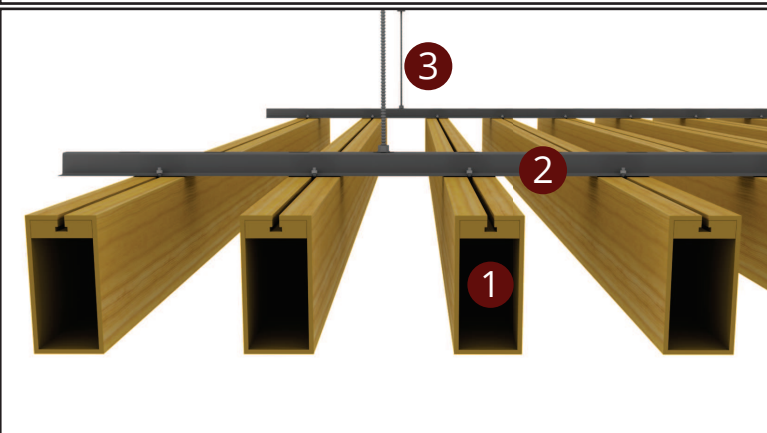

WOODEN BAFFLE

SYSTEM VIEW NON-PERFORATED BAFFLE

- 1 Wooden Baffle Profile
- 2 Carrier Profile
- 3 Hanger Rod
- 4 Rod Peg
- 5 Bolt-Nut

SYSTEM SECTION DETAIL

SYSTEM VIEW

PERFORATED BAFFLE

- 1 Wooden Baffle Profile
- 2 Carrier Profile
- 3 Insulation Material
- 4 Hanger Rod
- 5 Rod Peg
- 6 Bolt-Nut

SYSTEM SECTION DETAIL

↔ EBAT
↔ SIZE

🔥 YANGIN SINIFI
FIRE PERFORMANCE

♻️ GERİ DÖNÜŞÜM
RECYCLED CONTENT

🔊 SES EMİLİMİ
SOUND ABSORPTION (NRC)

🏠 YÜZEY
SURFACE

📏 SİSTEM AĞIRLIĞI
SYSTEM WEIGHT

🔪 PERFORASYON
PERFORATION