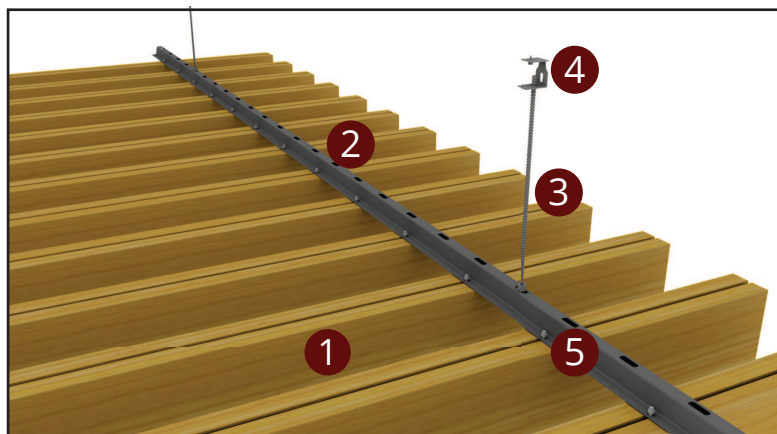

WOODEN BAFFLE

SYSTEM VIEW NON-PERFORATED BAFFLE

- 1 Wooden Baffle Profile
- 2 Carrier Profile
- 3 Hanger Rod
- 4 Rod Peg
- 5 Bolt-Nut

SYSTEM SECTION DETAIL

SYSTEM VIEW

PERFORATED BAFFLE

- 1 Wooden Baffle Profile
- 2 Carrier Profile
- 3 Insulation Material
- 4 Hanger Rod
- 5 Rod Peg
- 6 Bolt-Nut

SYSTEM SECTION DETAIL

↔ EBAT
↔ SIZE

🔥 YANGIN SINIFI
FIRE PERFORMANCE

♻️ GERİ DÖNÜŞÜM
RECYCLED CONTENT

🔊 SES EMİLİMİ
SOUND ABSORPTION (NRC)

🏠 YÜZEY
SURFACE

📏 SİSTEM AĞIRLIĞI
SYSTEM WEIGHT

🔪 PERFORASYON
PERFORATION