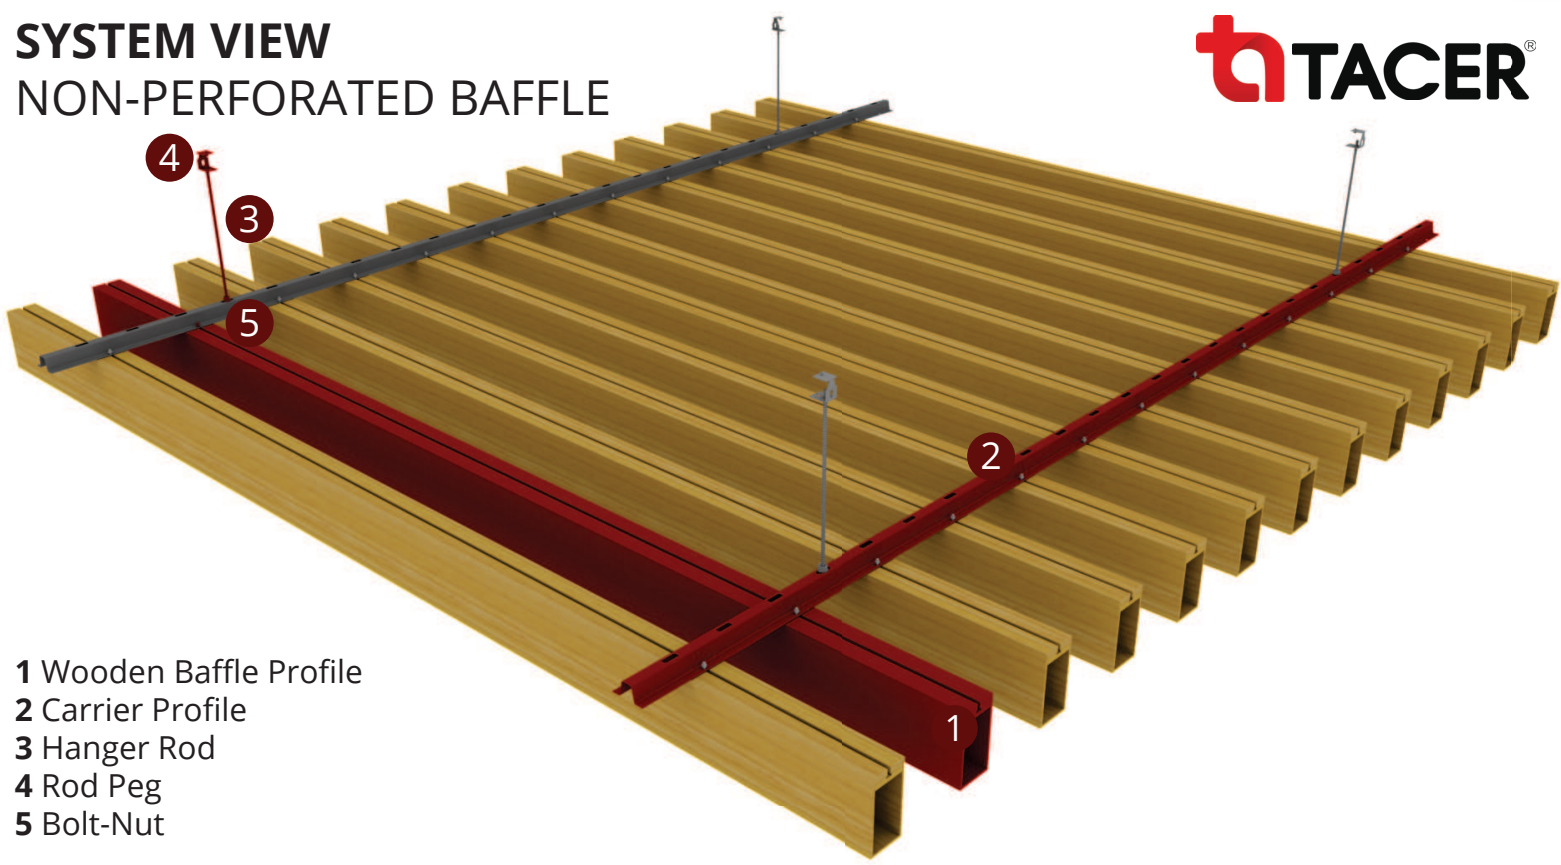

WOODEN BAFFLE

SYSTEM VIEW NON-PERFORATED BAFFLE

- 1 Wooden Baffle Profile
- 2 Carrier Profile
- 3 Hanger Rod
- 4 Rod Peg
- 5 Bolt-Nut

SYSTEM SECTION DETAIL

SYSTEM VIEW

PERFORATED BAFFLE

- 1 Wooden Baffle Profile
- 2 Carrier Profile
- 3 Insulation Material
- 4 Hanger Rod
- 5 Rod Peg
- 6 Bolt-Nut

SYSTEM SECTION DETAIL

↔ EBAT
↔ SIZE

🔥 YANGIN SINIFI
FIRE PERFORMANCE

♻️ GERİ DÖNÜŞÜM
RECYCLED CONTENT

🔊 SES EMİLİMİ
SOUND ABSORPTION (NRC)

🏠 YÜZEY
SURFACE

📏 SİSTEM AĞIRLIĞI
SYSTEM WEIGHT

🔪 PERFORASYON
PERFORATION