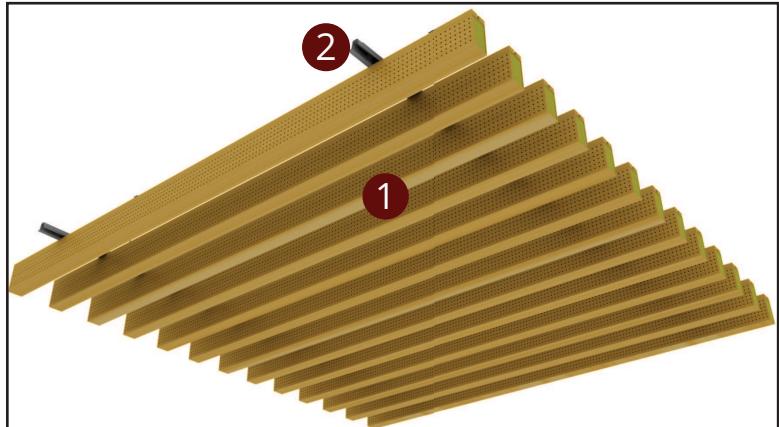

WOODEN BAFFLE

SYSTEM VIEW NON-PERFORATED BAFFLE

- 1 Wooden Baffle Profile
- 2 Carrier Profile
- 3 Hanger Rod
- 4 Rod Peg
- 5 Bolt-Nut

SYSTEM SECTION DETAIL

SYSTEM VIEW

PERFORATED BAFFLE

- 1 Wooden Baffle Profile
- 2 Carrier Profile
- 3 Insulation Material
- 4 Hanger Rod
- 5 Rod Peg
- 6 Bolt-Nut

SYSTEM SECTION DETAIL

↔ EBAT
↔ SIZE

🔥 YANGIN SINIFI
FIRE PERFORMANCE

♻️ GERİ DÖNÜŞÜM
RECYCLED CONTENT

🔊 SES EMİLİMİ
SOUND ABSORPTION (NRC)

🏠 YÜZEY
SURFACE

📏 SİSTEM AĞIRLIĞI
SYSTEM WEIGHT

🔪 PERFORASYON
PERFORATION