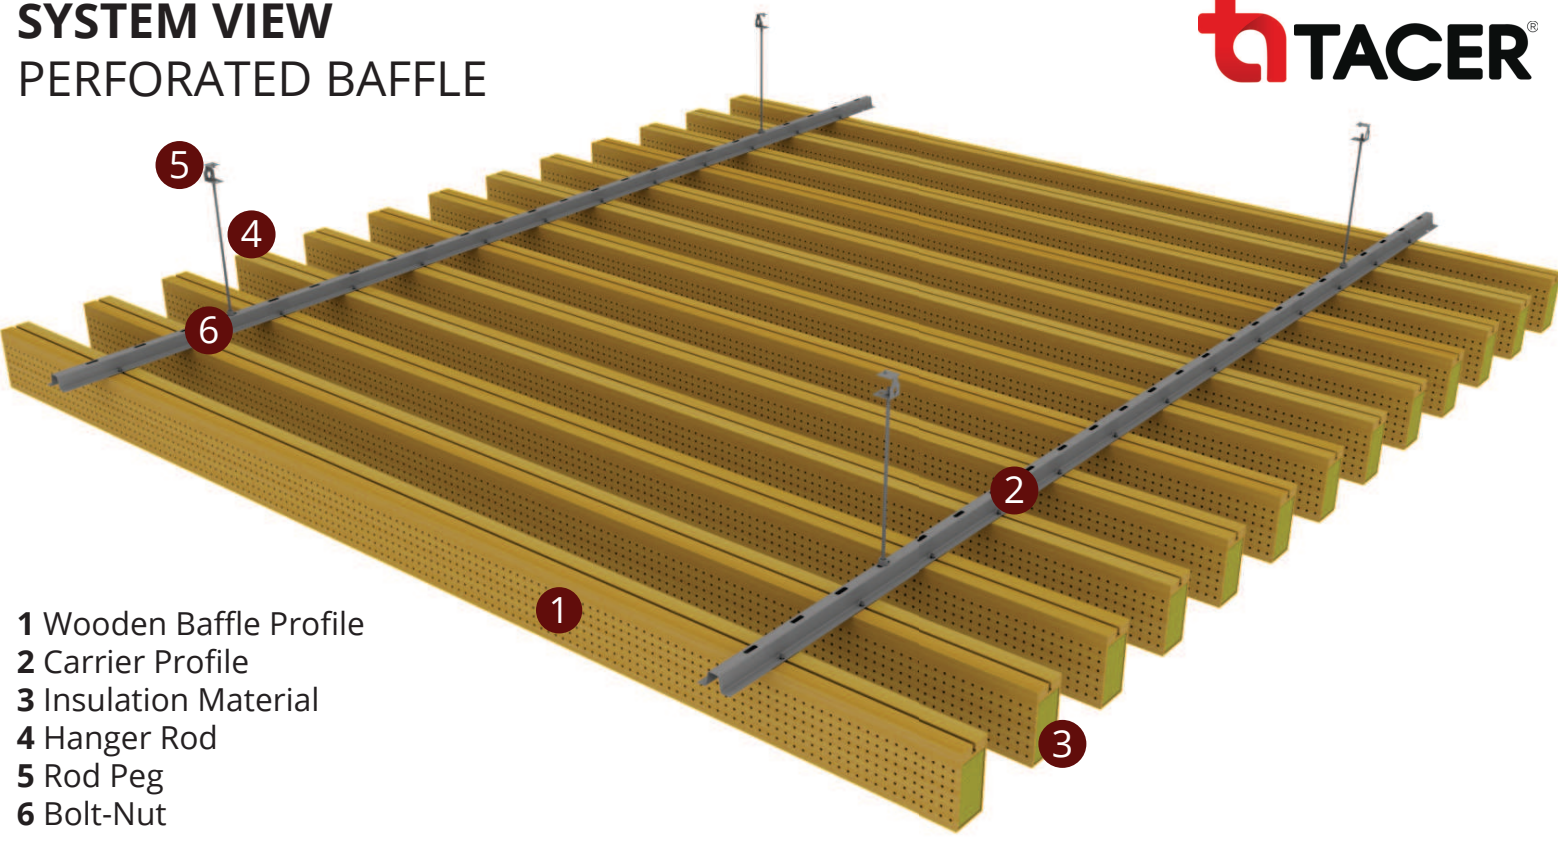

WOODEN BAFFLE

SYSTEM VIEW NON-PERFORATED BAFFLE

- 1 Wooden Baffle Profile
- 2 Carrier Profile
- 3 Hanger Rod
- 4 Rod Peg
- 5 Bolt-Nut

SYSTEM SECTION DETAIL

SYSTEM VIEW

PERFORATED BAFFLE

- 1 Wooden Baffle Profile
- 2 Carrier Profile
- 3 Insulation Material
- 4 Hanger Rod
- 5 Rod Peg
- 6 Bolt-Nut

SYSTEM SECTION DETAIL

↔ EBAT
↔ SIZE

🔥 YANGIN SINIFI
FIRE PERFORMANCE

♻️ GERİ DÖNÜŞÜM
RECYCLED CONTENT

🔊 SES EMİLİMİ
SOUND ABSORPTION (NRC)

🏠 YÜZEY
SURFACE

📏 SİSTEM AĞIRLIĞI
SYSTEM WEIGHT

🔪 PERFORASYON
PERFORATION