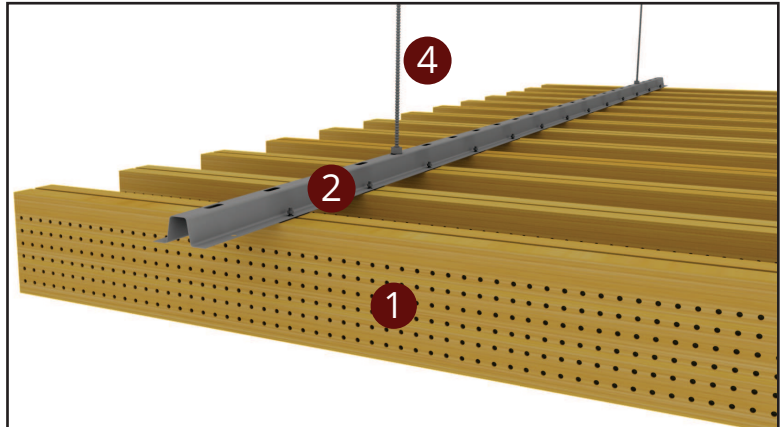

WOODEN BAFFLE

SYSTEM VIEW NON-PERFORATED BAFFLE

- 1 Wooden Baffle Profile
- 2 Carrier Profile
- 3 Hanger Rod
- 4 Rod Peg
- 5 Bolt-Nut

SYSTEM SECTION DETAIL

SYSTEM VIEW

PERFORATED BAFFLE

- 1 Wooden Baffle Profile
- 2 Carrier Profile
- 3 Insulation Material
- 4 Hanger Rod
- 5 Rod Peg
- 6 Bolt-Nut

SYSTEM SECTION DETAIL

↔ EBAT
↔ SIZE

🔥 YANGIN SINIFI
FIRE PERFORMANCE

♻️ GERİ DÖNÜŞÜM
RECYCLED CONTENT

🔊 SES EMİLİMİ
SOUND ABSORPTION (NRC)

🏠 YÜZEY
SURFACE

📏 SİSTEM AĞIRLIĞI
SYSTEM WEIGHT

🔪 PERFORASYON
PERFORATION