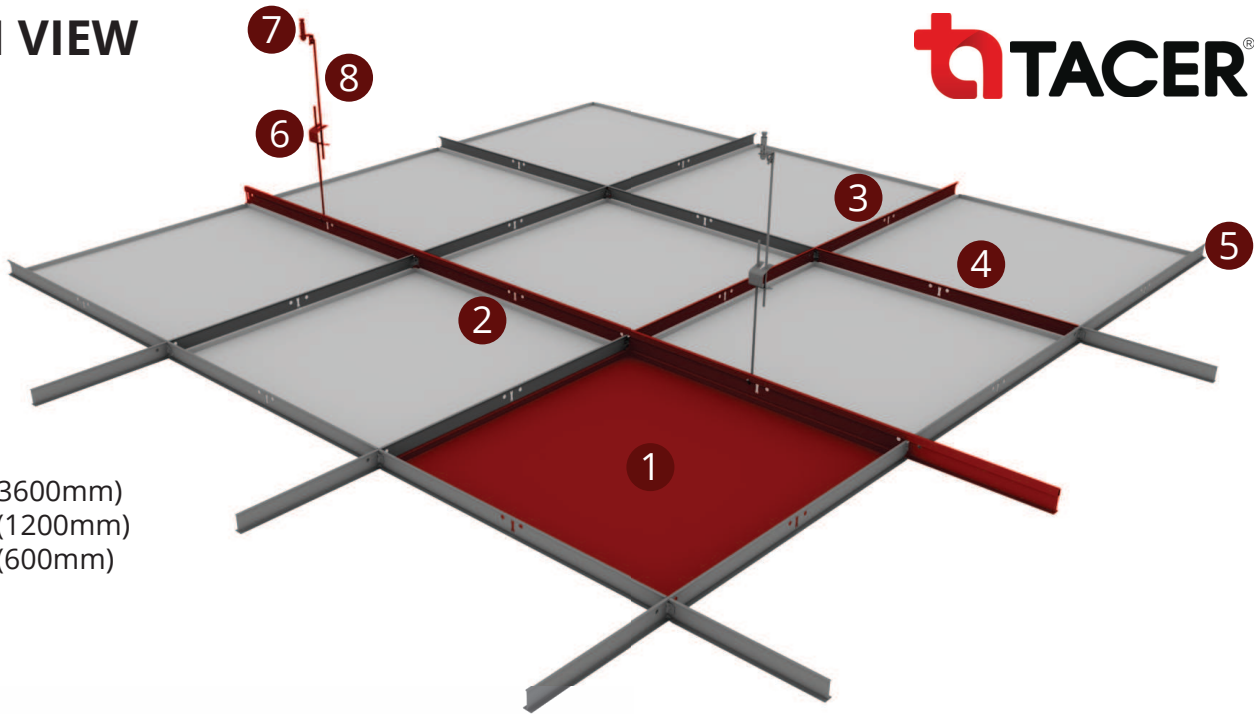

T24 SYSTEM VIEW

- 1 Metal Plate
- 2 T-24 Main Carrier (3600mm)
- 3 T-24 Cross Carrier (1200mm)
- 4 T-24 Cross Carrier (600mm)
- 5 Edge Z Profile
- 6 Hanger Spring
- 7 Steel Screw
- 8 Hanger Wire

SYSTEM SECTION DETAIL