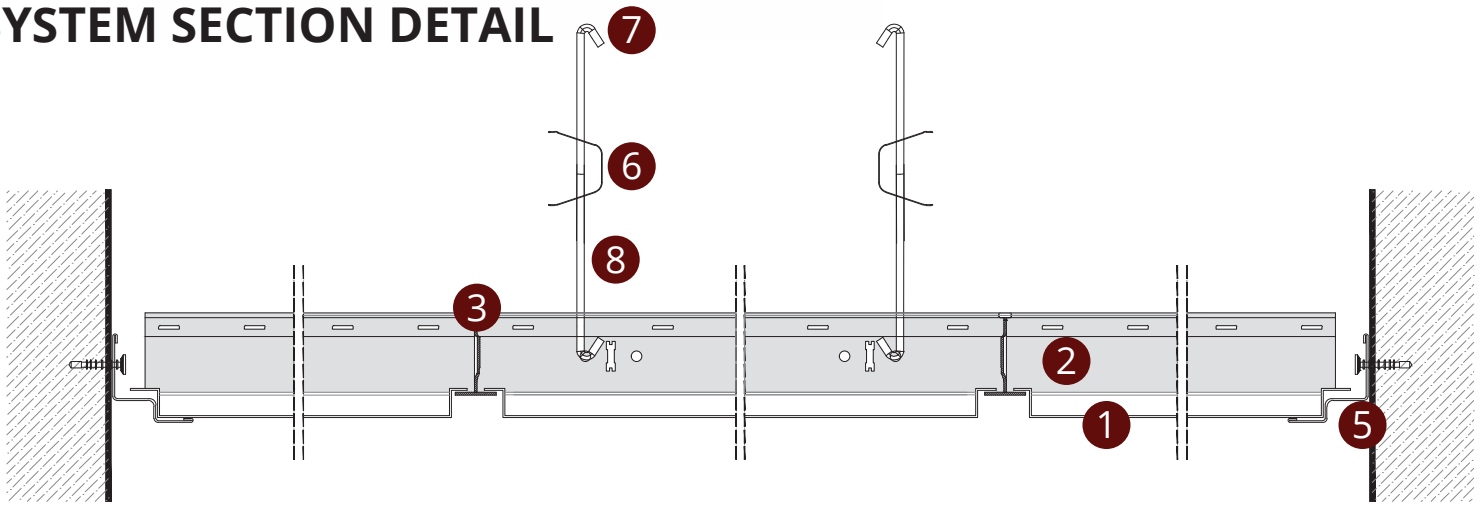

T24 SYSTEM VIEW

- 1 Metal Plate
- 2 T-24 Main Carrier (3600mm)
- 3 T-24 Cross Carrier (1200mm)
- 4 T-24 Cross Carrier (600mm)
- 5 Edge Z Profile
- 6 Hanger Spring
- 7 Steel Screw
- 8 Hanger Wire

SYSTEM SECTION DETAIL