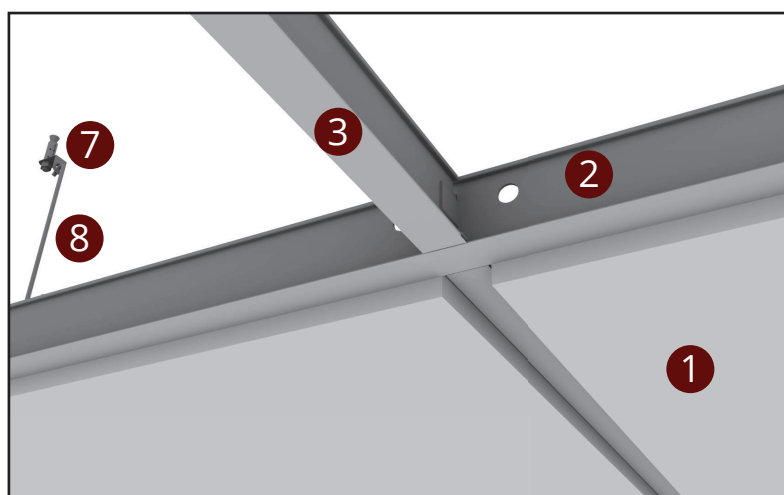

T24 SYSTEM VIEW

- 1 Metal Plate
- 2 T-24 Main Carrier (3600mm)
- 3 T-24 Cross Carrier (1200mm)
- 4 T-24 Cross Carrier (600mm)
- 5 Edge Z Profile
- 6 Hanger Spring
- 7 Steel Screw
- 8 Hanger Wire

SYSTEM SECTION DETAIL