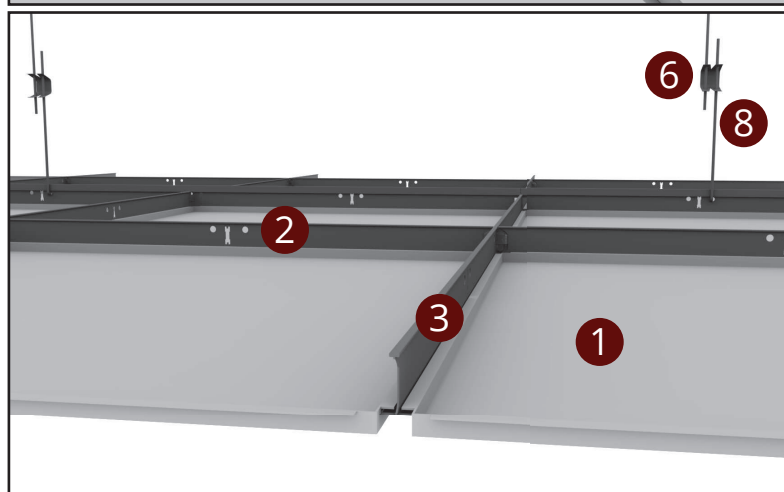

T24 SYSTEM VIEW

- 1 Metal Plate
- 2 T-24 Main Carrier (3600mm)
- 3 T-24 Cross Carrier (1200mm)
- 4 T-24 Cross Carrier (600mm)
- 5 Edge Z Profile
- 6 Hanger Spring
- 7 Steel Screw
- 8 Hanger Wire

SYSTEM SECTION DETAIL

↔ EBAT
↔ SIZE

🔥 YANGIN SINIFI
FIRE PERFORMANCE

♻️ GERİ DÖNÜŞÜM
RECYCLED CONTENT

🔊 SES EMİLİMİ
SOUND ABSORPTION (NRC)

🏠 YÜZEY
SURFACE

🏋️ SİSTEM AĞIRLIĞI
SYSTEM WEIGHT

🔧 PERFORASYON
PERFORATION

🏆 KALİTE BELGESİ
QUALITY