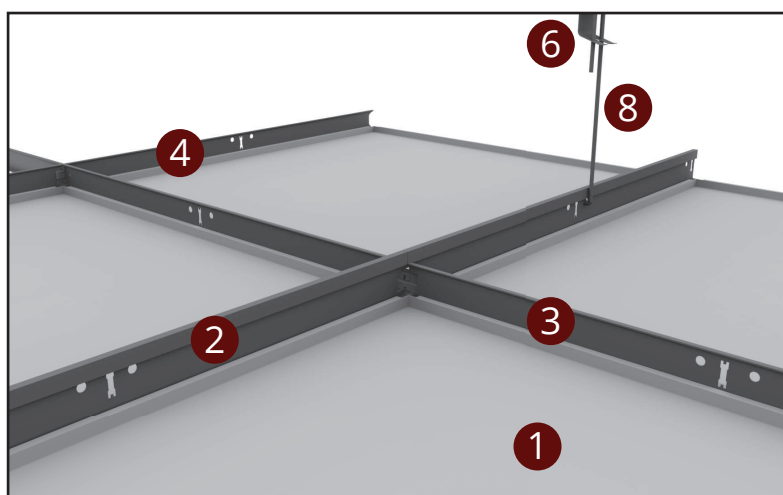

T24 SYSTEM VIEW

- 1 Metal Plate
- 2 T-24 Main Carrier (3600mm)
- 3 T-24 Cross Carrier (1200mm)
- 4 T-24 Cross Carrier (600mm)
- 5 Edge Z Profile
- 6 Hanger Spring
- 7 Steel Screw
- 8 Hanger Wire

SYSTEM SECTION DETAIL

↔ EBAT
↔ SIZE

🔥 YANGIN SINIFI
FIRE PERFORMANCE

♻️ GERİ DÖNÜŞÜM
RECYCLED CONTENT

🔊 SES EMİLİMİ
SOUND ABSORPTION (NRC)

🏠 YÜZEY
SURFACE

🏋️ SİSTEM AĞIRLIĞI
SYSTEM WEIGHT

🔧 PERFORASYON
PERFORATION

🏆 KALİTE BELGESİ
QUALITY