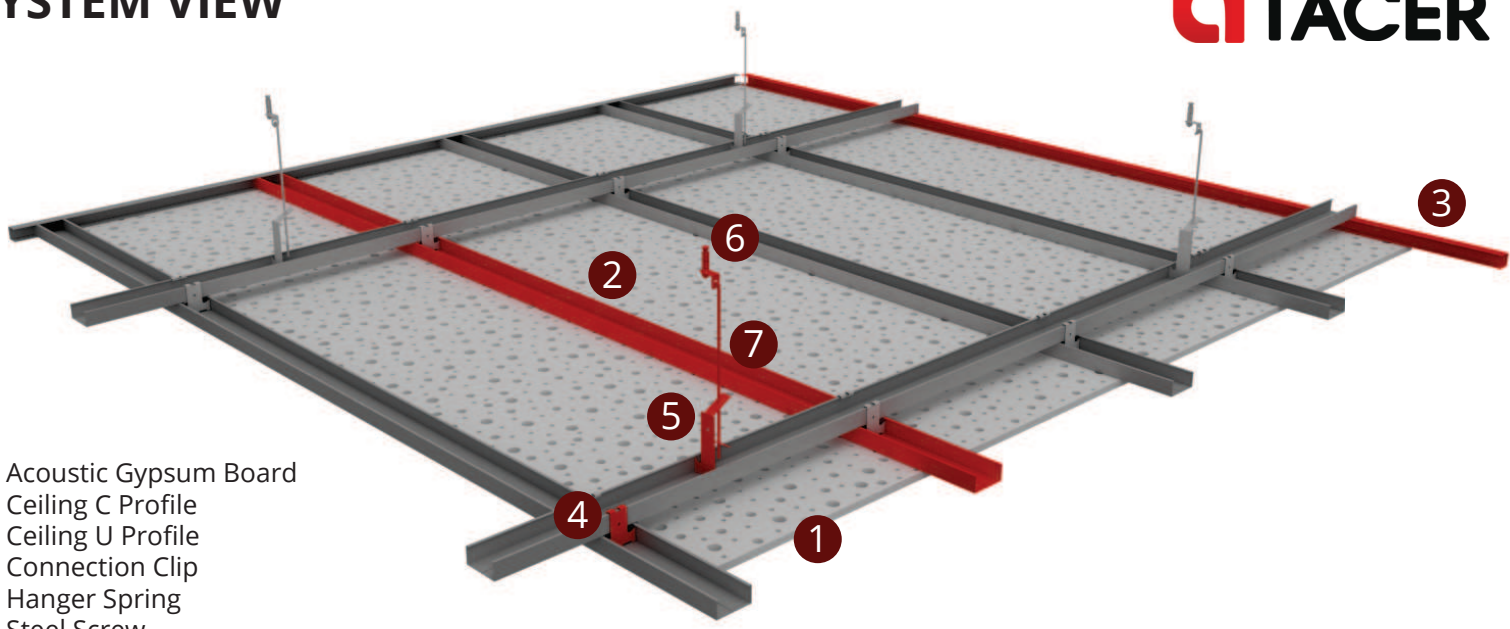

**ACOUSTIC GYPSUM BOARD
FULL PLATE**

SYSTEM VIEW

- 1 Acoustic Gypsum Board
- 2 Ceiling C Profile
- 3 Ceiling U Profile
- 4 Connection Clip
- 5 Hanger Spring
- 6 Steel Screw
- 7 Hanger Wire

BEVELED EDGE SECTION DETAIL

SHARP EDGE SECTION DETAIL

SYSTEM VIEW

- 1 Acoustic Gypsum Board
- 2 Ceiling C Profile
- 3 Ceiling U Profile
- 4 Connection Clip
- 5 Hanger Spring
- 6 Steel Screw
- 7 Hanger Wire

PLATE DETAILS AND SIZES

3x3mm Square