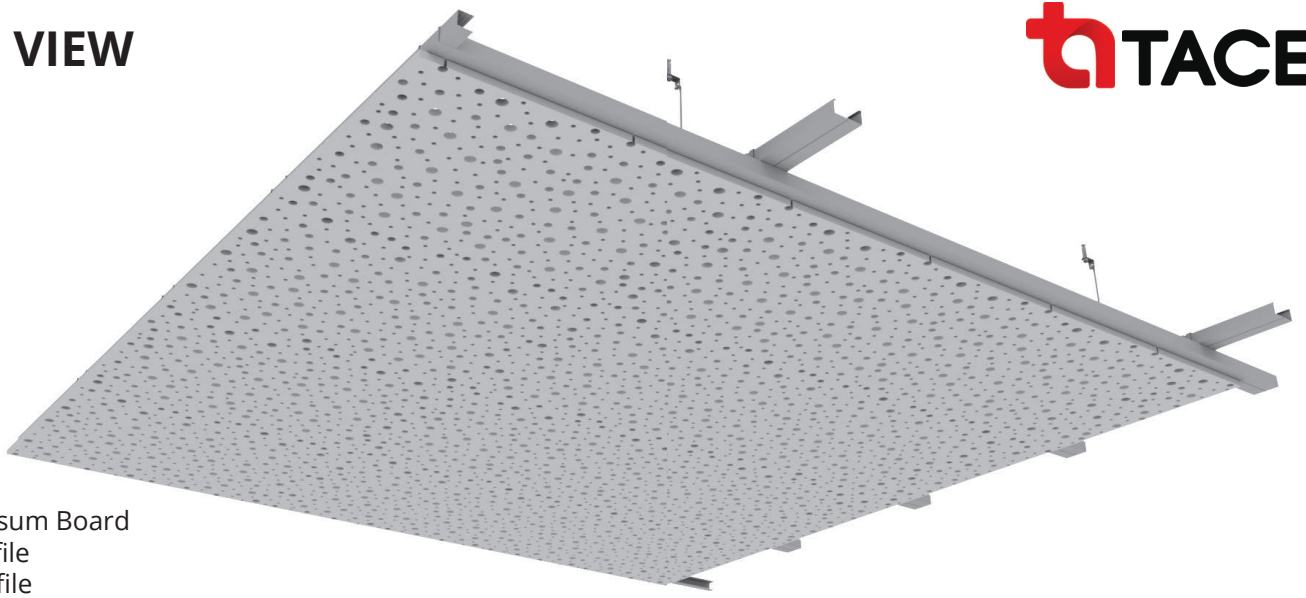

**ACOUSTIC GYPSUM BOARD
FULL PLATE**

SYSTEM VIEW

- 1 Acoustic Gypsum Board
- 2 Ceiling C Profile
- 3 Ceiling U Profile
- 4 Connection Clip
- 5 Hanger Spring
- 6 Steel Screw
- 7 Hanger Wire

BEVELED EDGE SECTION DETAIL

SHARP EDGE SECTION DETAIL

SYSTEM VIEW

- 1 Acoustic Gypsum Board
- 2 Ceiling C Profile
- 3 Ceiling U Profile
- 4 Connection Clip
- 5 Hanger Spring
- 6 Steel Screw
- 7 Hanger Wire

PLATE DETAILS AND SIZES

3x3mm Square