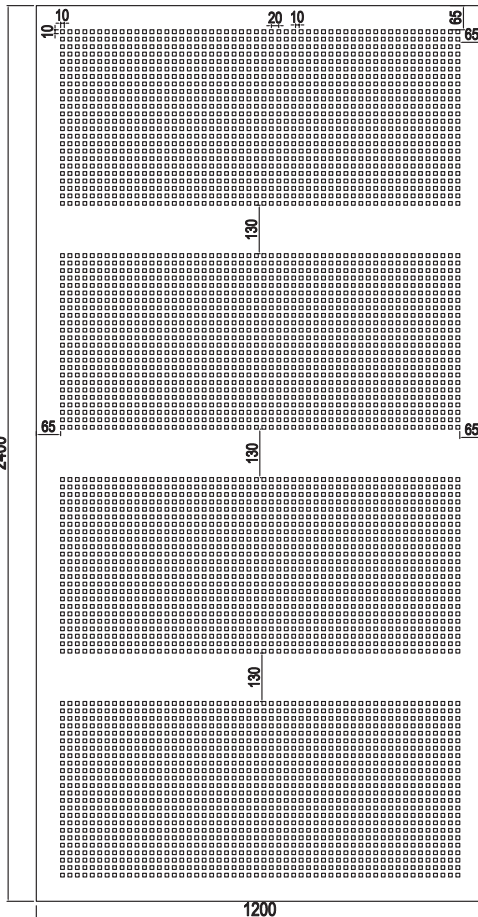

SHARP EDGE SECTION DETAIL

SYSTEM VIEW

- 1 Acoustic Gypsum Board
- 2 Ceiling C Profile
- 3 Ceiling U Profile
- 4 Connection Clip
- 5 Hanger Spring
- 6 Steel Screw
- 7 Hanger Wire

PLATE DETAILS AND SIZES

3x3mm Square

6mm Circular

10x10mm Square

PLATE DETAILS AND SIZES

12x12mm Square

12mm Circular

PLATE DETAILS AND SIZES

8-12mm Circular

15mm Circular

PLATE DETAILS AND SIZES

8-15-20mm Circular

↔ EBAT
↔ SIZE

🔥 YANGIN SINIFI
FIRE PERFORMANCE

♻️ GERİ DÖNÜŞÜM
RECYCLED CONTENT

🔊 SES EMİLİMİ
SOUND ABSORPTION (NRC)

🏠 YÜZEY
SURFACE

📏 SİSTEM AĞIRLIĞI
SYSTEM WEIGHT