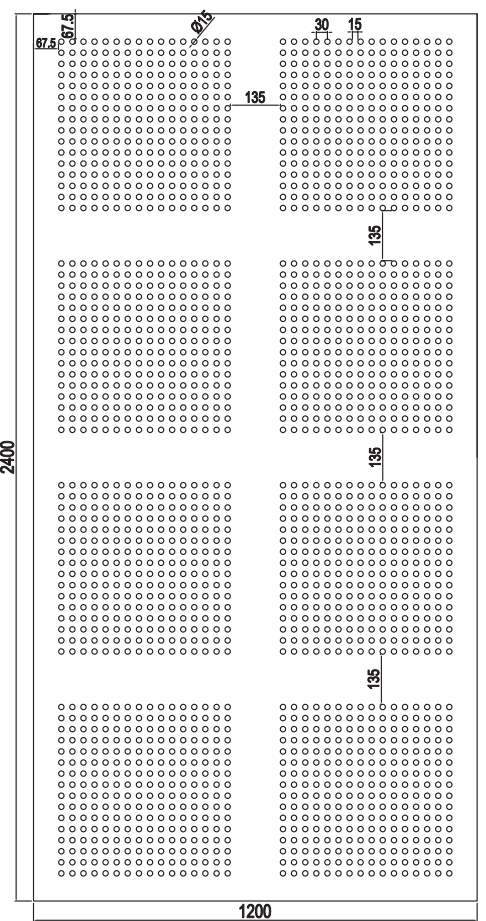

SHARP EDGE SECTION DETAIL

SYSTEM VIEW

- 1 Acoustic Gypsum Board
- 2 Ceiling C Profile
- 3 Ceiling U Profile
- 4 Connection Clip
- 5 Hanger Spring
- 6 Steel Screw
- 7 Hanger Wire

PLATE DETAILS AND SIZES

3x3mm Square

6mm Circular

10x10mm Square

PLATE DETAILS AND SIZES

12x12mm Square

12mm Circular

PLATE DETAILS AND SIZES

8-12mm Circular

15mm Circular

PLATE DETAILS AND SIZES

8-15-20mm Circular

↔ EBAT
↔ SIZE

🔥 YANGIN SINIFI
FIRE PERFORMANCE

♻️ GERİ DÖNÜŞÜM
RECYCLED CONTENT

🔊 SES EMİLİMİ
SOUND ABSORPTION (NRC)

🏠 YÜZEY
SURFACE

📏 SİSTEM AĞIRLIĞI
SYSTEM WEIGHT