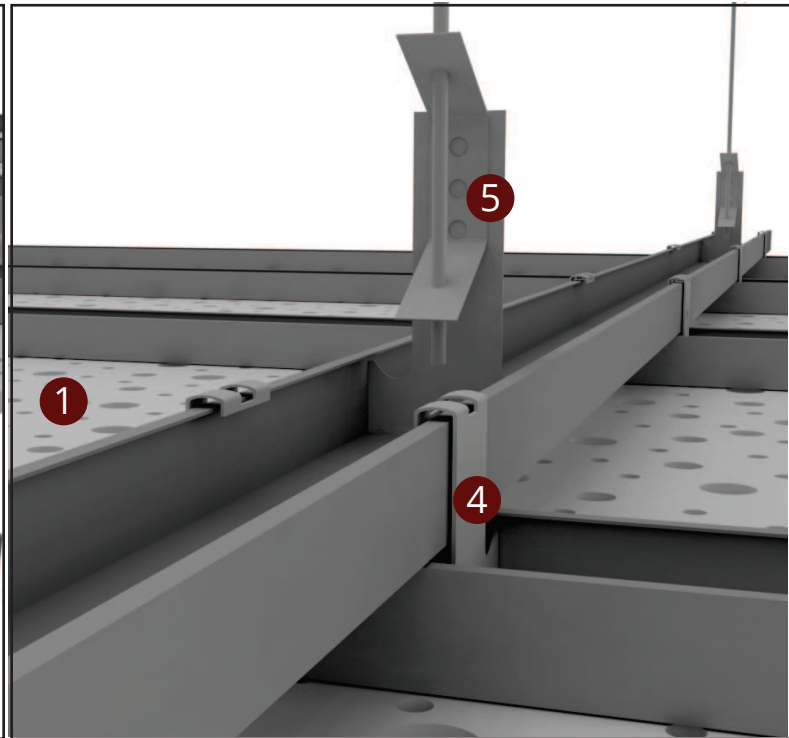

**ACOUSTIC GYPSUM BOARD
FULL PLATE**

SYSTEM VIEW

- 1 Acoustic Gypsum Board
- 2 Ceiling C Profile
- 3 Ceiling U Profile
- 4 Connection Clip
- 5 Hanger Spring
- 6 Steel Screw
- 7 Hanger Wire

BEVELED EDGE SECTION DETAIL

SHARP EDGE SECTION DETAIL

SYSTEM VIEW

- 1 Acoustic Gypsum Board
- 2 Ceiling C Profile
- 3 Ceiling U Profile
- 4 Connection Clip
- 5 Hanger Spring
- 6 Steel Screw
- 7 Hanger Wire

PLATE DETAILS AND SIZES

3x3mm Square

6mm Circular

10x10mm Square

PLATE DETAILS AND SIZES

12x12mm Square

12mm Circular

PLATE DETAILS AND SIZES

8-12mm Circular

15mm Circular