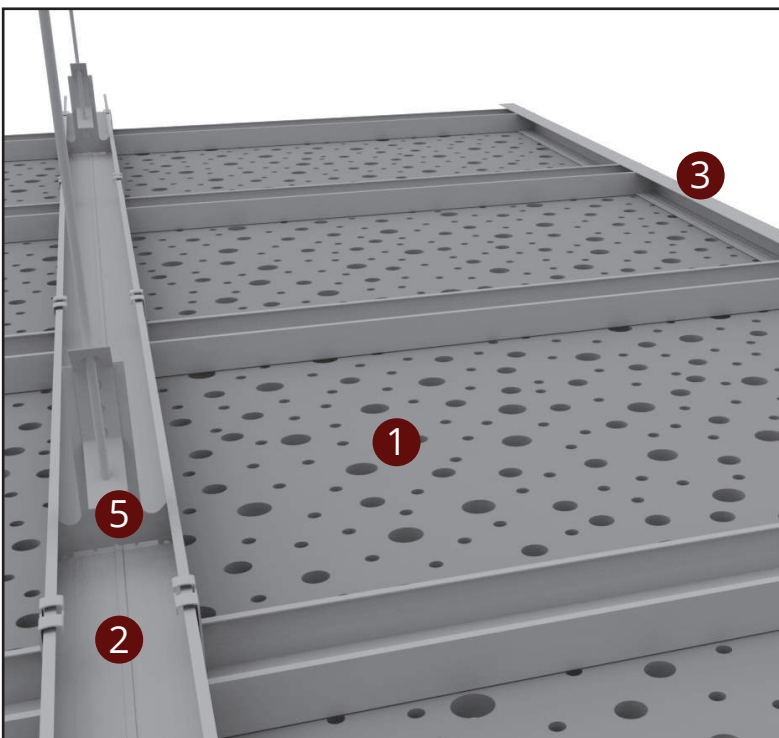

**ACOUSTIC GYPSUM BOARD
FULL PLATE**

SYSTEM VIEW

- 1 Acoustic Gypsum Board
- 2 Ceiling C Profile
- 3 Ceiling U Profile
- 4 Connection Clip
- 5 Hanger Spring
- 6 Steel Screw
- 7 Hanger Wire

BEVELED EDGE SECTION DETAIL

SHARP EDGE SECTION DETAIL

SYSTEM VIEW

- 1 Acoustic Gypsum Board
- 2 Ceiling C Profile
- 3 Ceiling U Profile
- 4 Connection Clip
- 5 Hanger Spring
- 6 Steel Screw
- 7 Hanger Wire

PLATE DETAILS AND SIZES

3x3mm Square

6mm Circular

10x10mm Square

PLATE DETAILS AND SIZES

12x12mm Square

12mm Circular

PLATE DETAILS AND SIZES

8-12mm Circular

15mm Circular

PLATE DETAILS AND SIZES

8-15-20mm Circular

↔ EBAT
↔ SIZE

🔥 YANGIN SINIFI
FIRE PERFORMANCE

♻️ GERİ DÖNÜŞÜM
RECYCLED CONTENT

🔊 SES EMİLİMİ
SOUND ABSORPTION (NRC)

🏠 YÜZEY
SURFACE

📏 SİSTEM AĞIRLIĞI
SYSTEM WEIGHT