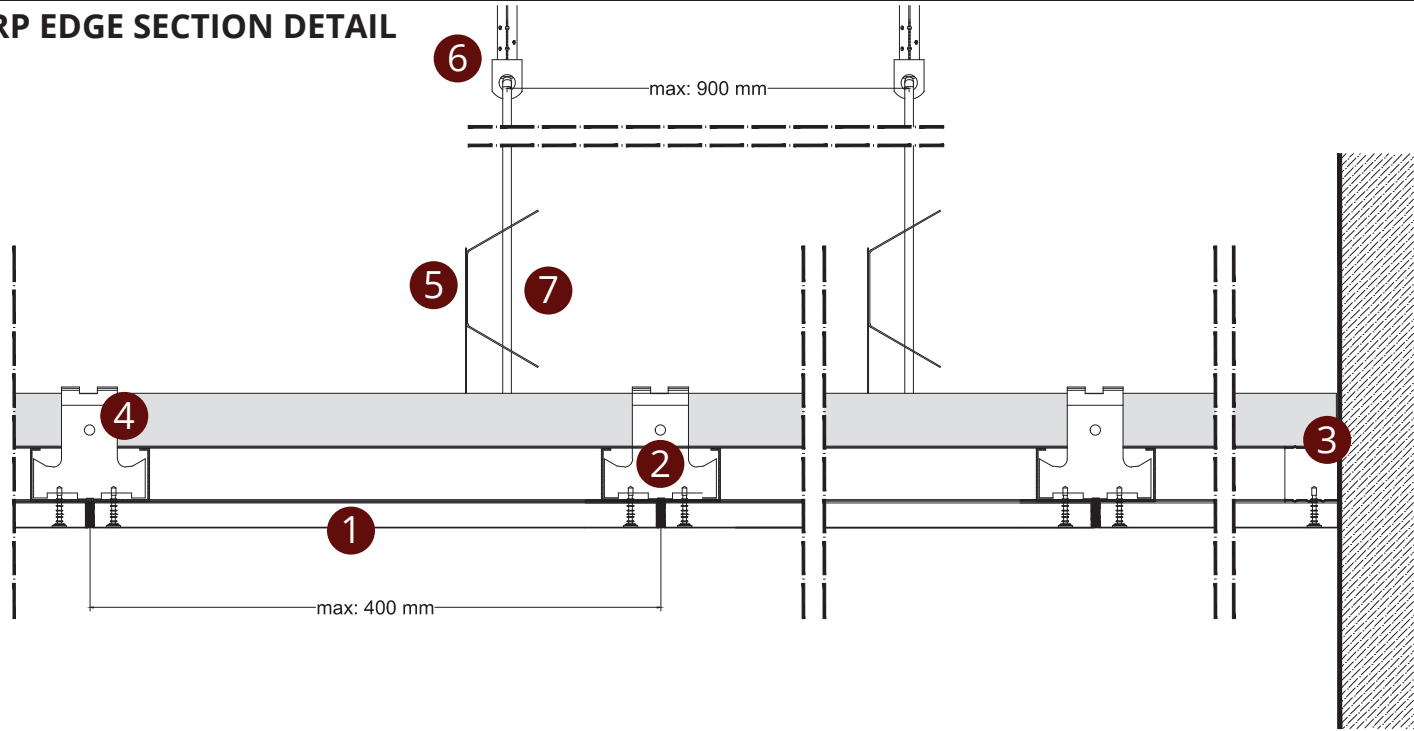

**ACOUSTIC GYPSUM BOARD
FULL PLATE**

SYSTEM VIEW

- 1 Acoustic Gypsum Board
- 2 Ceiling C Profile
- 3 Ceiling U Profile
- 4 Connection Clip
- 5 Hanger Spring
- 6 Steel Screw
- 7 Hanger Wire

BEVELED EDGE SECTION DETAIL

SHARP EDGE SECTION DETAIL

SYSTEM VIEW

- 1 Acoustic Gypsum Board
- 2 Ceiling C Profile
- 3 Ceiling U Profile
- 4 Connection Clip
- 5 Hanger Spring
- 6 Steel Screw
- 7 Hanger Wire

PLATE DETAILS AND SIZES

3x3mm Square

6mm Circular

10x10mm Square

PLATE DETAILS AND SIZES

12x12mm Square

12mm Circular

PLATE DETAILS AND SIZES

8-12mm Circular

15mm Circular