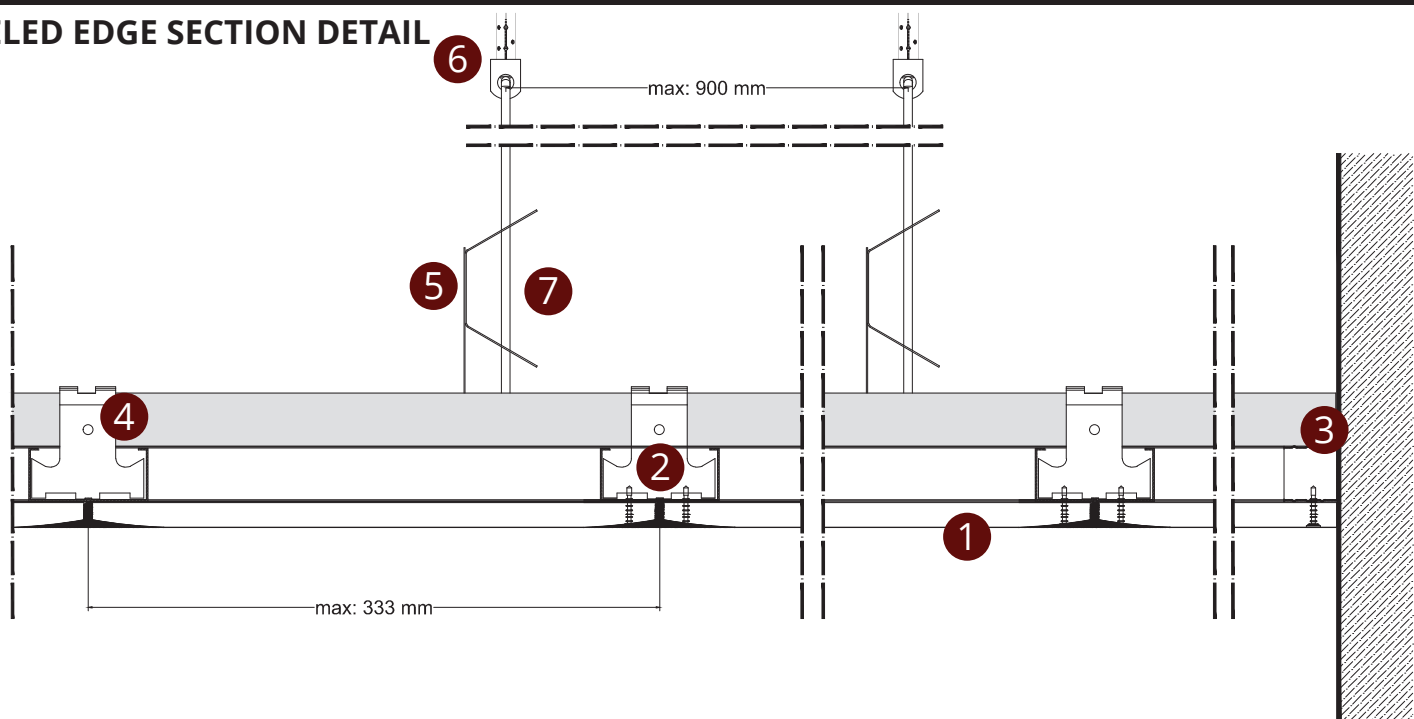

**ACOUSTIC GYPSUM BOARD
FULL PLATE**

SYSTEM VIEW

- 1 Acoustic Gypsum Board
- 2 Ceiling C Profile
- 3 Ceiling U Profile
- 4 Connection Clip
- 5 Hanger Spring
- 6 Steel Screw
- 7 Hanger Wire

BEVELED EDGE SECTION DETAIL

SHARP EDGE SECTION DETAIL

SYSTEM VIEW

- 1 Acoustic Gypsum Board
- 2 Ceiling C Profile
- 3 Ceiling U Profile
- 4 Connection Clip
- 5 Hanger Spring
- 6 Steel Screw
- 7 Hanger Wire

PLATE DETAILS AND SIZES

3x3mm Square

6mm Circular

10x10mm Square

PLATE DETAILS AND SIZES

12x12mm Square

12mm Circular

PLATE DETAILS AND SIZES

8-12mm Circular

15mm Circular