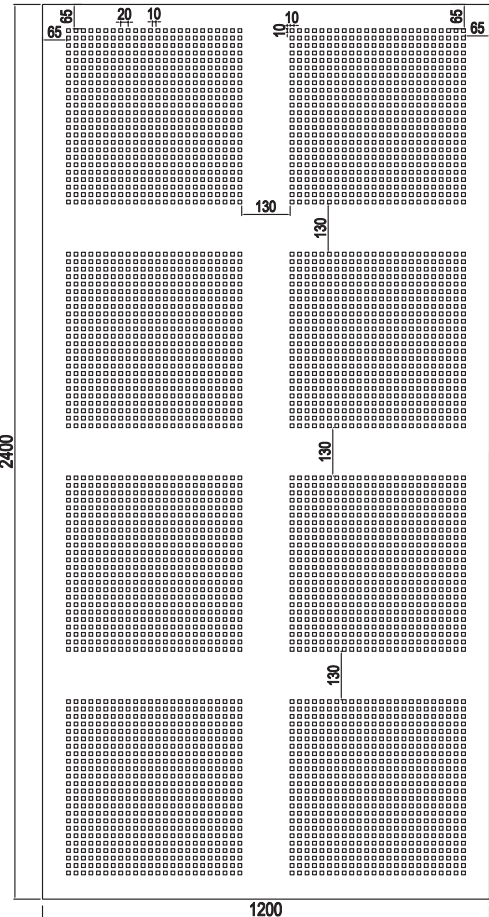

SHARP EDGE SECTION DETAIL

SYSTEM VIEW

- 1 Acoustic Gypsum Board
- 2 Ceiling C Profile
- 3 Ceiling U Profile
- 4 Connection Clip
- 5 Hanger Spring
- 6 Steel Screw
- 7 Hanger Wire

PLATE DETAILS AND SIZES

3x3mm Square

6mm Circular

10x10mm Square

PLATE DETAILS AND SIZES

12x12mm Square

12mm Circular

PLATE DETAILS AND SIZES

8-12mm Circular

15mm Circular

PLATE DETAILS AND SIZES

8-15-20mm Circular

↔ EBAT
↔ SIZE

🔥 YANGIN SINIFI
FIRE PERFORMANCE

♻️ GERİ DÖNÜŞÜM
RECYCLED CONTENT

🔊 SES EMİLİMİ
SOUND ABSORPTION (NRC)

🏠 YÜZEY
SURFACE

📏 SİSTEM AĞIRLIĞI
SYSTEM WEIGHT