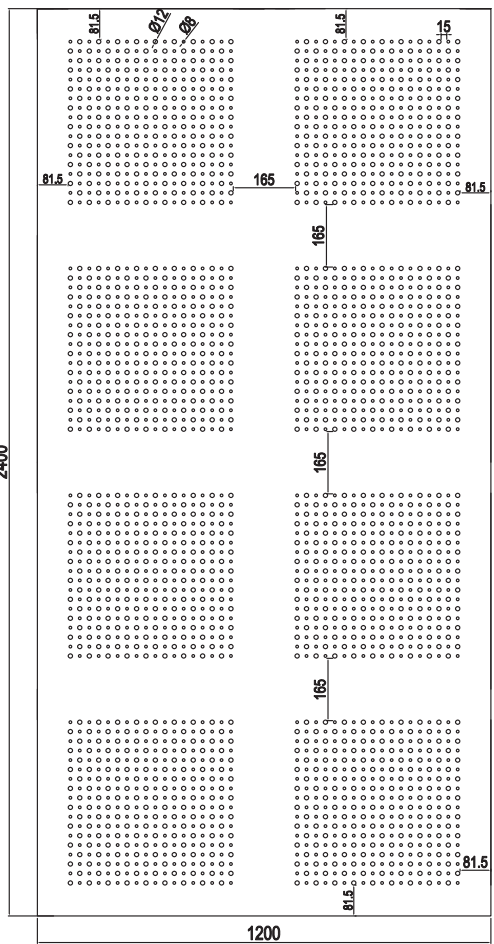

SHARP EDGE SECTION DETAIL

SYSTEM VIEW

- 1 Acoustic Gypsum Board
- 2 Ceiling C Profile
- 3 Ceiling U Profile
- 4 Connection Clip
- 5 Hanger Spring
- 6 Steel Screw
- 7 Hanger Wire

PLATE DETAILS AND SIZES

3x3mm Square

6mm Circular

10x10mm Square

PLATE DETAILS AND SIZES

12x12mm Square

12mm Circular

PLATE DETAILS AND SIZES

8-12mm Circular

15mm Circular

PLATE DETAILS AND SIZES

8-15-20mm Circular

↔ EBAT
↔ SIZE

🔥 YANGIN SINIFI
FIRE PERFORMANCE

♻️ GERİ DÖNÜŞÜM
RECYCLED CONTENT

🔊 SES EMİLİMİ
SOUND ABSORPTION (NRC)

🏠 YÜZEY
SURFACE

📏 SİSTEM AĞIRLIĞI
SYSTEM WEIGHT