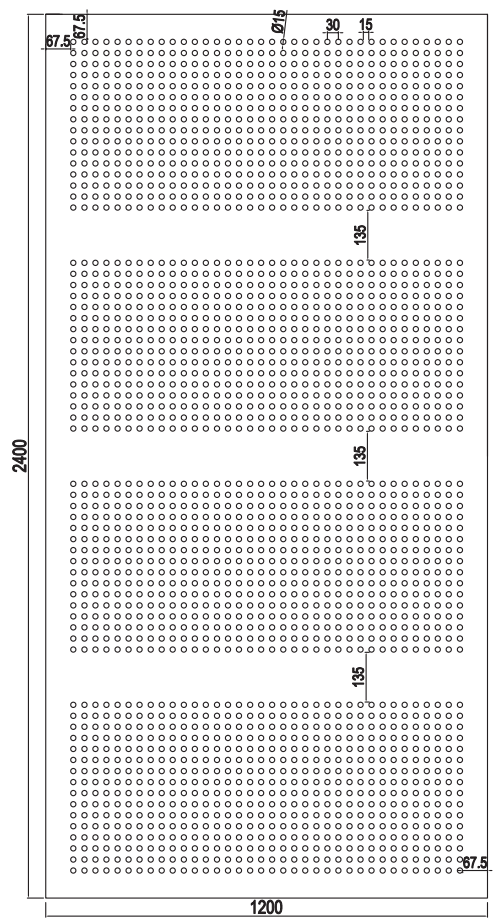

SHARP EDGE SECTION DETAIL

SYSTEM VIEW

- 1 Acoustic Gypsum Board
- 2 Ceiling C Profile
- 3 Ceiling U Profile
- 4 Connection Clip
- 5 Hanger Spring
- 6 Steel Screw
- 7 Hanger Wire

PLATE DETAILS AND SIZES

3x3mm Square

6mm Circular

10x10mm Square

PLATE DETAILS AND SIZES

12x12mm Square

12mm Circular

PLATE DETAILS AND SIZES

8-12mm Circular

15mm Circular

PLATE DETAILS AND SIZES

8-15-20mm Circular

↔ EBAT
↔ SIZE

🔥 YANGIN SINIFI
FIRE PERFORMANCE

♻️ GERİ DÖNÜŞÜM
RECYCLED CONTENT

🔊 SES EMİLİMİ
SOUND ABSORPTION (NRC)

🏠 YÜZEY
SURFACE

📏 SİSTEM AĞIRLIĞI
SYSTEM WEIGHT