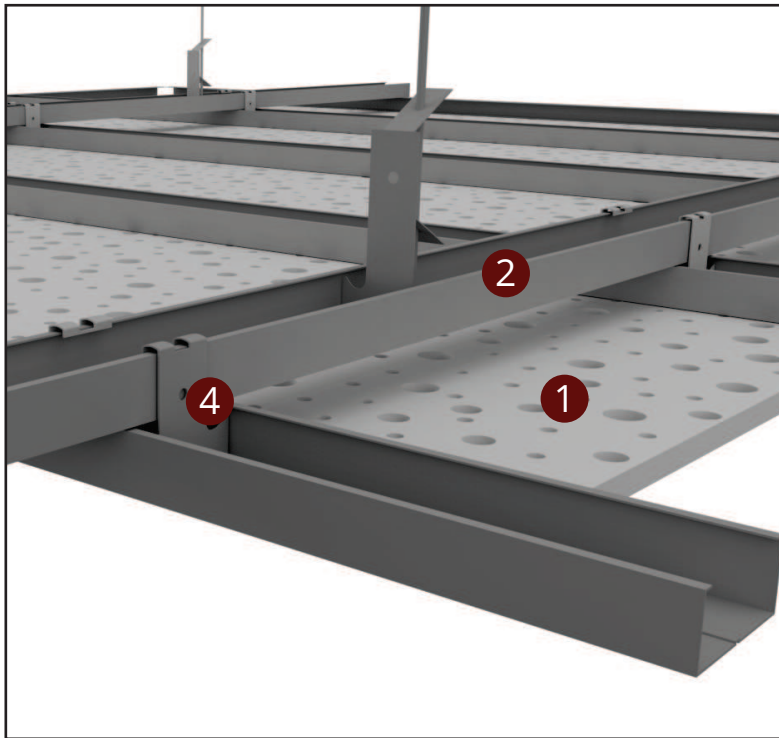

**ACOUSTIC GYPSUM BOARD
FULL PLATE**

SYSTEM VIEW

- 1 Acoustic Gypsum Board
- 2 Ceiling C Profile
- 3 Ceiling U Profile
- 4 Connection Clip
- 5 Hanger Spring
- 6 Steel Screw
- 7 Hanger Wire

BEVELED EDGE SECTION DETAIL

SHARP EDGE SECTION DETAIL

SYSTEM VIEW

- 1 Acoustic Gypsum Board
- 2 Ceiling C Profile
- 3 Ceiling U Profile
- 4 Connection Clip
- 5 Hanger Spring
- 6 Steel Screw
- 7 Hanger Wire

PLATE DETAILS AND SIZES

3x3mm Square

6mm Circular

10x10mm Square

PLATE DETAILS AND SIZES

12x12mm Square

12mm Circular

PLATE DETAILS AND SIZES

8-12mm Circular

15mm Circular

PLATE DETAILS AND SIZES

8-15-20mm Circular

↔ EBAT
↔ SIZE

🔥 YANGIN SINIFI
FIRE PERFORMANCE

♻️ GERİ DÖNÜŞÜM
RECYCLED CONTENT

🔊 SES EMİLİMİ
SOUND ABSORPTION (NRC)

🏠 YÜZEY
SURFACE

📏 SİSTEM AĞIRLIĞI
SYSTEM WEIGHT