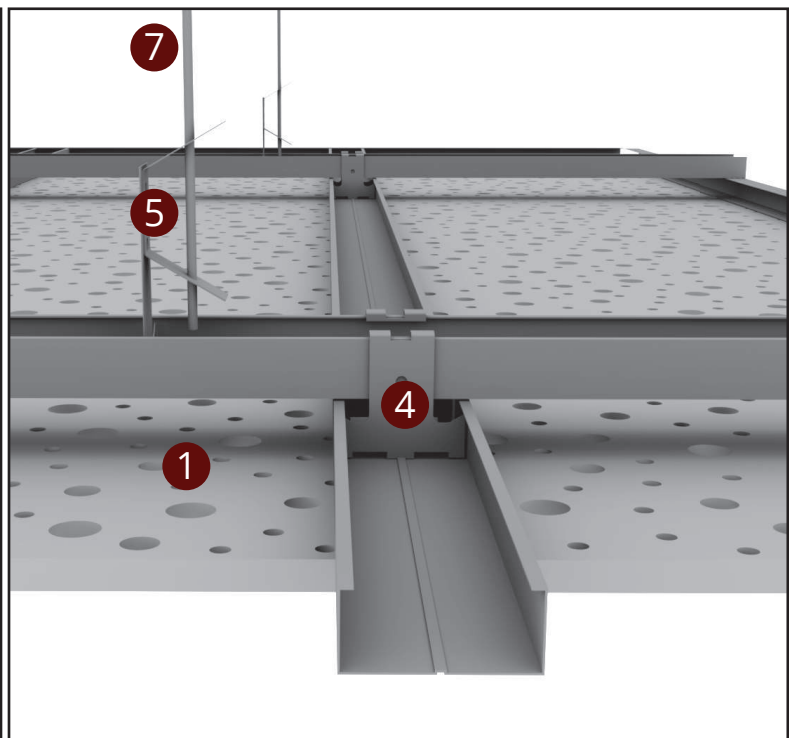

**ACOUSTIC GYPSUM BOARD
FULL PLATE**

SYSTEM VIEW

- 1 Acoustic Gypsum Board
- 2 Ceiling C Profile
- 3 Ceiling U Profile
- 4 Connection Clip
- 5 Hanger Spring
- 6 Steel Screw
- 7 Hanger Wire

BEVELED EDGE SECTION DETAIL

SHARP EDGE SECTION DETAIL

SYSTEM VIEW

- 1 Acoustic Gypsum Board
- 2 Ceiling C Profile
- 3 Ceiling U Profile
- 4 Connection Clip
- 5 Hanger Spring
- 6 Steel Screw
- 7 Hanger Wire

PLATE DETAILS AND SIZES

3x3mm Square

6mm Circular

10x10mm Square

PLATE DETAILS AND SIZES

12x12mm Square

12mm Circular

PLATE DETAILS AND SIZES

8-12mm Circular

15mm Circular

PLATE DETAILS AND SIZES

8-15-20mm Circular

↔ EBAT
↔ SIZE

🔥 YANGIN SINIFI
FIRE PERFORMANCE

♻️ GERİ DÖNÜŞÜM
RECYCLED CONTENT

🔊 SES EMİLİMİ
SOUND ABSORPTION (NRC)

🏠 YÜZEY
SURFACE

📏 SİSTEM AĞIRLIĞI
SYSTEM WEIGHT