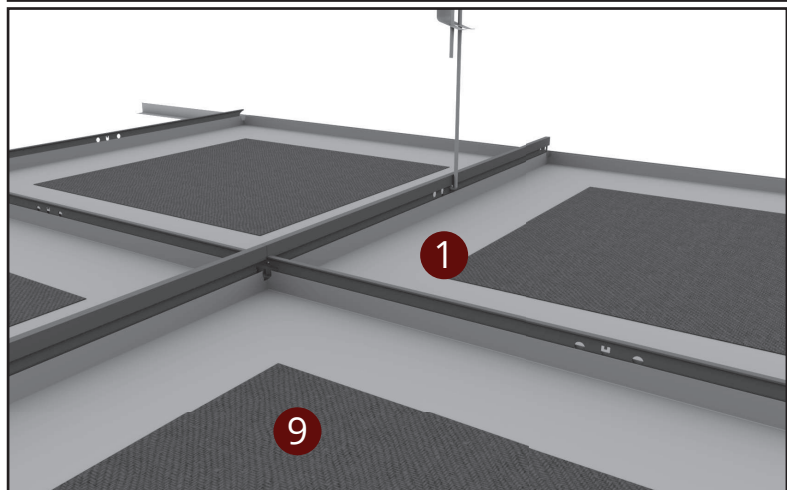

T24 SYSTEM VIEW

- 1 Metal Plate
- 2 T-24 Main Carrier (3600mm)
- 3 T-24 Cross Carrier (1200mm)
- 4 T-24 Cross Carrier (600mm)
- 5 Edge L Profile
- 6 Hanger Spring
- 7 Steel Screw
- 8 Hanger Wire
- 9 Acoustic Fabric

SYSTEM SECTION DETAIL

↔ EBAT
↕ SIZE

🔥 YANGIN SINIFI
FIRE PERFORMANCE

♻️ GERİ DÖNÜŞÜM
RECYCLED CONTENT

🔊 SES EMİLİMİ
SOUND ABSORPTION (NRC)

🏠 YÜZEY
SURFACE

📏 SİSTEM AĞIRLIĞI
SYSTEM WEIGHT

🔩 PERFORASYON
PERFORATION