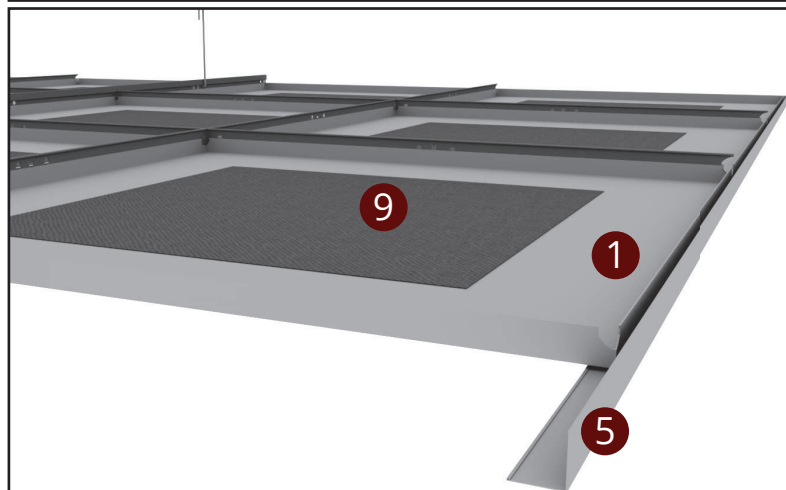

T24 SYSTEM VIEW

- 1 Metal Plate
- 2 T-24 Main Carrier (3600mm)
- 3 T-24 Cross Carrier (1200mm)
- 4 T-24 Cross Carrier (600mm)
- 5 Edge L Profile
- 6 Hanger Spring
- 7 Steel Screw
- 8 Hanger Wire
- 9 Acoustic Fabric

SYSTEM SECTION DETAIL

↔ EBAT
↕ SIZE

🔥 YANGIN SINIFI
FIRE PERFORMANCE

♻️ GERİ DÖNÜŞÜM
RECYCLED CONTENT

🔊 SES EMİLİMİ
SOUND ABSORPTION (NRC)

🏠 YÜZEY
SURFACE

📏 SİSTEM AĞIRLIĞI
SYSTEM WEIGHT

🔩 PERFORASYON
PERFORATION