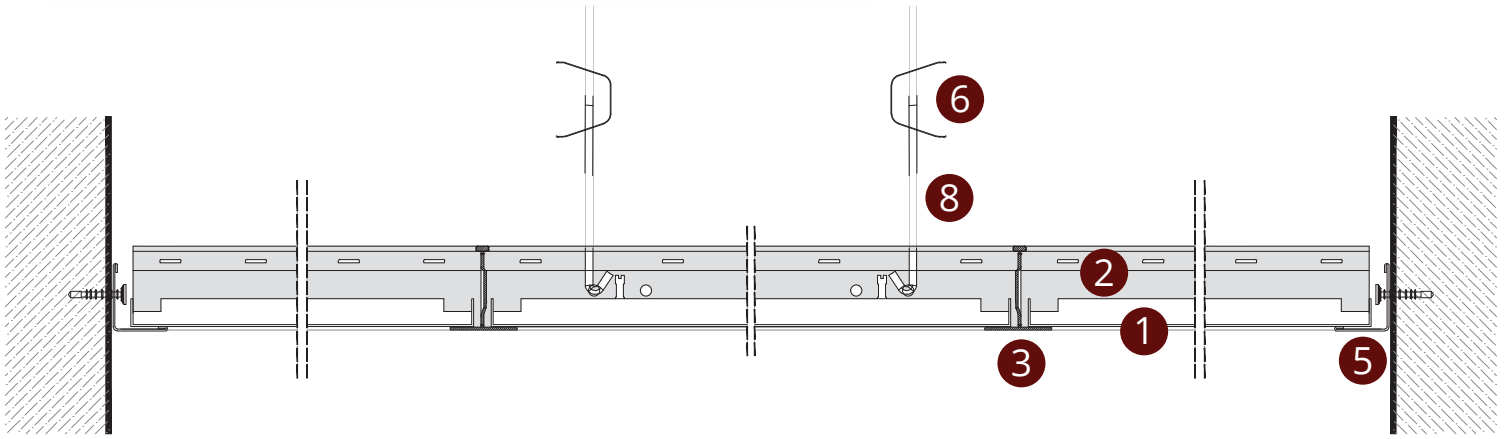

T24 SYSTEM VIEW

- 1 Metal Plate
- 2 T-24 Main Carrier (3600mm)
- 3 T-24 Cross Carrier (1200mm)
- 4 T-24 Cross Carrier (600mm)
- 5 Edge L Profile
- 6 Hanger Spring
- 7 Steel Screw
- 8 Hanger Wire
- 9 Acoustic Fabric

SYSTEM SECTION DETAIL

↔ EBAT
↕ SIZE

🔥 YANGIN SINIFI
FIRE PERFORMANCE

♻️ GERİ DÖNÜŞÜM
RECYCLED CONTENT

🔊 SES EMİLİMİ
SOUND ABSORPTION (NRC)

🏠 YÜZEY
SURFACE

📏 SİSTEM AĞIRLIĞI
SYSTEM WEIGHT

🔩 PERFORASYON
PERFORATION