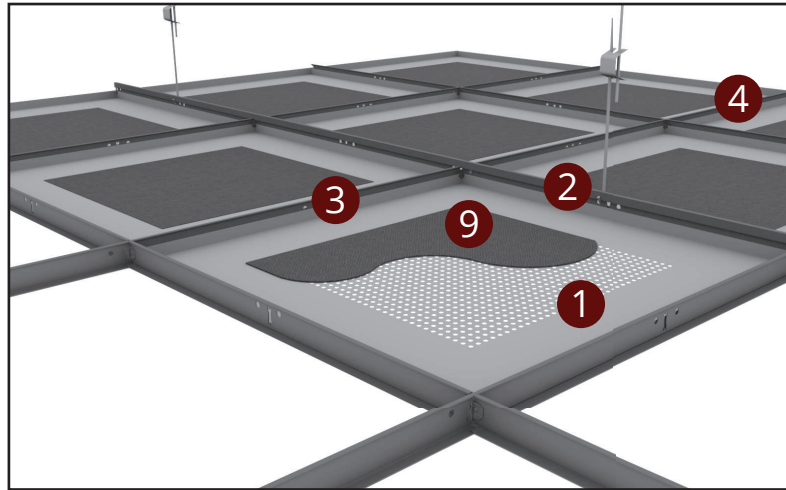

T24 SYSTEM VIEW

- 1 Metal Plate
- 2 T-24 Main Carrier (3600mm)
- 3 T-24 Cross Carrier (1200mm)
- 4 T-24 Cross Carrier (600mm)
- 5 Edge L Profile
- 6 Hanger Spring
- 7 Steel Screw
- 8 Hanger Wire
- 9 Acoustic Fabric

SYSTEM SECTION DETAIL

↔ EBAT
↕ SIZE

🔥 YANGIN SINIFI
FIRE PERFORMANCE

♻️ GERİ DÖNÜŞÜM
RECYCLED CONTENT

🔊 SES EMİLİMİ
SOUND ABSORPTION (NRC)

🏠 YÜZEY
SURFACE

📏 SİSTEM AĞIRLIĞI
SYSTEM WEIGHT

🔩 PERFORASYON
PERFORATION