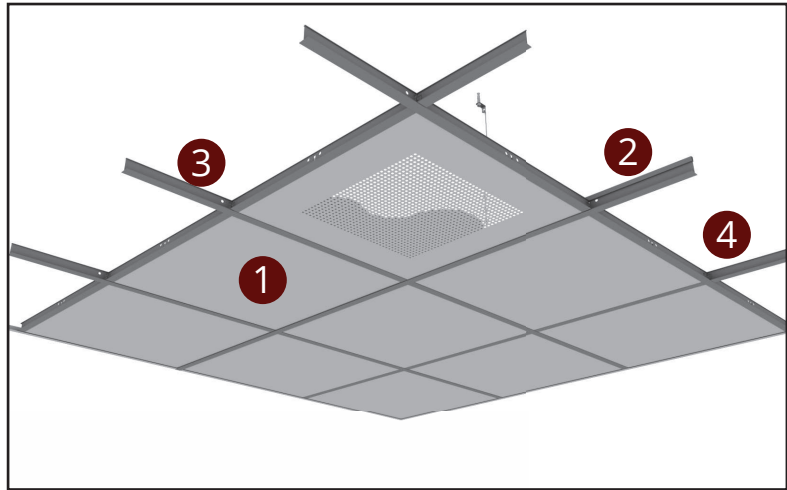

T24 SYSTEM VIEW

- 1 Metal Plate
- 2 T-24 Main Carrier (3600mm)
- 3 T-24 Cross Carrier (1200mm)
- 4 T-24 Cross Carrier (600mm)
- 5 Edge L Profile
- 6 Hanger Spring
- 7 Steel Screw
- 8 Hanger Wire
- 9 Acoustic Fabric

SYSTEM SECTION DETAIL

↔ EBAT
↕ SIZE

🔥 YANGIN SINIFI
FIRE PERFORMANCE

♻️ GERİ DÖNÜŞÜM
RECYCLED CONTENT

🔊 SES EMİLİMİ
SOUND ABSORPTION (NRC)

🏠 YÜZEY
SURFACE

📏 SİSTEM AĞIRLIĞI
SYSTEM WEIGHT

🔩 PERFORASYON
PERFORATION