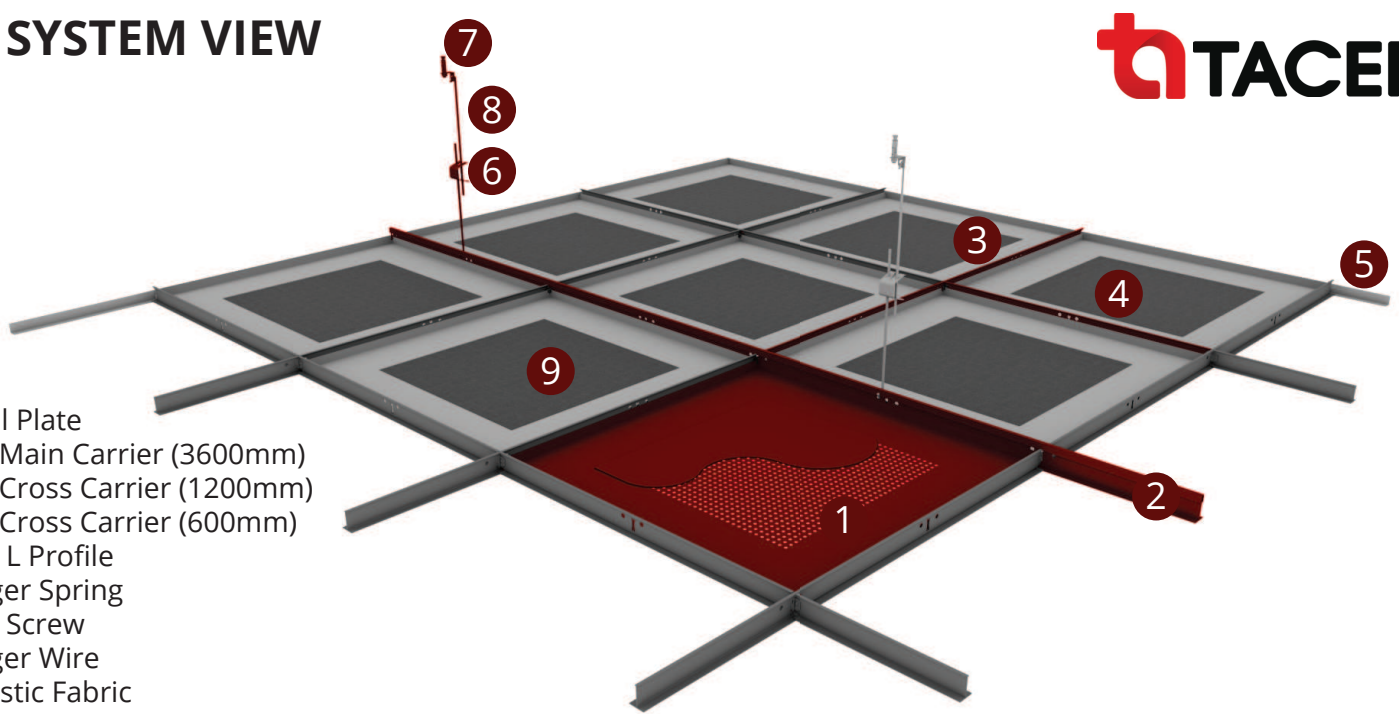

T24 SYSTEM VIEW

- 1 Metal Plate
- 2 T-24 Main Carrier (3600mm)
- 3 T-24 Cross Carrier (1200mm)
- 4 T-24 Cross Carrier (600mm)
- 5 Edge L Profile
- 6 Hanger Spring
- 7 Steel Screw
- 8 Hanger Wire
- 9 Acoustic Fabric

SYSTEM SECTION DETAIL

↔ EBAT
↕ SIZE

🔥 YANGIN SINIFI
FIRE PERFORMANCE

♻️ GERİ DÖNÜŞÜM
RECYCLED CONTENT

🔊 SES EMİLİMİ
SOUND ABSORPTION (NRC)

🏠 YÜZEY
SURFACE

📏 SİSTEM AĞIRLIĞI
SYSTEM WEIGHT

🔩 PERFORASYON
PERFORATION