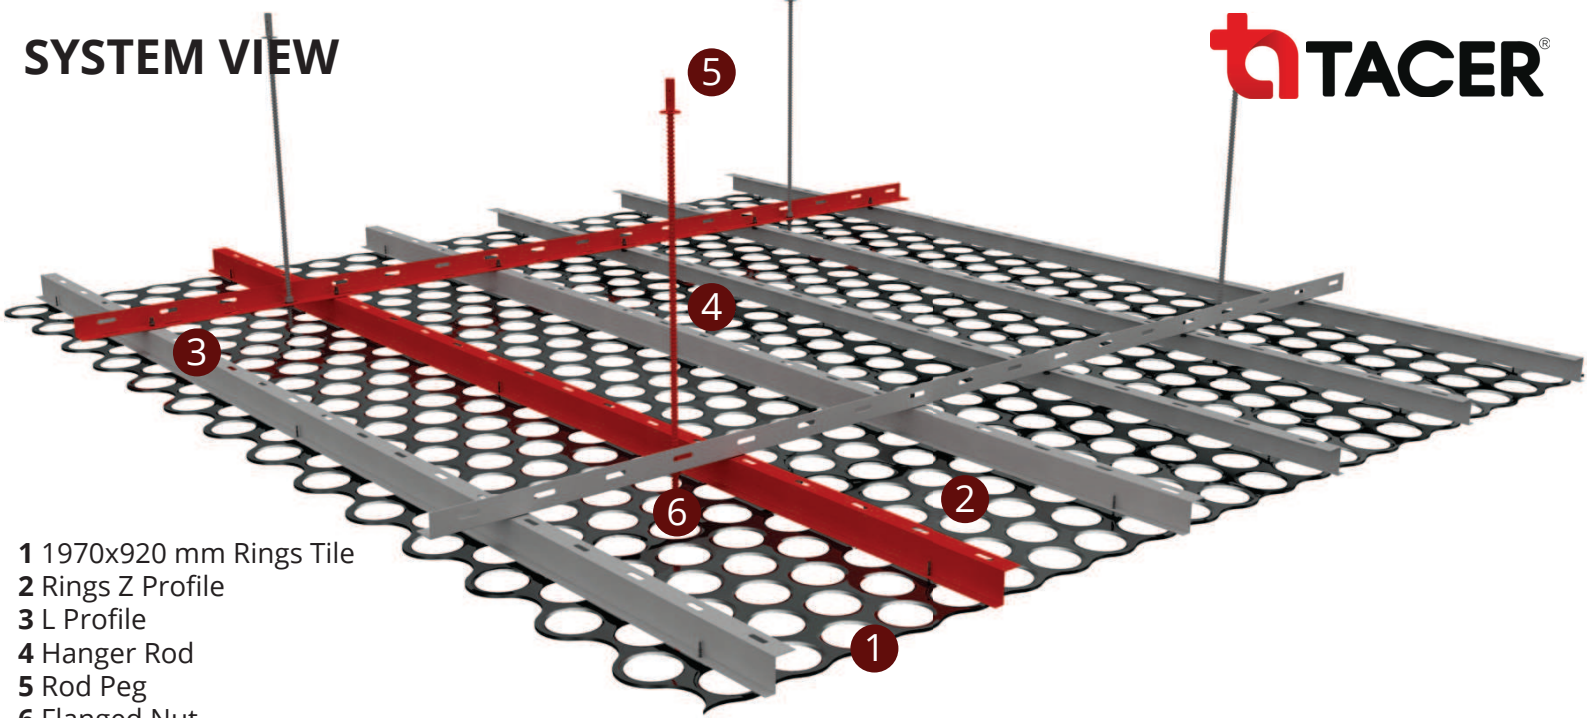

RINGS

SYSTEM VIEW

- 1 1970x920 mm Rings Tile
- 2 Rings Z Profile
- 3 L Profile
- 4 Hanger Rod
- 5 Rod Peg
- 6 Flanged Nut

SYSTEM SECTION DETAIL

↔ EBAT
↔ SIZE

920x197mm

🏠 YÜZEY
🏠 SURFACE

ALL RAL Colors