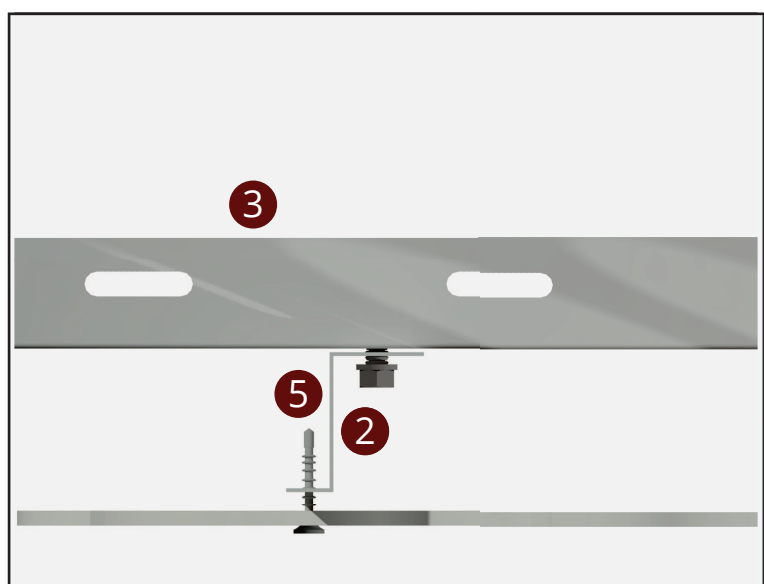

RINGS

SYSTEM VIEW

- 1 1970x920 mm Rings Tile
- 2 Rings Z Profile
- 3 L Profile
- 4 Hanger Rod
- 5 Rod Peg
- 6 Flanged Nut

SYSTEM SECTION DETAIL

↔ EBAT
↔ SIZE

920x197mm

🏠 YÜZEY
🏠 SURFACE

ALL RAL Colors