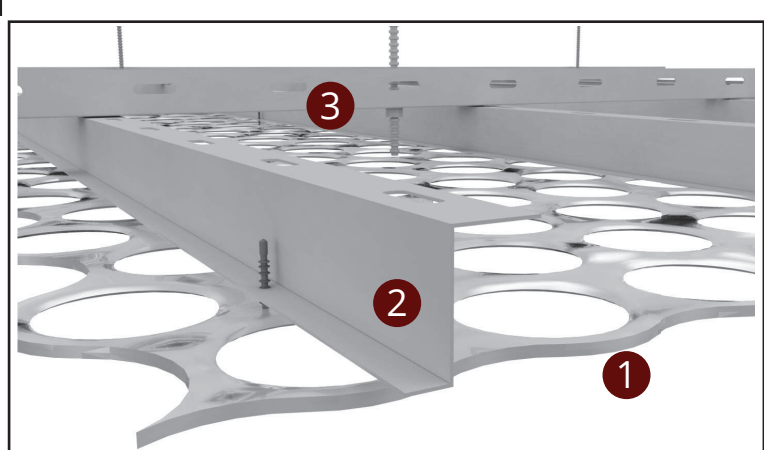

RINGS

SYSTEM VIEW

- 1 1970x920 mm Rings Tile
- 2 Rings Z Profile
- 3 L Profile
- 4 Hanger Rod
- 5 Rod Peg
- 6 Flanged Nut

SYSTEM SECTION DETAIL

↔ EBAT
↔ SIZE

920x197mm

🏠 YÜZEY
🏠 SURFACE

ALL RAL Colors