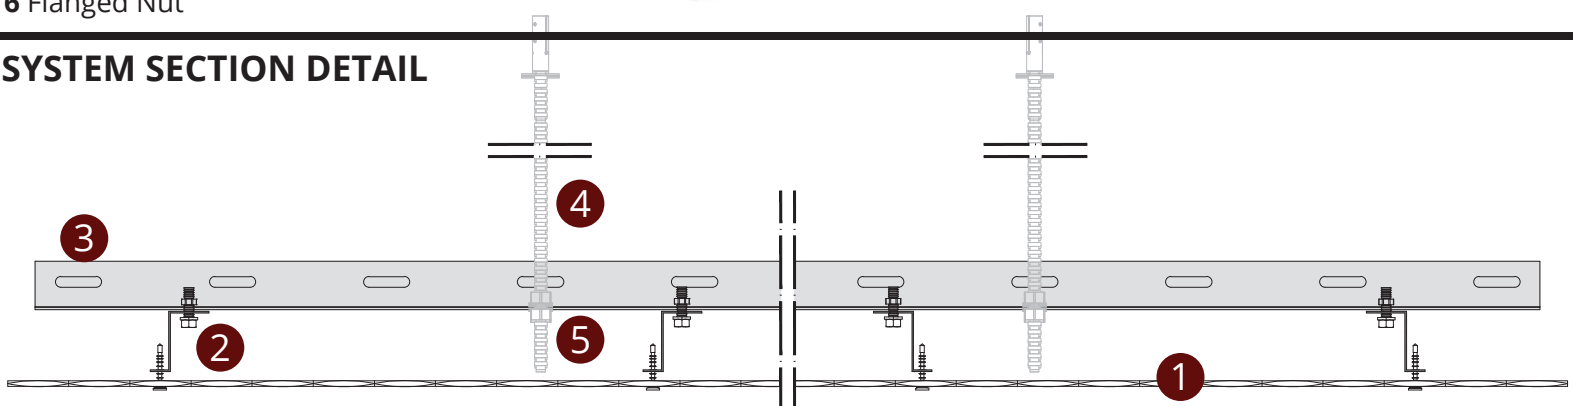

RINGS

SYSTEM VIEW

- 1 1970x920 mm Rings Tile
- 2 Rings Z Profile
- 3 L Profile
- 4 Hanger Rod
- 5 Rod Peg
- 6 Flanged Nut

SYSTEM SECTION DETAIL

↔ EBAT
↔ SIZE

920x197mm

🏠 YÜZEY
🏠 SURFACE

ALL RAL Colors