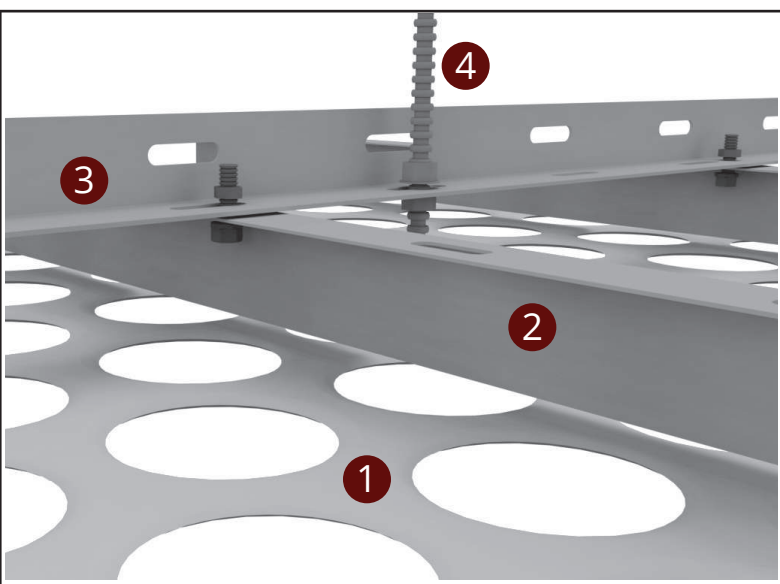

RINGS

SYSTEM VIEW

- 1 1970x920 mm Rings Tile
- 2 Rings Z Profile
- 3 L Profile
- 4 Hanger Rod
- 5 Rod Peg
- 6 Flanged Nut

SYSTEM SECTION DETAIL

↔ EBAT
↔ SIZE

920x197mm

🏠 YÜZEY
🏠 SURFACE

ALL RAL Colors