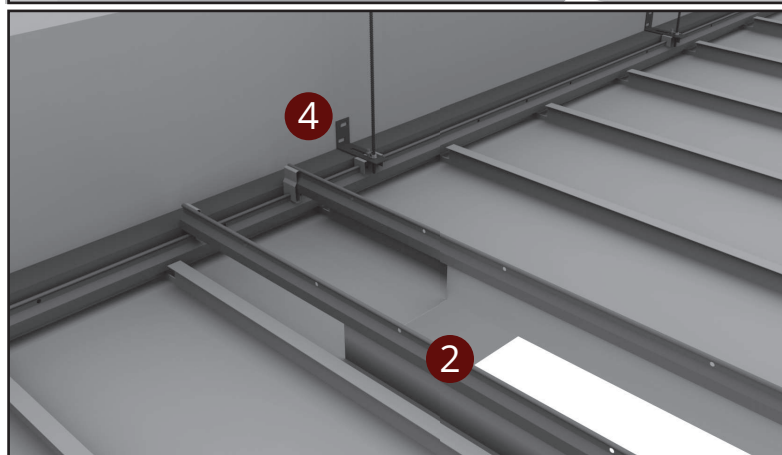

SYSTEM SECTION DETAIL