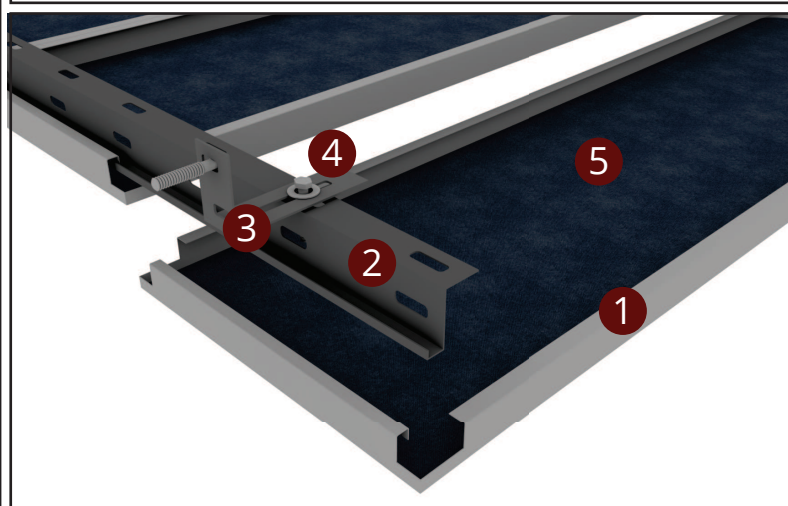

# HOOK-ON CORRIDOR SYSTEM VIEW

## SYSTEM SECTION DETAIL

- 1 Hook-on Corridor Plate
- 2 Hook-on Z Profile
- 3 Hook-on L Wall Connection
- 4 Bolt-Nut
- 5 Acoustic Fabric

# CLIP-IN CORRIDOR SYSTEM VIEW

- 1 Clip-in Corridor Plate
- 2 Clip-in Type1 Carrier Profile
- 3 Edge C Profile
- 4 Wall L Connection
- 5 Clip-in Cross Connector
- 6 Hanger Rod
- 7 Rod Peg
- 8 Nut