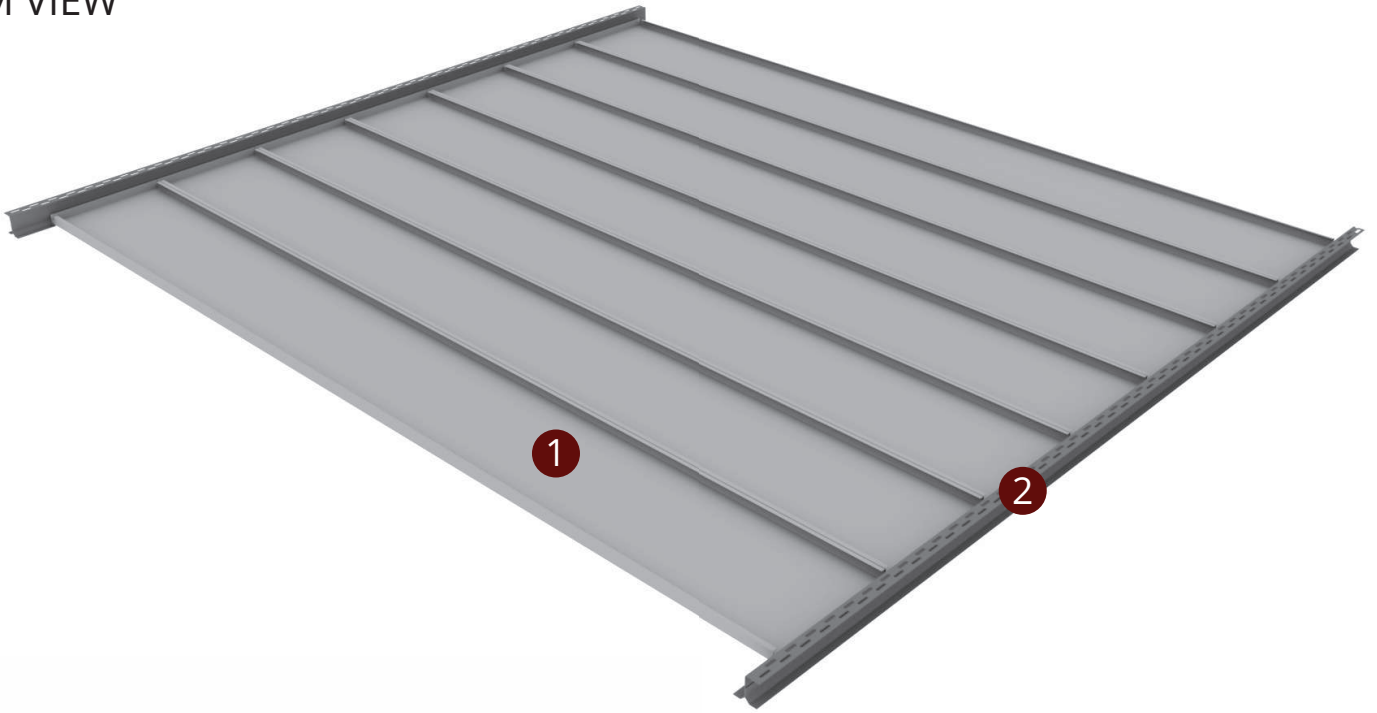

LAY-ON CORRIDOR SYSTEM VIEW