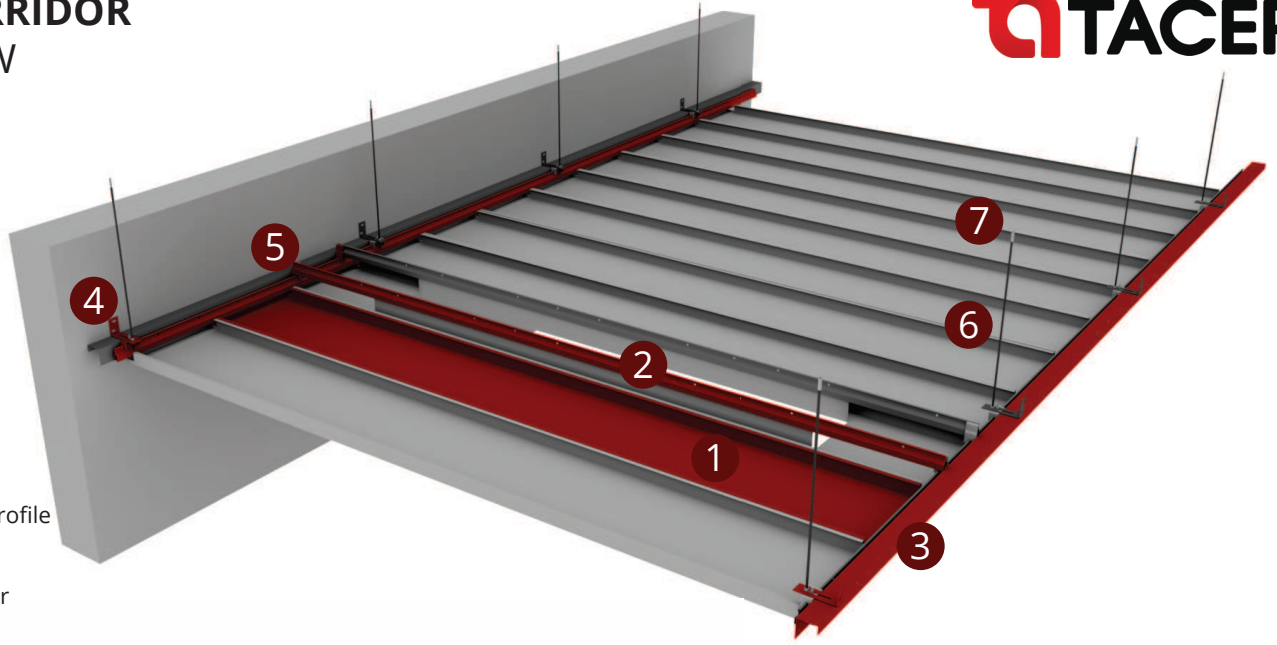

## SYSTEM SECTION DETAIL

- 1 Hook-on Corridor Plate
- 2 Hook-on Z Profile
- 3 Hook-on L Wall Connection
- 4 Bolt-Nut
- 5 Acoustic Fabric

# CLIP-IN CORRIDOR SYSTEM VIEW

- 1 Clip-in Corridor Plate
- 2 Clip-in Type1 Carrier Profile
- 3 Edge C Profile
- 4 Wall L Connection
- 5 Clip-in Cross Connector
- 6 Hanger Rod
- 7 Rod Peg
- 8 Nut

## SYSTEM SECTION DETAIL

- 1 Lay-On Corridor Plate
- 2 Edge Profile