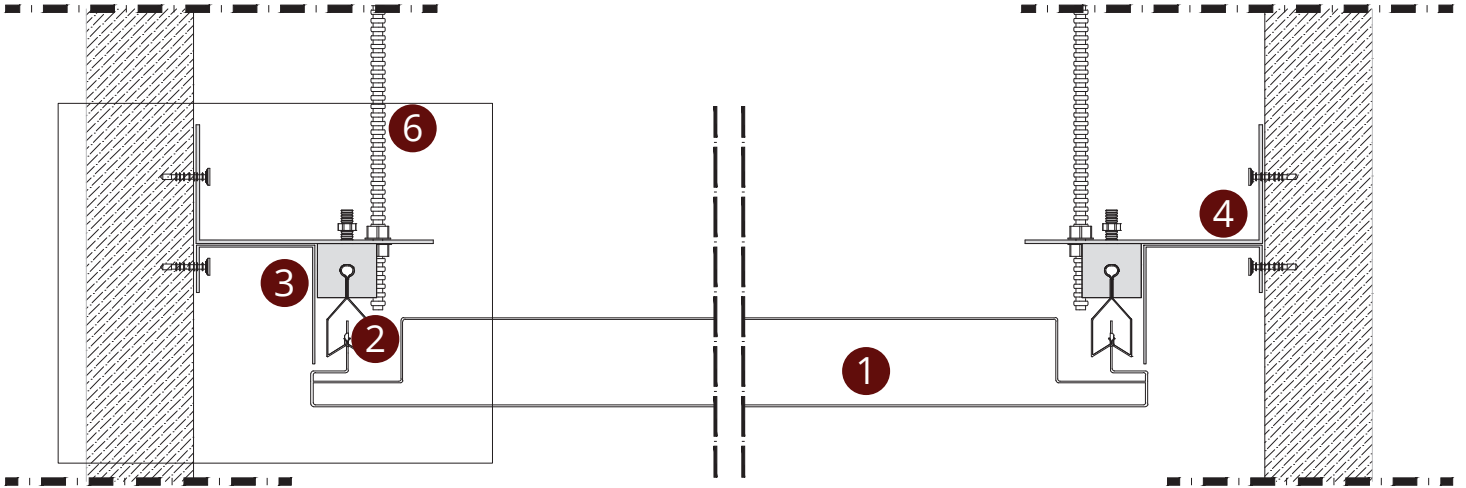

# HOOK-ON CORRIDOR SYSTEM VIEW

## SYSTEM SECTION DETAIL

- 1 Hook-on Corridor Plate
- 2 Hook-on Z Profile
- 3 Hook-on L Wall Connection
- 4 Bolt-Nut
- 5 Acoustic Fabric

# CLIP-IN CORRIDOR SYSTEM VIEW

- 1 Clip-in Corridor Plate
- 2 Clip-in Type1 Carrier Profile
- 3 Edge C Profile
- 4 Wall L Connection
- 5 Clip-in Cross Connector
- 6 Hanger Rod
- 7 Rod Peg
- 8 Nut

## SYSTEM SECTION DETAIL