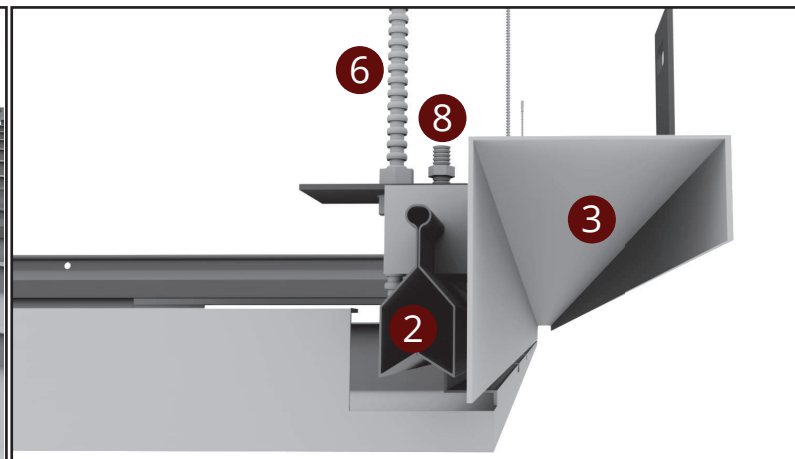

# HOOK-ON CORRIDOR SYSTEM VIEW

## SYSTEM SECTION DETAIL

- 1 Hook-on Corridor Plate
- 2 Hook-on Z Profile
- 3 Hook-on L Wall Connection
- 4 Bolt-Nut
- 5 Acoustic Fabric

# CLIP-IN CORRIDOR SYSTEM VIEW

- 1 Clip-in Corridor Plate
- 2 Clip-in Type1 Carrier Profile
- 3 Edge C Profile
- 4 Wall L Connection
- 5 Clip-in Cross Connector
- 6 Hanger Rod
- 7 Rod Peg
- 8 Nut

## SYSTEM SECTION DETAIL