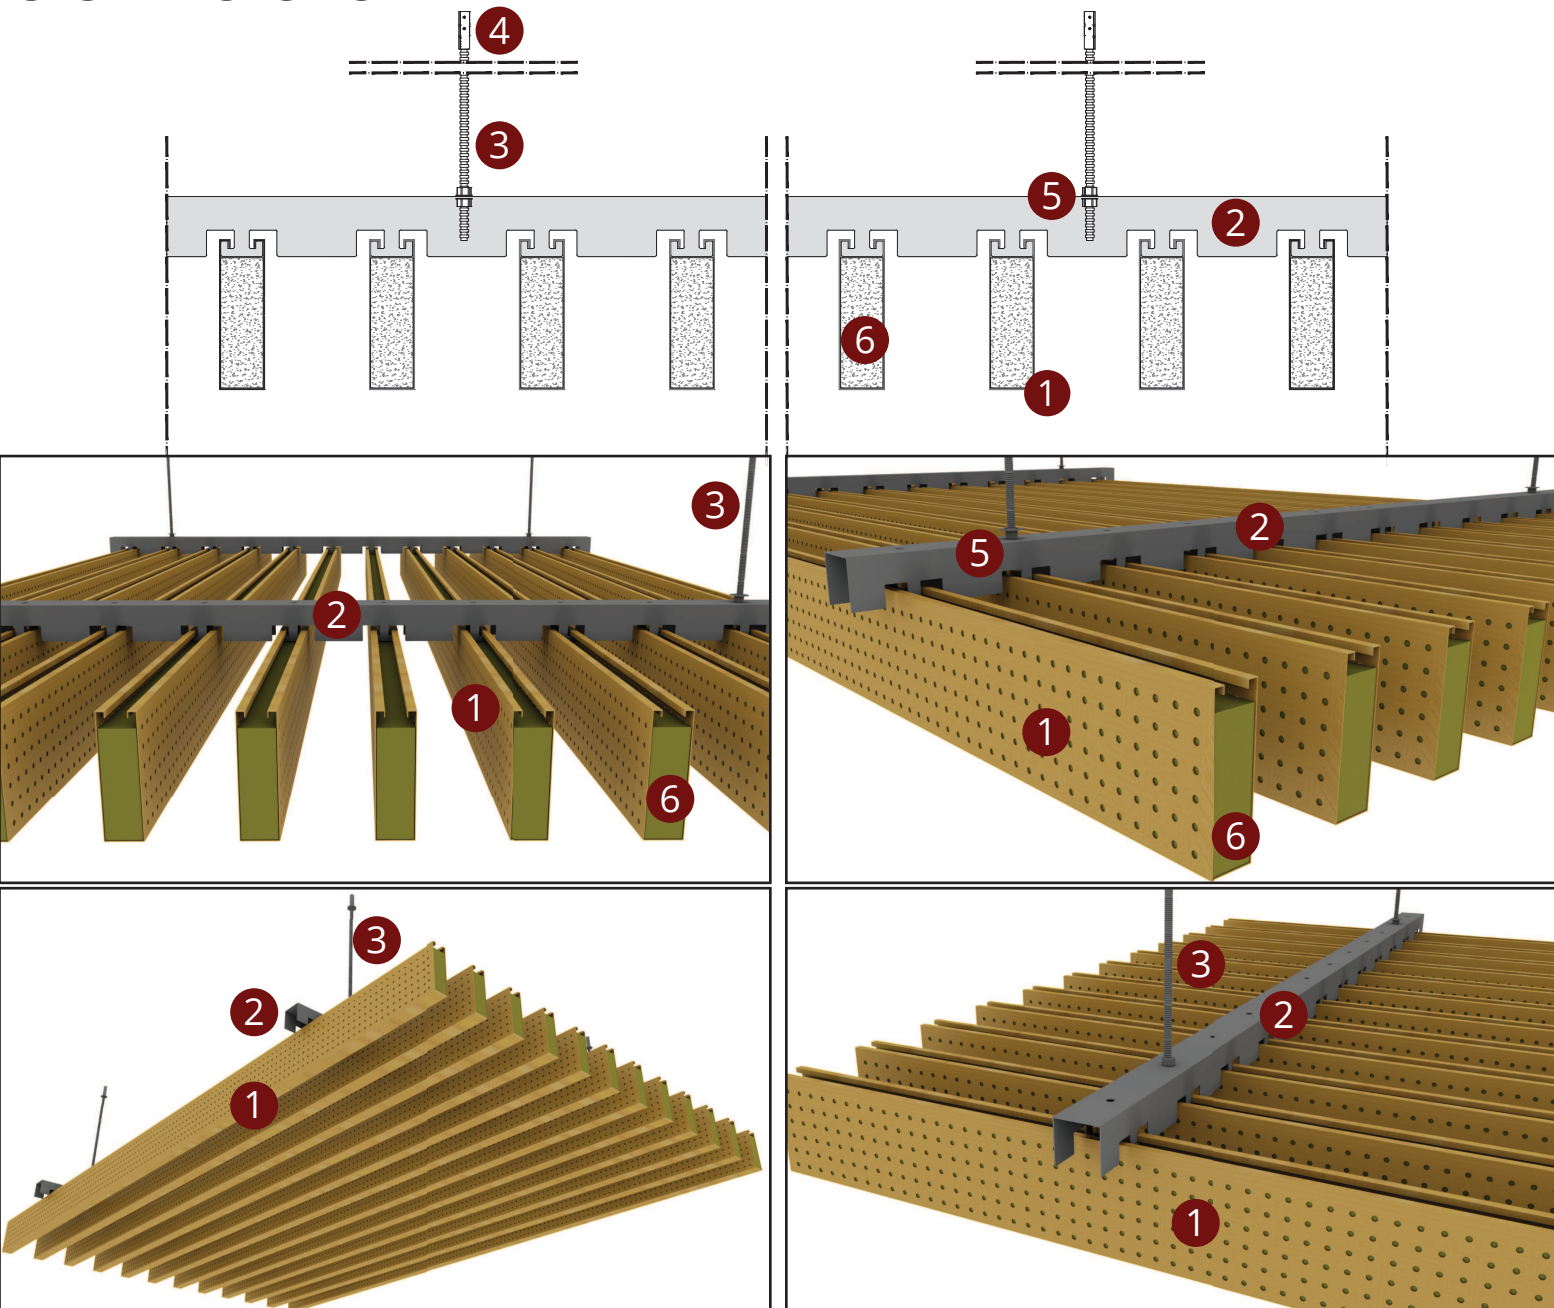

SYSTEM SECTION DETAIL