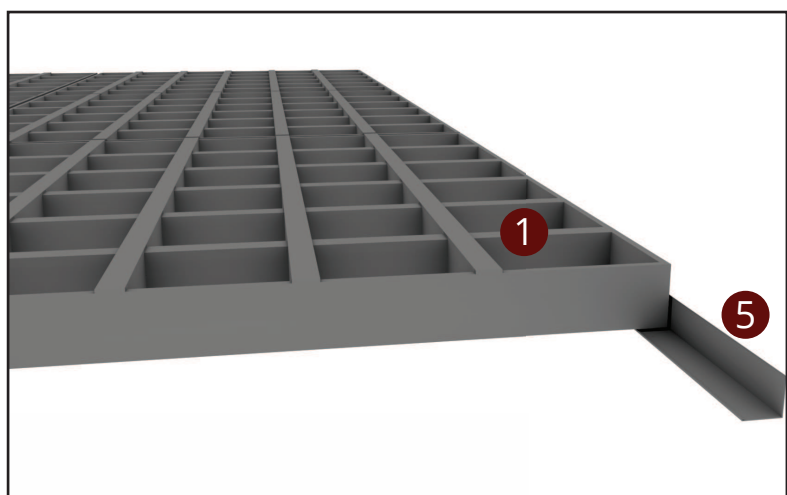

SYSTEM SECTION DETAIL