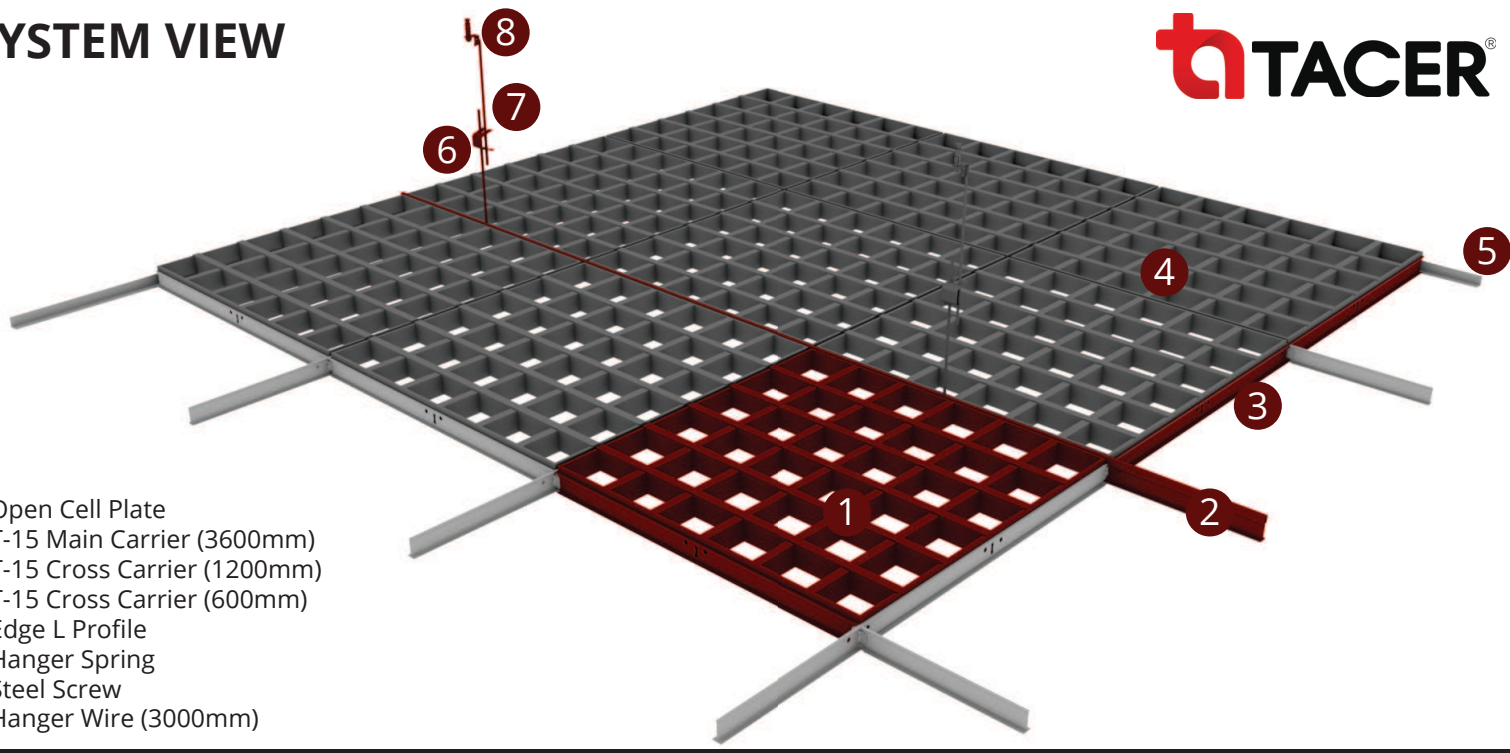

# SYSTEM VIEW

- 1 Open Cell Plate
- 2 T-15 Main Carrier (3600mm)
- 3 T-15 Cross Carrier (1200mm)
- 4 T-15 Cross Carrier (600mm)
- 5 Edge L Profile
- 6 Hanger Spring
- 7 Steel Screw
- 8 Hanger Wire (3000mm)

# SYSTEM SECTION DETAIL

**TÜM RAL RENKLERİ**

↔ EBAT  
↕ SIZE

🔥 YANGIN SINIFI  
FIRE PERFORMANCE

♻️ GERİ DÖNÜŞÜM  
RECYCLED CONTENT

🔊 SES EMİLİMİ  
SOUND ABSORPTION (NRC)

📐 YÜZEY  
SURFACE

🏋️ SİSTEM AĞIRLIĞI  
SYSTEM WEIGHT