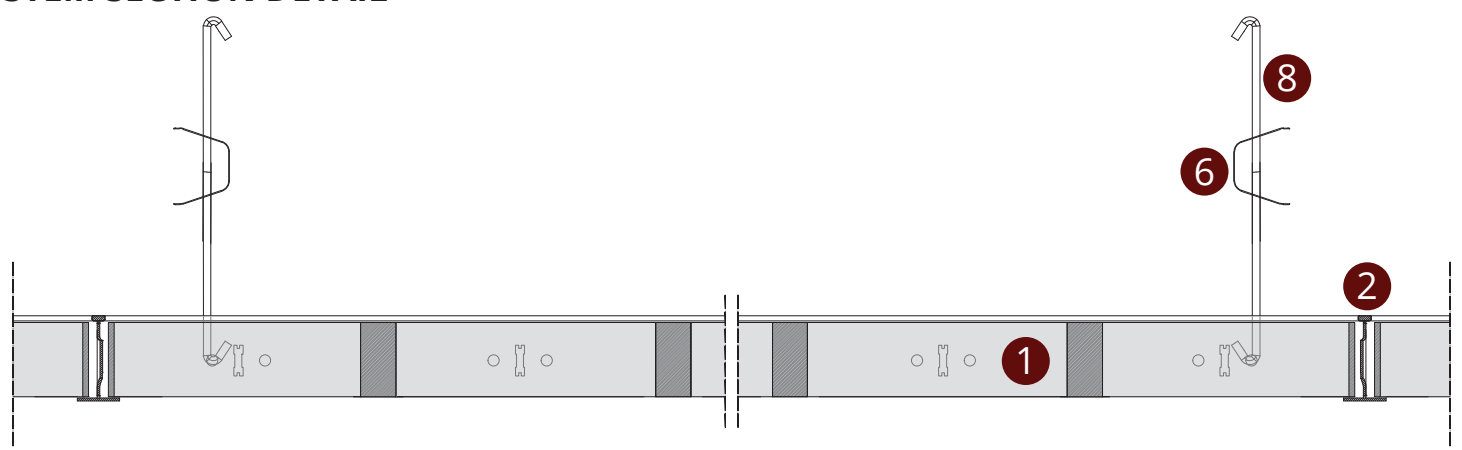

SYSTEM SECTION DETAIL