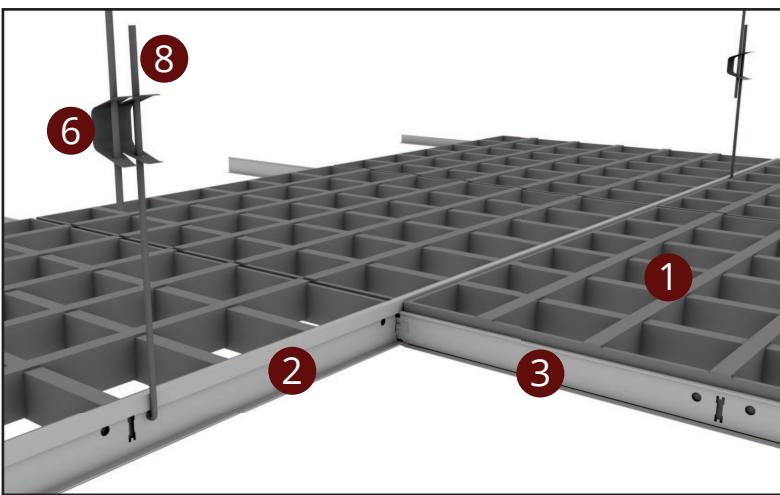

# SYSTEM VIEW

- 1 Open Cell Plate
- 2 T-15 Main Carrier (3600mm)
- 3 T-15 Cross Carrier (1200mm)
- 4 T-15 Cross Carrier (600mm)
- 5 Edge L Profile
- 6 Hanger Spring
- 7 Steel Screw
- 8 Hanger Wire (3000mm)

# SYSTEM SECTION DETAIL

**TÜM RAL RENKLERİ**

↔ EBAT  
↕ SIZE

🔥 YANGIN SINIFI  
FIRE PERFORMANCE

♻️ GERİ DÖNÜŞÜM  
RECYCLED CONTENT

🔊 SES EMİLİMİ  
SOUND ABSORPTION (NRC)

📐 YÜZEY  
SURFACE

🏋️ SİSTEM AĞIRLIĞI  
SYSTEM WEIGHT