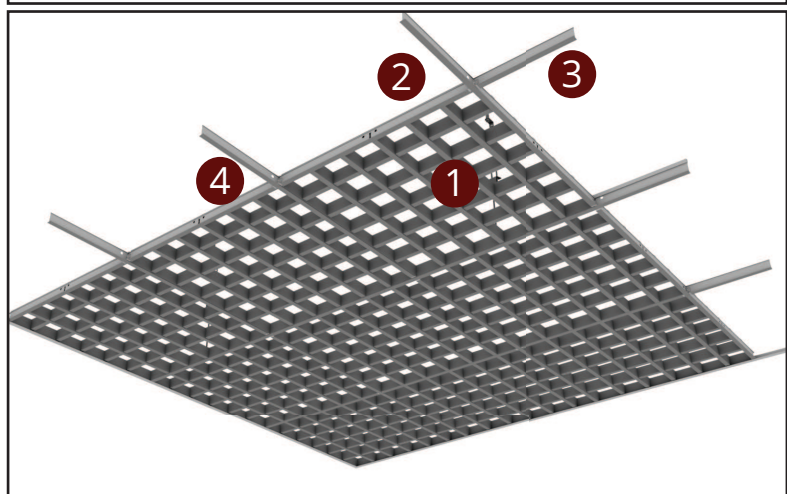

SYSTEM SECTION DETAIL