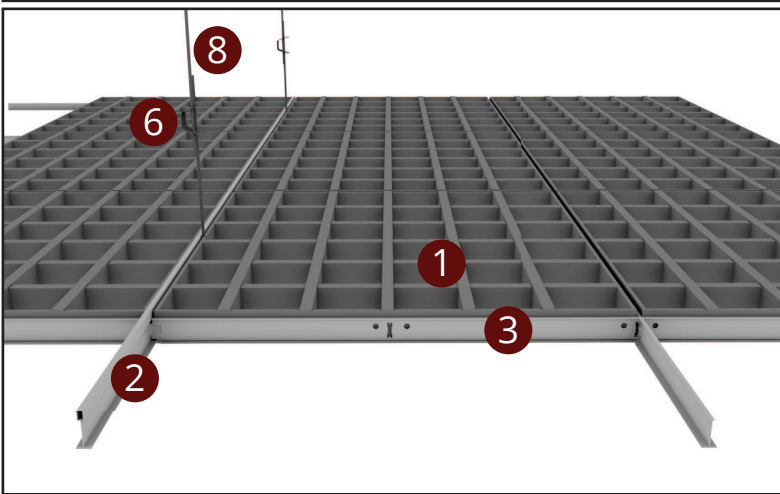

# SYSTEM VIEW

- 1 Open Cell Plate
- 2 T-15 Main Carrier (3600mm)
- 3 T-15 Cross Carrier (1200mm)
- 4 T-15 Cross Carrier (600mm)
- 5 Edge L Profile
- 6 Hanger Spring
- 7 Steel Screw
- 8 Hanger Wire (3000mm)

# SYSTEM SECTION DETAIL

**TÜM RAL RENKLERİ**

↔ EBAT  
↕ SIZE

🔥 YANGIN SINIFI  
FIRE PERFORMANCE

♻️ GERİ DÖNÜŞÜM  
RECYCLED CONTENT

🔊 SES EMİLİMİ  
SOUND ABSORPTION (NRC)

📐 YÜZEY  
SURFACE

🏋️ SİSTEM AĞIRLIĞI  
SYSTEM WEIGHT