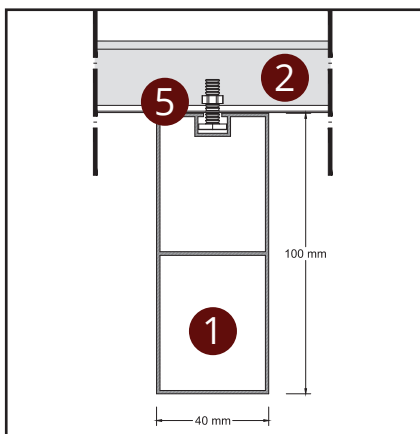

SYSTEM VIEW

- 1 Baffle Profile
- 2 Carrier Profile
- 3 Hanger Rod
- 4 Rod Peg
- 5 Bolt-Nut

SYSTEM SECTION DETAIL

**WOOD PATTERN OPTIONS
AND ALL RAL COLORS**

1 September 2016 22:57
Hava Menzili
Airport

07

Hava Menzili
Airport