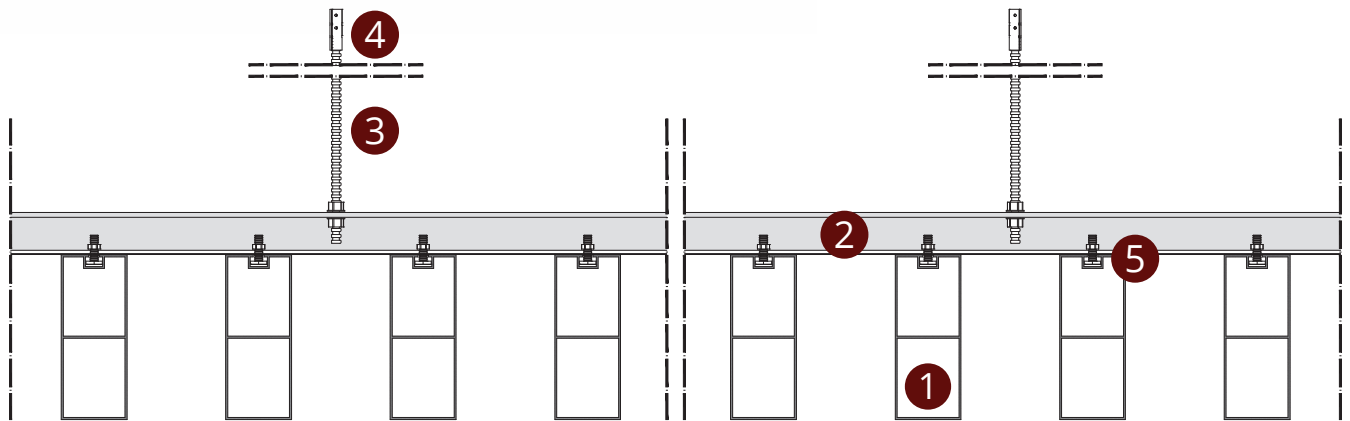

SYSTEM VIEW

- 1 Baffle Profile
- 2 Carrier Profile
- 3 Hanger Rod
- 4 Rod Peg
- 5 Bolt-Nut

SYSTEM SECTION DETAIL

**WOOD PATTERN OPTIONS
AND ALL RAL COLORS**

1 September 2016 22:57
Hava Menzili
Airport

07

Hava Menzili
Airport