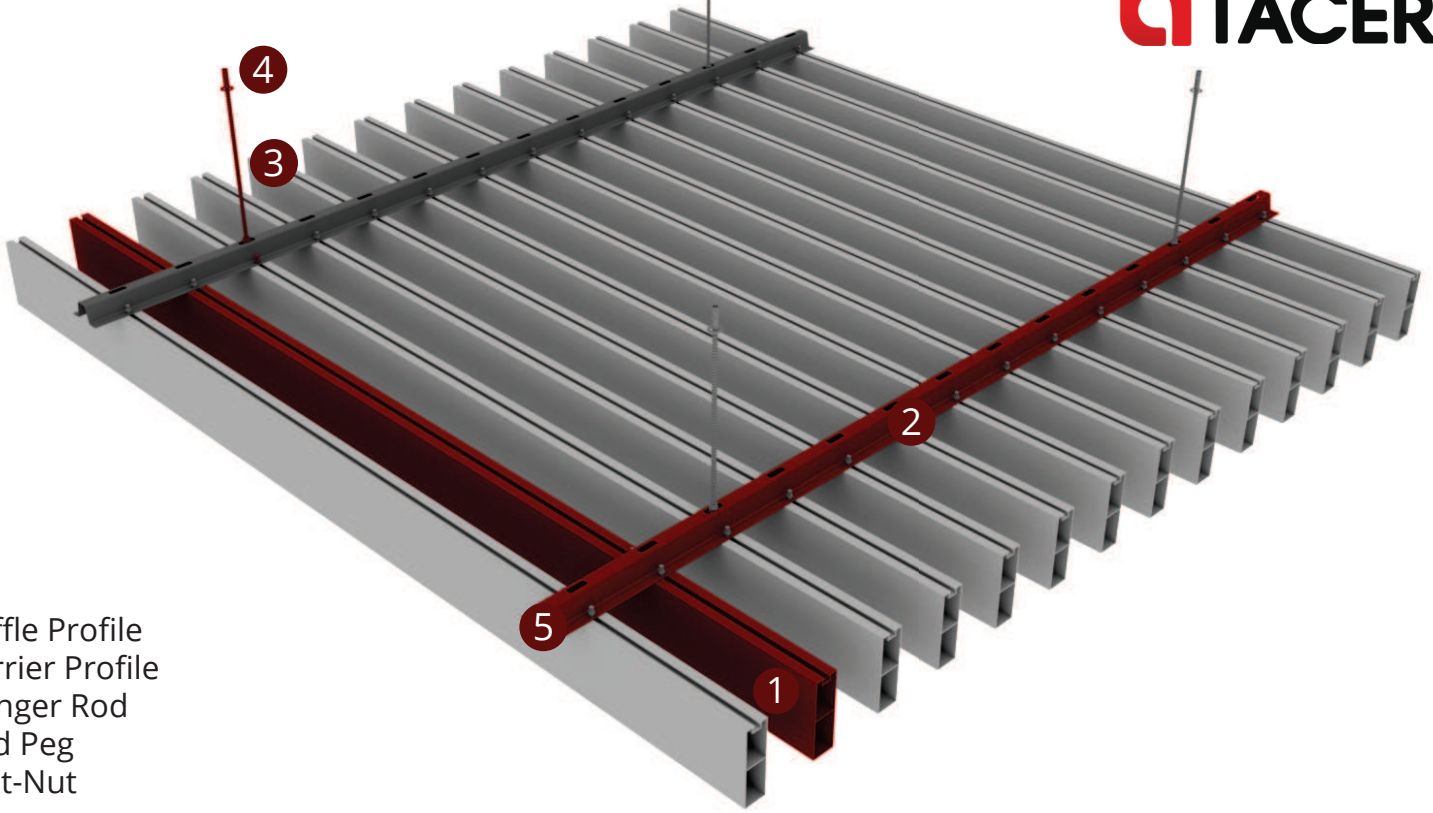

# SYSTEM VIEW

- 1 Baffle Profile
- 2 Carrier Profile
- 3 Hanger Rod
- 4 Rod Peg
- 5 Bolt-Nut

# SYSTEM SECTION DETAIL

**WOOD PATTERN OPTIONS  
AND ALL RAL COLORS**

↔ EBAT  
↔ SIZE

🔥 YANGIN SINIFI  
FIRE PERFORMANCE

♻️ GERİ DÖNÜŞÜM  
RECYCLED CONTENT

🔊 SES EMİLİMİ  
SOUND ABSORPTION (NRC)

🏠 YÜZEY  
SURFACE

🏋️ SİSTEM AĞIRLIĞI  
SYSTEM WEIGHT

🔪 PERFORASYON  
PERFORATION

🏆 KALİTE BELGESİ  
QUALITY