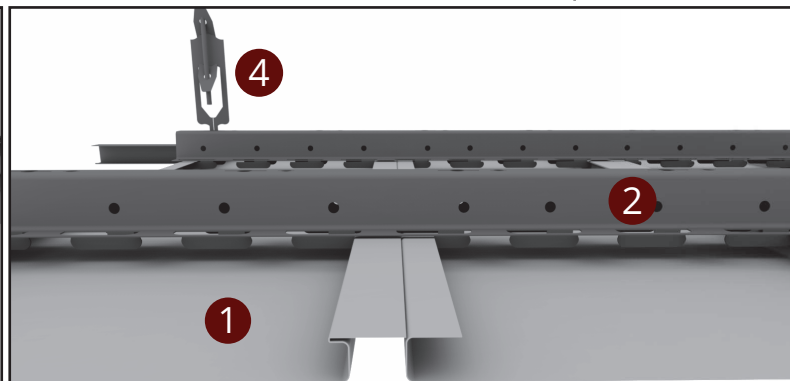

# SYSTEM VIEW

- 1 FMX-4 Profile
- 2 FMX Carrier Profile
- 3 Edge U Profile
- 4 Hanger Spring
- 5 Hanger Rod
- 6 Steel Dowel

# SYSTEM SECTION DETAIL

↔ EBAT  
↕ SIZE

🔥 YANGIN SINIFI  
FIRE PERFORMANCE

♻️ GERİ DÖNÜŞÜM  
RECYCLED CONTENT

🔊 SES EMİLİMİ  
SOUND ABSORPTION (NRC)

🏠 YÜZEY  
SURFACE

🏋️ SİSTEM AĞIRLIĞI  
SYSTEM WEIGHT

🔪 PERFORASYON  
PERFORATION