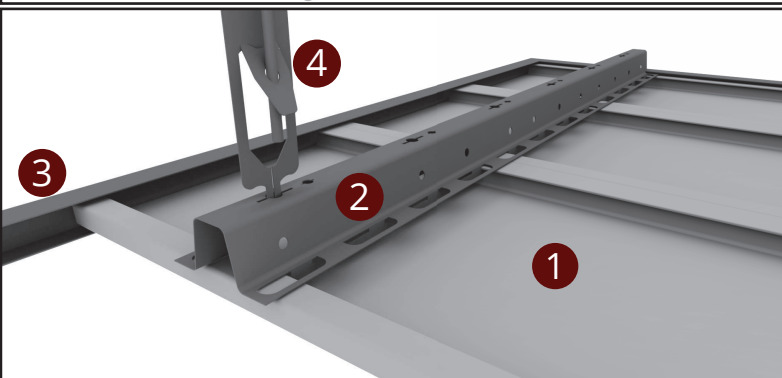

# SYSTEM VIEW

- 1 FMX-4 Profile
- 2 FMX Carrier Profile
- 3 Edge U Profile
- 4 Hanger Spring
- 5 Hanger Rod
- 6 Steel Dowel

# SYSTEM SECTION DETAIL

↔ EBAT  
↕ SIZE

🔥 YANGIN SINIFI  
FIRE PERFORMANCE

♻️ GERİ DÖNÜŞÜM  
RECYCLED CONTENT

🔊 SES EMİLİMİ  
SOUND ABSORPTION (NRC)

🏠 YÜZEY  
SURFACE

🏋️ SİSTEM AĞIRLIĞI  
SYSTEM WEIGHT

🔪 PERFORASYON  
PERFORATION