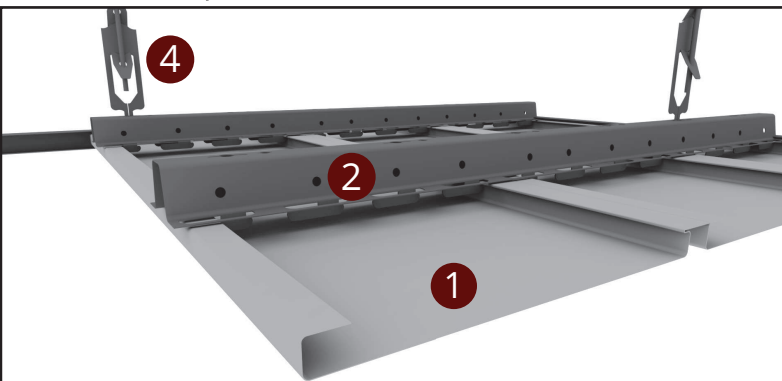

# SYSTEM VIEW

- 1 FMX-4 Profile
- 2 FMX Carrier Profile
- 3 Edge U Profile
- 4 Hanger Spring
- 5 Hanger Rod
- 6 Steel Dowel

# SYSTEM SECTION DETAIL

↔ EBAT  
↕ SIZE

🔥 YANGIN SINIFI  
FIRE PERFORMANCE

♻️ GERİ DÖNÜŞÜM  
RECYCLED CONTENT

🔊 SES EMİLİMİ  
SOUND ABSORPTION (NRC)

🏠 YÜZEY  
SURFACE

🏋️ SİSTEM AĞIRLIĞI  
SYSTEM WEIGHT

🔪 PERFORASYON  
PERFORATION