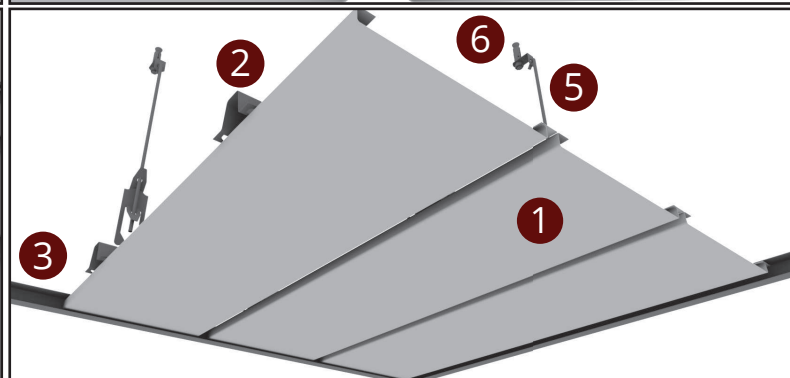

# SYSTEM VIEW

- 1 FMX-4 Profile
- 2 FMX Carrier Profile
- 3 Edge U Profile
- 4 Hanger Spring
- 5 Hanger Rod
- 6 Steel Dowel

# SYSTEM SECTION DETAIL

↔ EBAT  
↕ SIZE

🔥 YANGIN SINIFI  
FIRE PERFORMANCE

♻️ GERİ DÖNÜŞÜM  
RECYCLED CONTENT

🔊 SES EMİLİMİ  
SOUND ABSORPTION (NRC)

🏠 YÜZEY  
SURFACE

🏋️ SİSTEM AĞIRLIĞI  
SYSTEM WEIGHT

🔪 PERFORASYON  
PERFORATION