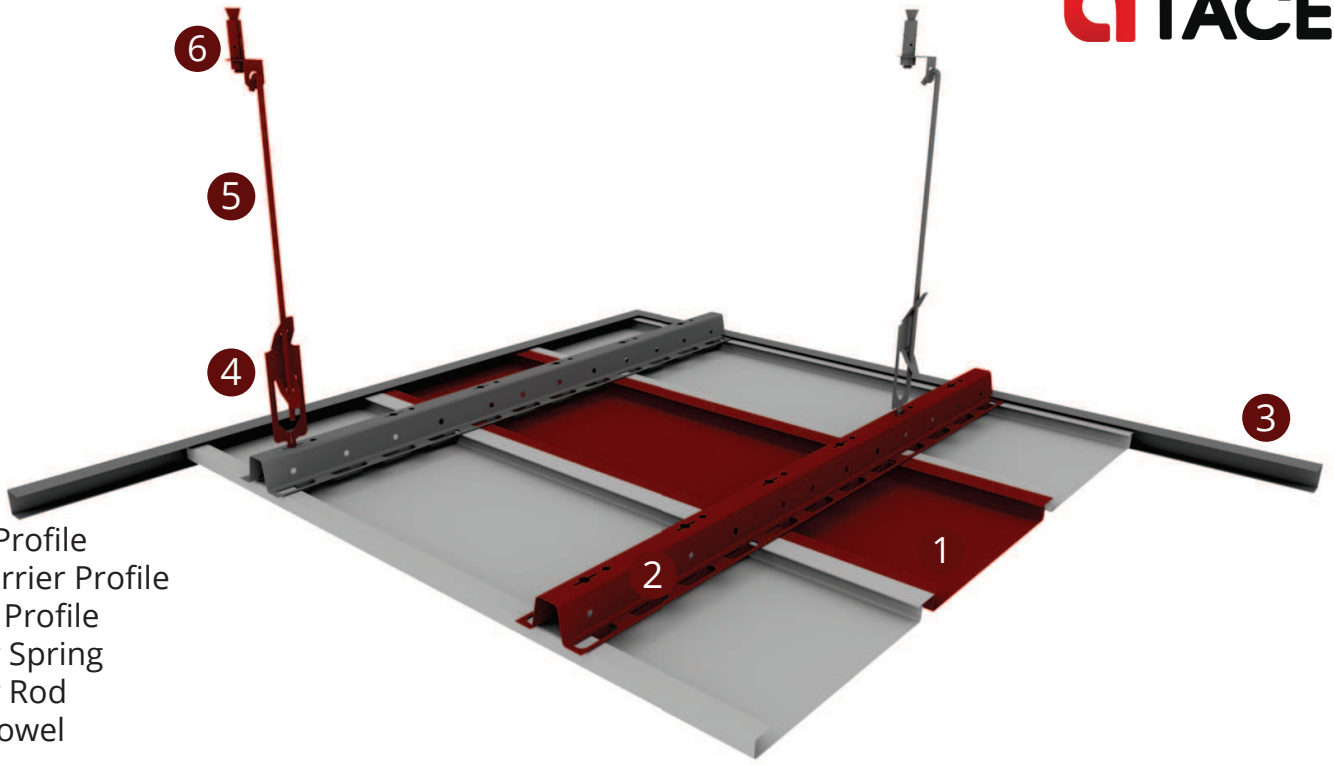

# SYSTEM VIEW

- 1 FMX-4 Profile
- 2 FMX Carrier Profile
- 3 Edge U Profile
- 4 Hanger Spring
- 5 Hanger Rod
- 6 Steel Dowel

# SYSTEM SECTION DETAIL

↔ EBAT  
↕ SIZE

🔥 YANGIN SINIFI  
FIRE PERFORMANCE

♻️ GERİ DÖNÜŞÜM  
RECYCLED CONTENT

🔊 SES EMİLİMİ  
SOUND ABSORPTION (NRC)

🏠 YÜZEY  
SURFACE

🏋️ SİSTEM AĞIRLIĞI  
SYSTEM WEIGHT

🔪 PERFORASYON  
PERFORATION