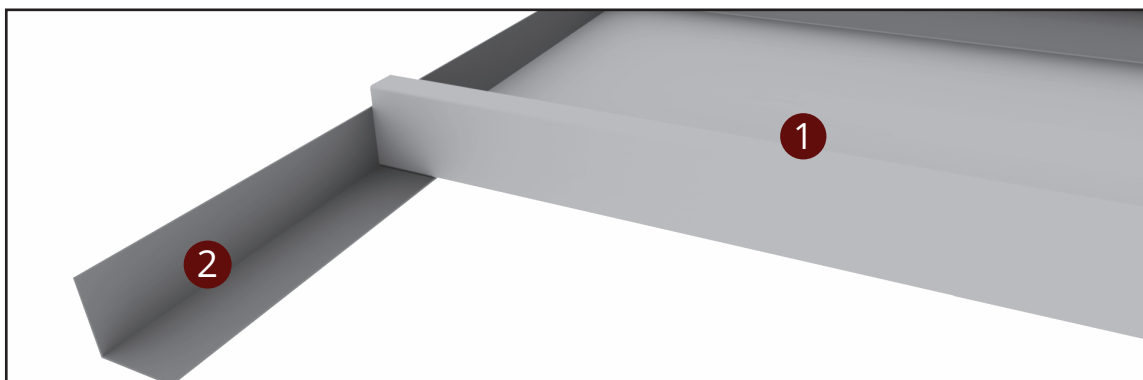

SYSTEM VIEW

- 1 FMX-3 Profile
- 2 Edge L Profile

SYSTEM SECTION DETAIL

↔ EBAT
↔ SIZE

🔥 YANGIN SINIFI
FIRE PERFORMANCE

♻️ GERİ DÖNÜŞÜM
RECYCLED CONTENT

🔊 SES EMİLİMİ
SOUND ABSORPTION (NRC)

🏠 YÜZEY
SURFACE