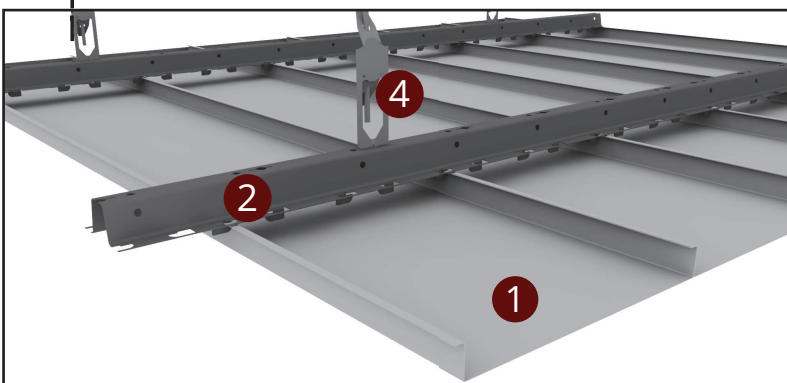

SYSTEM VIEW

- 1 FMX-2 Profile
- 2 FMX Carrier Profile
- 3 Edge L Profile
- 4 Hanger Spring
- 5 Hanger Rod
- 6 Steel Dowel

SYSTEM SECTION DETAIL

↔ EBAT
↔ SIZE

🔥 YANGIN SINIFI
FIRE PERFORMANCE

♻️ GERİ DÖNÜŞÜM
RECYCLED CONTENT

🔊 SES EMİLİMİ
SOUND ABSORPTION (NRC)

🏠 YÜZEY
SURFACE

🏋️ SİSTEM AĞIRLIĞI
SYSTEM WEIGHT

🔧 PERFORASYON
PERFORATION

🏆 KALİTE BELGESİ
QUALITY

CONTACT

tacerakustik

tacerakustik