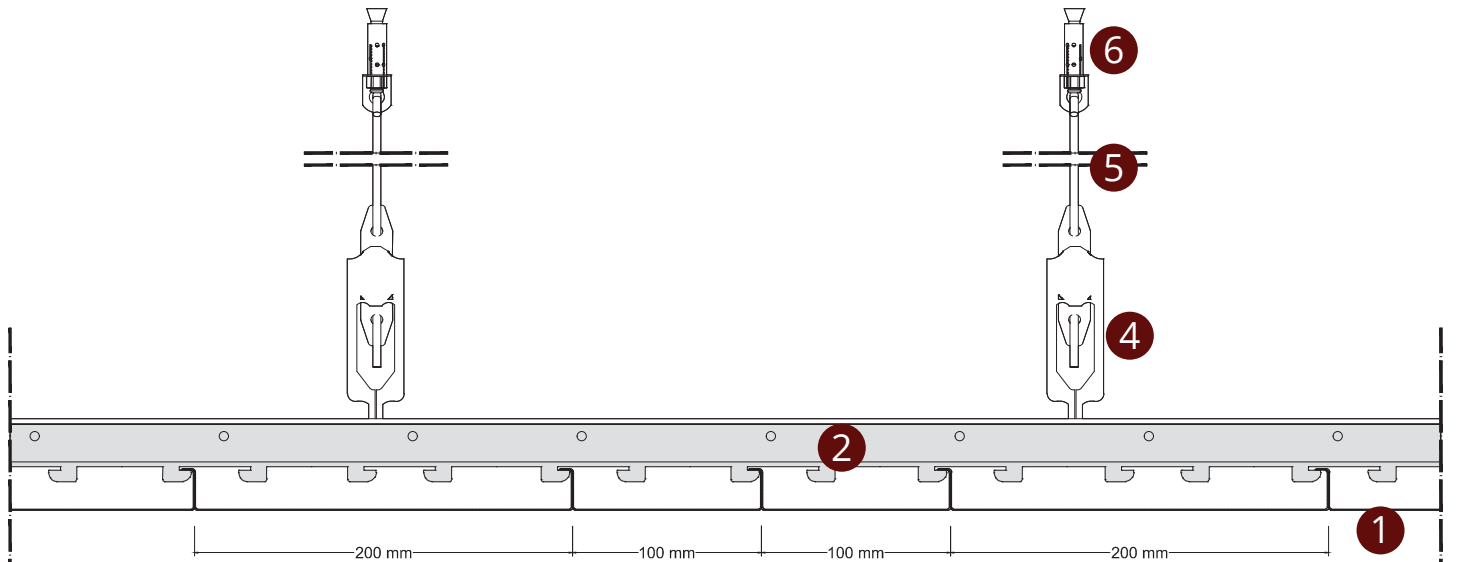

SYSTEM VIEW

- 1 FMX-2 Profile
- 2 FMX Carrier Profile
- 3 Edge L Profile
- 4 Hanger Spring
- 5 Hanger Rod
- 6 Steel Dowel

SYSTEM SECTION DETAIL

↔ EBAT
↔ SIZE

🔥 YANGIN SINIFI
FIRE PERFORMANCE

♻️ GERİ DÖNÜŞÜM
RECYCLED CONTENT

🔊 SES EMİLİMİ
SOUND ABSORPTION (NRC)

🏠 YÜZEY
SURFACE

🏋️ SİSTEM AĞIRLIĞI
SYSTEM WEIGHT

🔧 PERFORASYON
PERFORATION

🏆 KALİTE BELGESİ
QUALITY

CONTACT

tacerakustik

tacerakustik