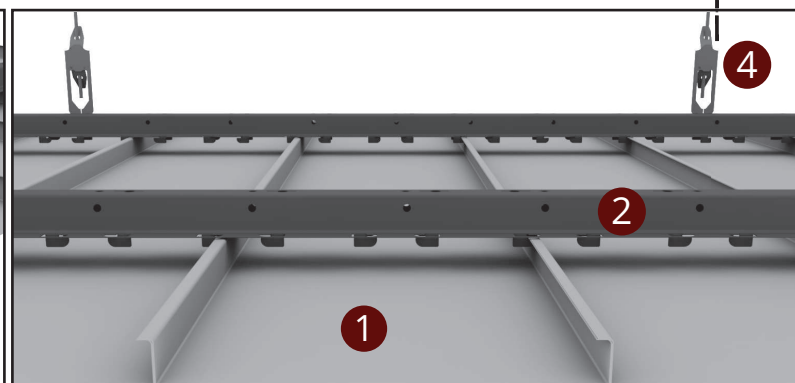

SYSTEM VIEW

- 1 FMX-2 Profile
- 2 FMX Carrier Profile
- 3 Edge L Profile
- 4 Hanger Spring
- 5 Hanger Rod
- 6 Steel Dowel

SYSTEM SECTION DETAIL

↔ EBAT
↔ SIZE

🔥 YANGIN SINIFI
FIRE PERFORMANCE

♻️ GERİ DÖNÜŞÜM
RECYCLED CONTENT

🔊 SES EMİLİMİ
SOUND ABSORPTION (NRC)

🏠 YÜZEY
SURFACE

🏋️ SİSTEM AĞIRLIĞI
SYSTEM WEIGHT

🔧 PERFORASYON
PERFORATION

🏆 KALİTE BELGESİ
QUALITY

CONTACT

tacerakustik

tacerakustik