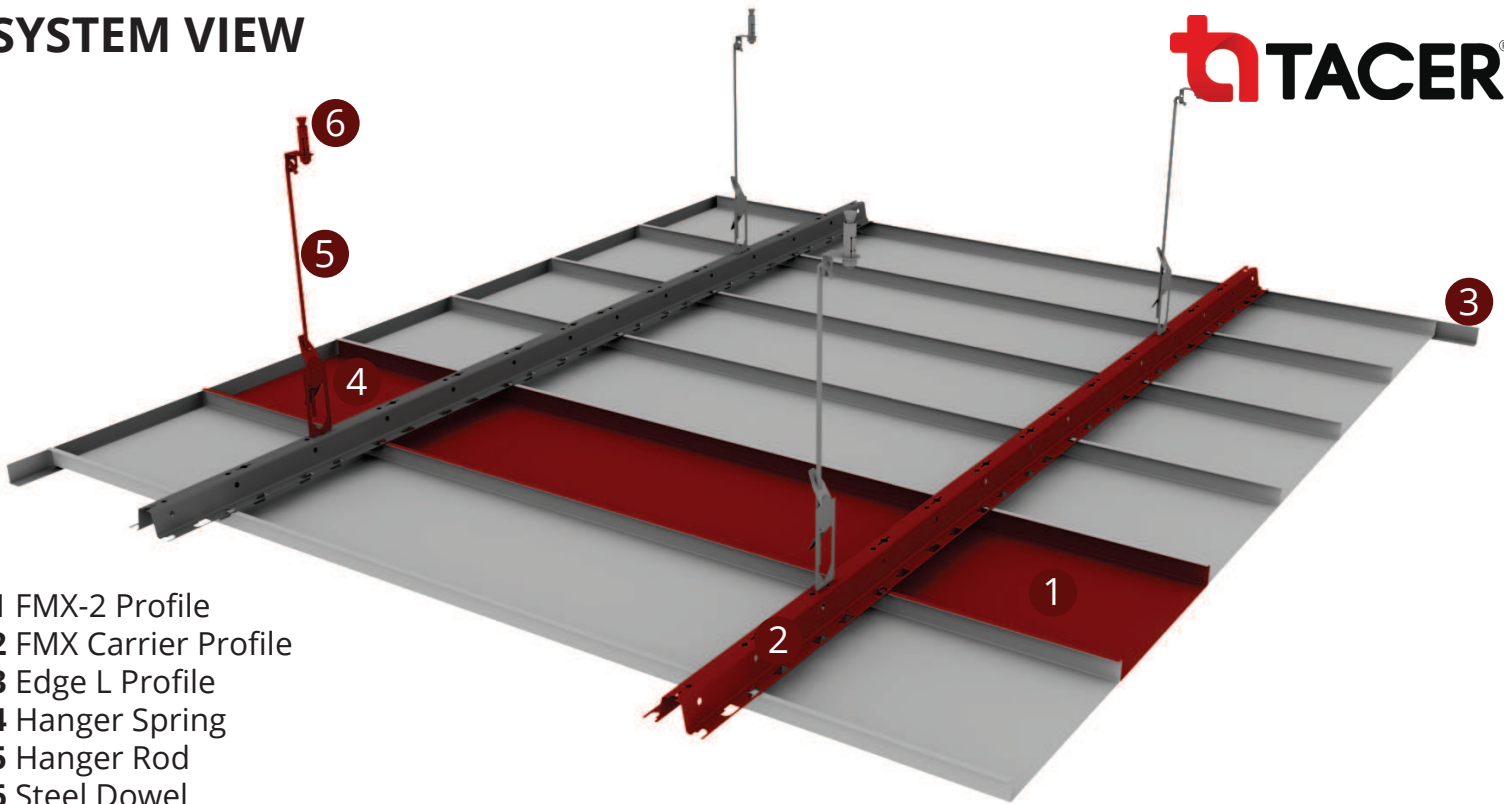

SYSTEM VIEW

- 1 FMX-2 Profile
- 2 FMX Carrier Profile
- 3 Edge L Profile
- 4 Hanger Spring
- 5 Hanger Rod
- 6 Steel Dowel

SYSTEM SECTION DETAIL

↔ EBAT
↔ SIZE

🔥 YANGIN SINIFI
FIRE PERFORMANCE

♻️ GERİ DÖNÜŞÜM
RECYCLED CONTENT

🔊 SES EMİLİMİ
SOUND ABSORPTION (NRC)

🏠 YÜZEY
SURFACE

🏋️ SİSTEM AĞIRLIĞI
SYSTEM WEIGHT

🔧 PERFORASYON
PERFORATION

🏆 KALİTE BELGESİ
QUALITY

CONTACT

tacerakustik

tacerakustik