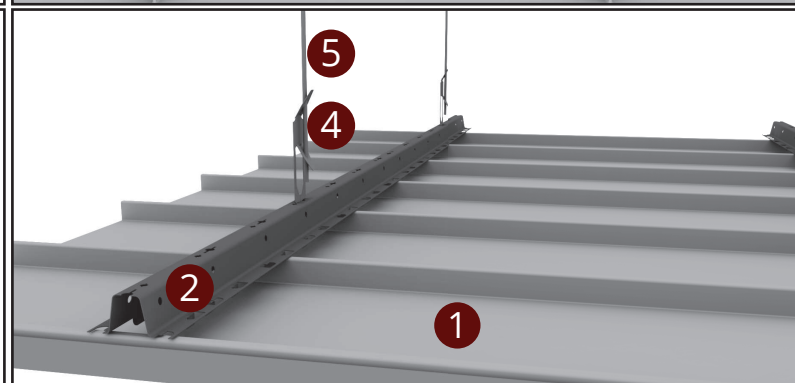

SYSTEM VIEW

- 1 FMX-2 Profile
- 2 FMX Carrier Profile
- 3 Edge L Profile
- 4 Hanger Spring
- 5 Hanger Rod
- 6 Steel Dowel

SYSTEM SECTION DETAIL

↔ EBAT
↔ SIZE

🔥 YANGIN SINIFI
FIRE PERFORMANCE

♻️ GERİ DÖNÜŞÜM
RECYCLED CONTENT

🔊 SES EMİLİMİ
SOUND ABSORPTION (NRC)

🏠 YÜZEY
SURFACE

🏋️ SİSTEM AĞIRLIĞI
SYSTEM WEIGHT

🔧 PERFORASYON
PERFORATION

🏆 KALİTE BELGESİ
QUALITY

CONTACT

tacerakustik

tacerakustik