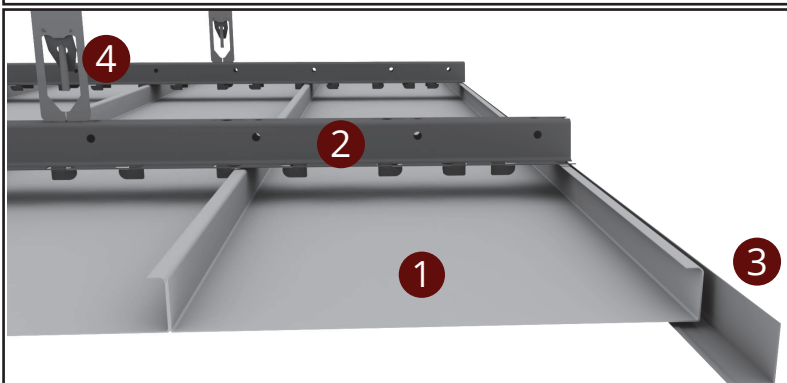

SYSTEM VIEW

- 1 FMX-2 Profile
- 2 FMX Carrier Profile
- 3 Edge L Profile
- 4 Hanger Spring
- 5 Hanger Rod
- 6 Steel Dowel

SYSTEM SECTION DETAIL

↔ EBAT
↔ SIZE

🔥 YANGIN SINIFI
FIRE PERFORMANCE

♻️ GERİ DÖNÜŞÜM
RECYCLED CONTENT

🔊 SES EMİLİMİ
SOUND ABSORPTION (NRC)

🏠 YÜZEY
SURFACE

🏋️ SİSTEM AĞIRLIĞI
SYSTEM WEIGHT

🔧 PERFORASYON
PERFORATION

🏆 KALİTE BELGESİ
QUALITY

CONTACT

tacerakustik

tacerakustik